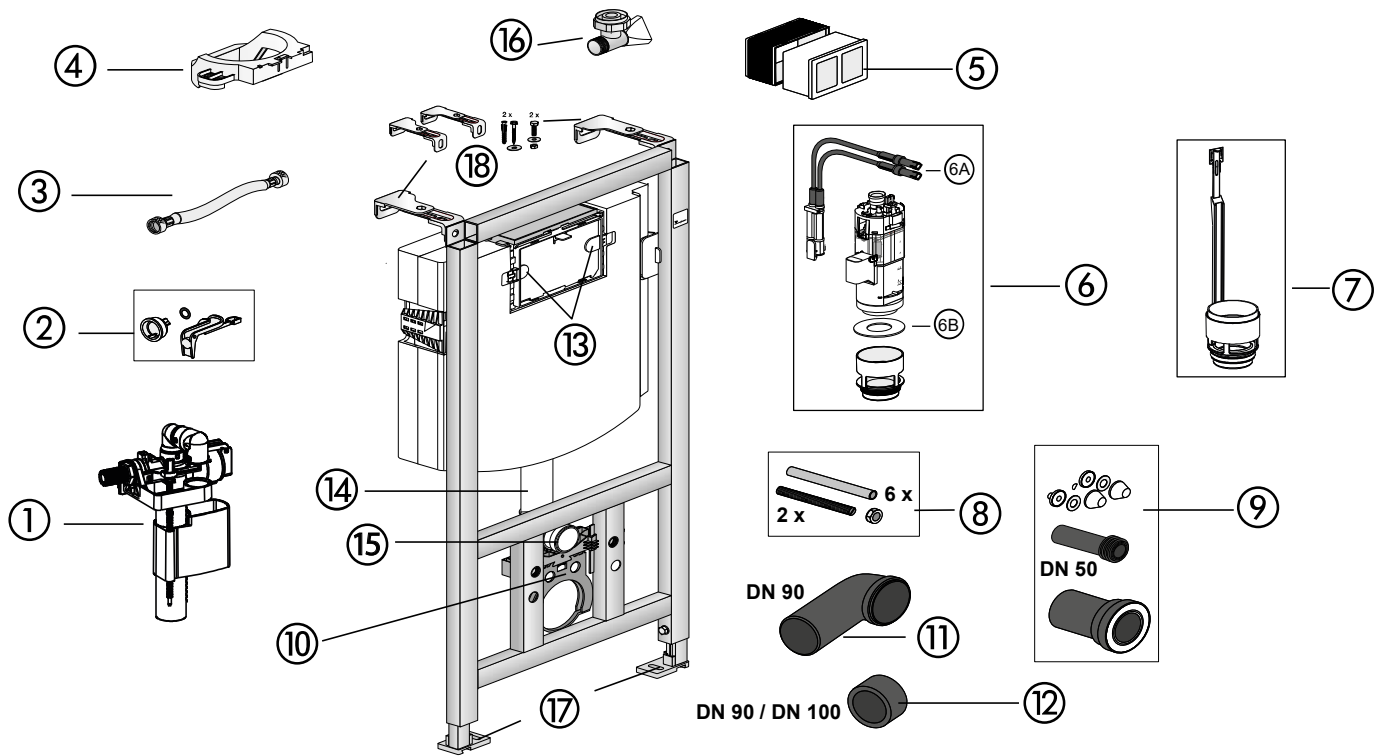

ViConnect WC element install. height 112 cm (12 cm) - 92092900

no.	name	article number
1	ViConnect Fill valve	8L38 70 00
2	ViConnect Set of seals	9224 89 00
3	ViConnect Flexible hose	9223 47 00
4	ViConnect Positioning device	9223 46 00
5	ViConnect Protection box	9224 94 00
6	ViConnect Flush valve	8L07 34 00
6A	ViConnect Cable box for flush valve	9224 95 00
6B	ViConnect Sealing ring	9221 08 00
7	ViConnect Bottom part with adjustable flush reducer	9217 34 00
8	ViConnect WC fastenings M12	9224 96 00
9	ViConnect WC connection kit DN 90	9224 97 00
10	ViConnect Clamp block for WC element	9217 39 00
11	ViConnect WC connecting bend 90°, DN 90	9217 35 00
12	ViConnect Reducing sleeve DN 90/DN 100	9220 11 00
13	ViConnect Clip	9223 45 00
14	ViConnect Flush pipe with lip seal	9223 59 00
15	ViConnect Lip seal for flush pipe	9223 61 00
16	Viconnect Angle valve R 1/2"	9217 37 00
17	ViConnect foot plates (1 pair)	9217 36 00
18	ViConnect Wall brackets	9221 11 00