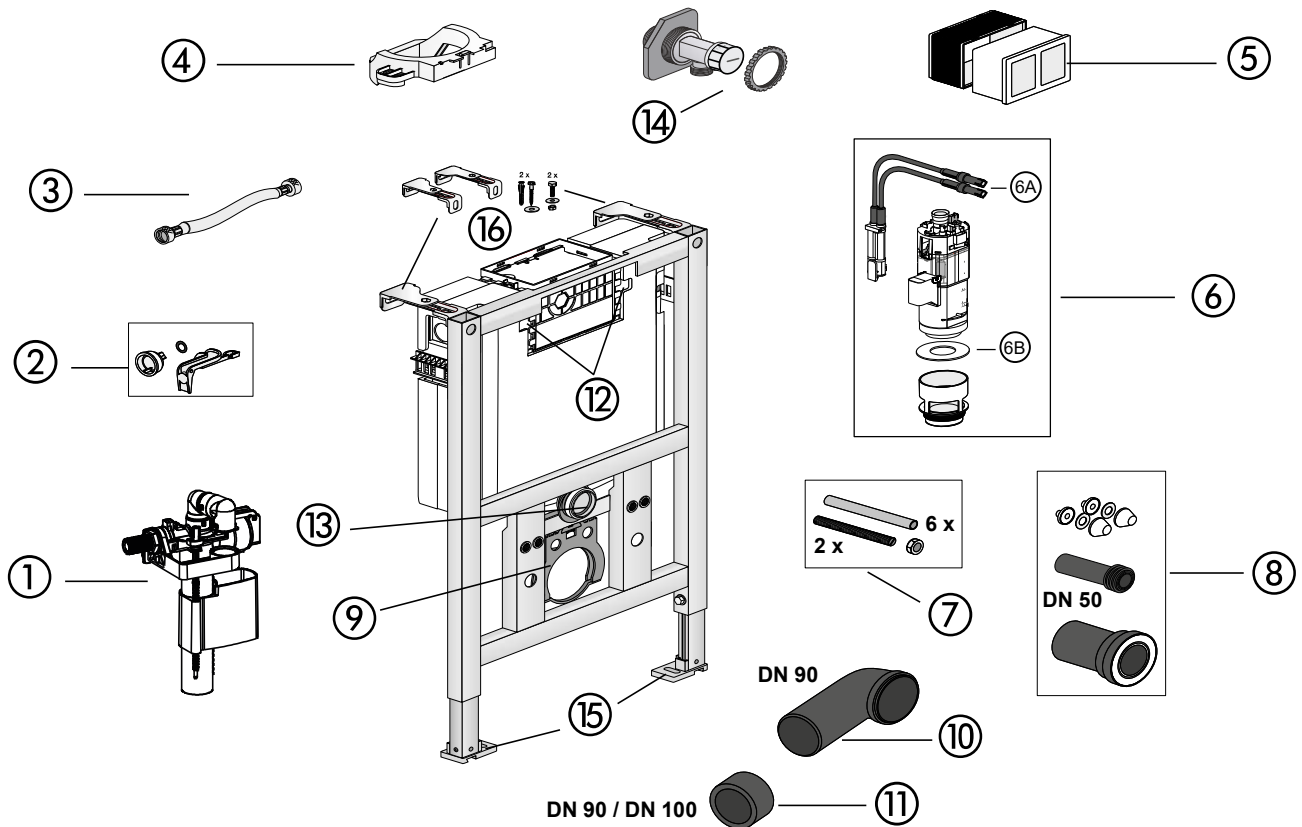

ViConnect WC element install. height 82 cm - 92093000

No.	Name	article number
1	ViConnect Fill valve	8L38 70 00
2	ViConnect Set of seals	9224 89 00
3	ViConnect Flexible hose	9223 47 00
4	ViConnect Positioning device	9223 46 00
5	ViConnect Protection box	9224 94 00
6	ViConnect Flush valve	8L07 34 00
6A	ViConnect Cable box for flush valve	9224 95 00
6B	ViConnect Sealing ring	9221 08 00
7	ViConnect WC fastenings M12	9224 96 00
8	ViConnect WC connection kit DN 90	9224 97 00
9	ViConnect Pipe support clip	9224 98 00
10	ViConnect WC connecting bend 90°, DN 90	9217 35 00
11	ViConnect Reducing sleeve DN 90/DN 100	9220 11 00
12	ViConnect Clip	9223 45 00
13	ViConnect Lip seal for flush pipe	9223 61 00
14	ViConnect Angle valve R 1/2"	9223 38 00
15	ViConnect foot plates (1 pair)	9217 36 00
16	ViConnect Wall brackets	9221 11 00