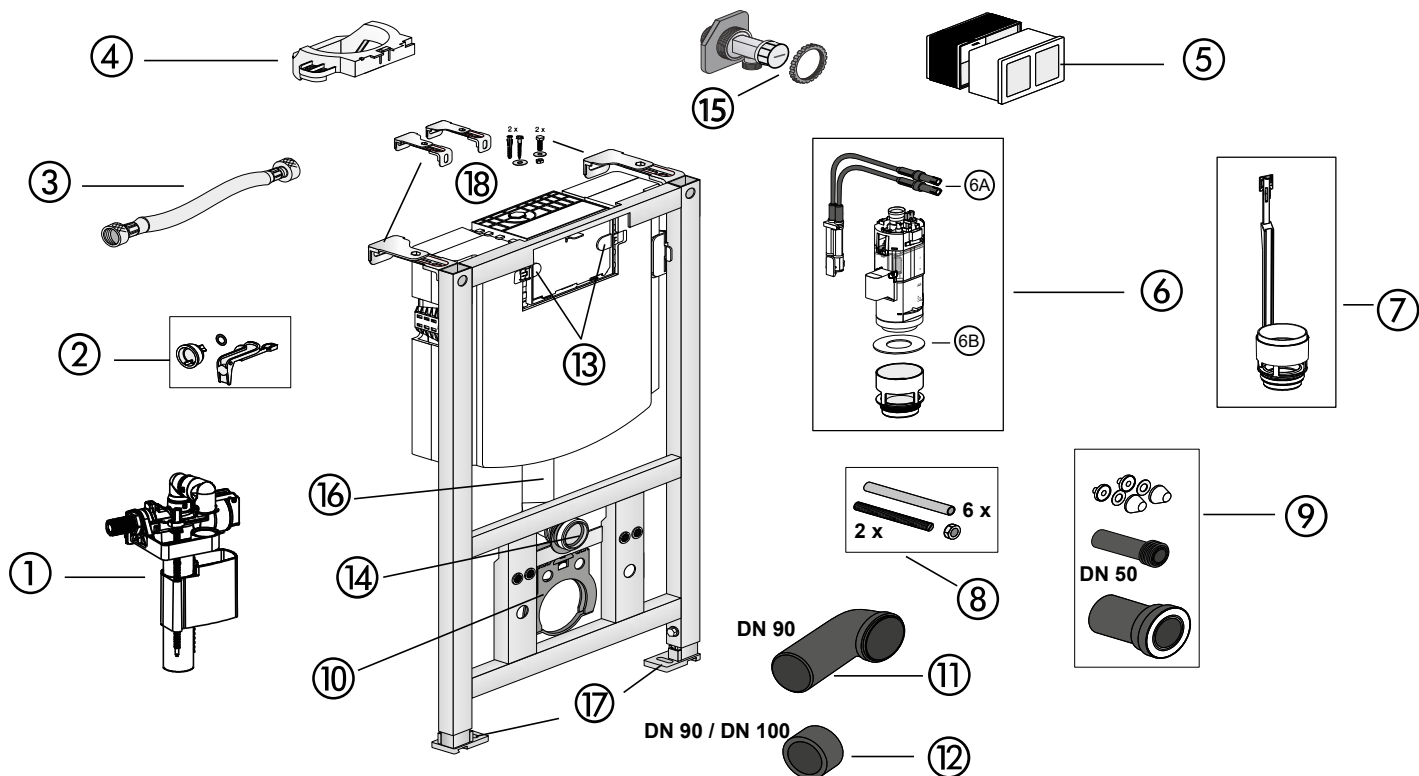

ViConnect WC element install. height 98,5 cm - 92093100

No.	Name	article number
1	ViConnect Fill valve	8L38 70 00
2	ViConnect Set of seals	9224 89 00
3	ViConnect Flexible hose	9223 47 00
4	ViConnect Positioning device	9223 46 00
5	ViConnect Protection box	9224 94 00
6	ViConnect Flush valve	8L07 34 00
6A	ViConnect Cable box for flush valve	9224 95 00
6B	ViConnect Sealing ring	9221 08 00
7	ViConnect Bottom part with adjustable flush reducer	9217 34 00
8	ViConnect WC fastenings M12	9224 96 00
9	ViConnect WC connection kit DN 90	9224 97 00
10	ViConnect Pipe support clip	9224 98 00
11	ViConnect WC connecting bend 90°, DN 90	9217 35 00
12	ViConnect Reducing sleeve DN 90/DN 100	9220 11 00
13	ViConnect Clip	9223 45 00
14	ViConnect Lip seal for flush pipe	9223 61 00
15	ViConnect Angle valve R 1/2"	9223 38 00
16	ViConnect Flush pipe with lip seal	9219 43 00
17	ViConnect foot plates (1 pair)	9217 36 00
18	ViConnect Wall brackets	9221 11 00