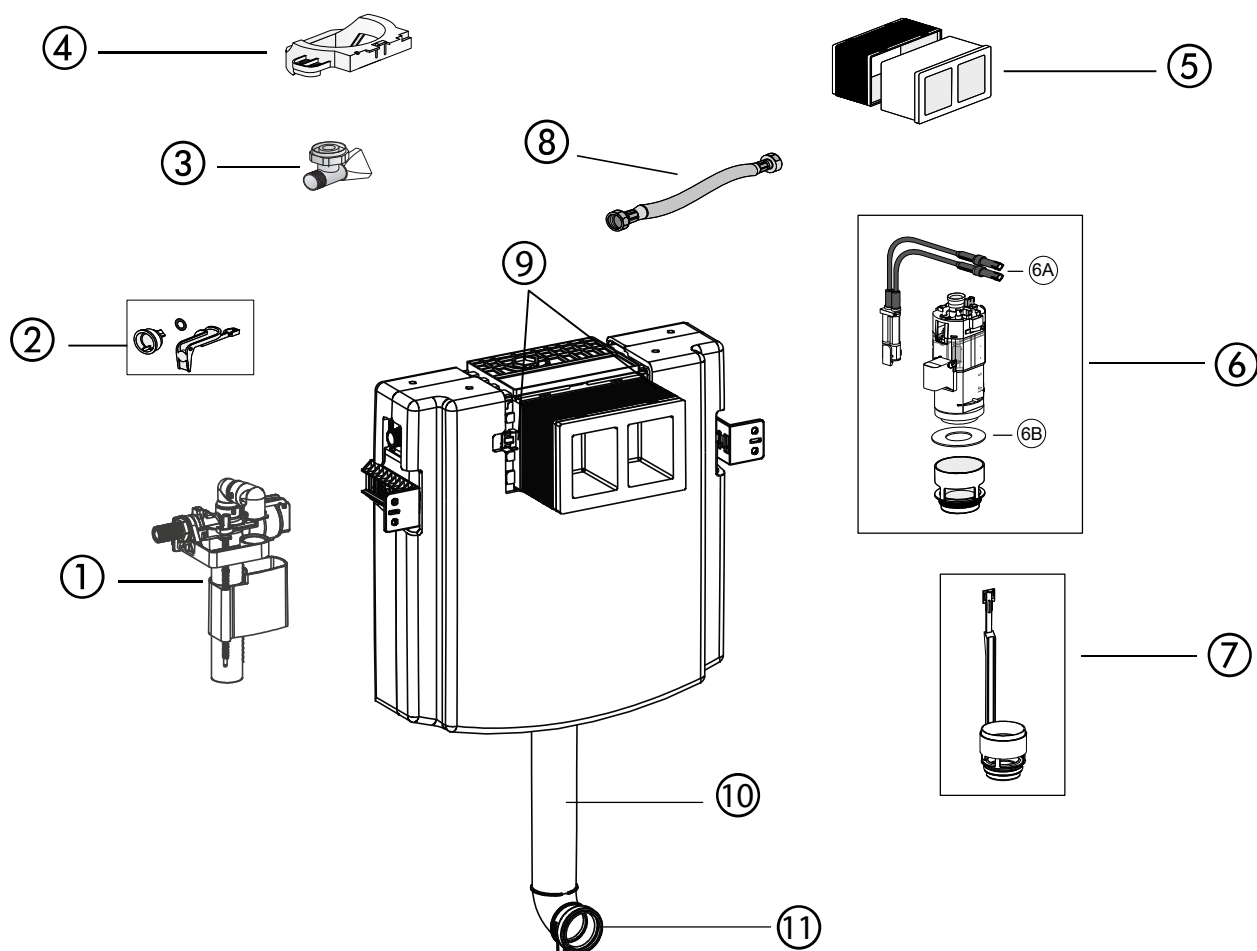

ViConnect

Concealed cistern install. height 112 cm - 92093200

No.	Name	article number
1	ViConnect Fill valve	8L38 70 00
2	ViConnect Set of seals	9224 89 00
3	ViConnect Angle valve R 1/2"	9223 38 00
4	ViConnect Positioning device	9223 46 00
5	ViConnect Protection box	9224 94 00
6	ViConnect Flush valve	8L07 34 00
6A	ViConnect Cable box	9224 95 00
6B	ViConnect Sealing ring	9221 08 00
7	ViConnect Bottom part with adjustable flush reducer	9217 34 00
8	ViConnect Flexible hose	9223 47 00
9	ViConnect Clip	9223 45 00
10	ViConnect Flush pipe with lip seal	9223 59 00
11	ViConnect Lip seal for flush pipe	9223 61 00