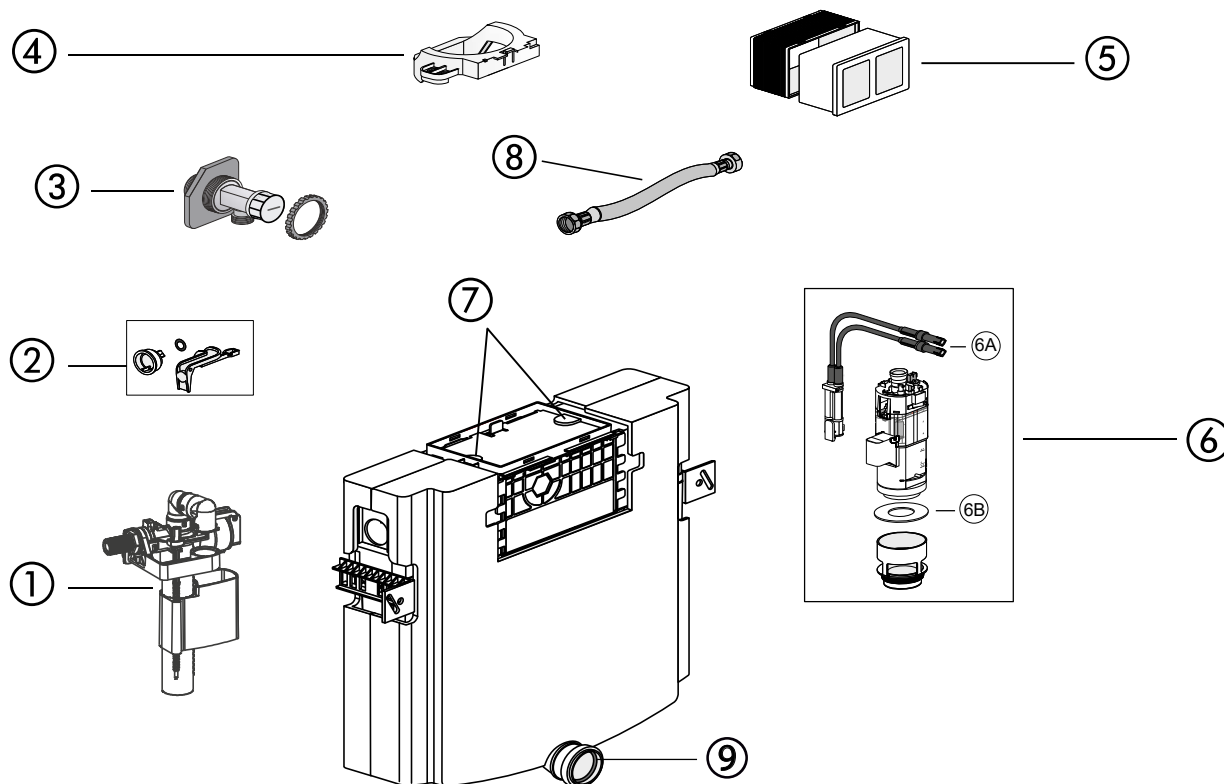

ViConnect Concealed cistern install. height 82 cm - 92093300

No.	Name	article number
1	ViConnect Fill valve	8L38 70 00
2	ViConnect Set of seals	9224 89 00
3	ViConnect Angle valve R 1/2"	9223 38 00
4	ViConnect Positioning device	9223 46 00
5	ViConnect Protection box	9224 94 00
6	ViConnect Flush valve	8L07 34 00
6A	ViConnect Cable box for flush valve	9224 95 00
6B	ViConnect Sealing ring	9221 08 00
7	ViConnect Clip	9223 45 00
8	ViConnect Flexible hose	9223 47 00
9	ViConnect Lip seal for flush pipe	9223 61 00