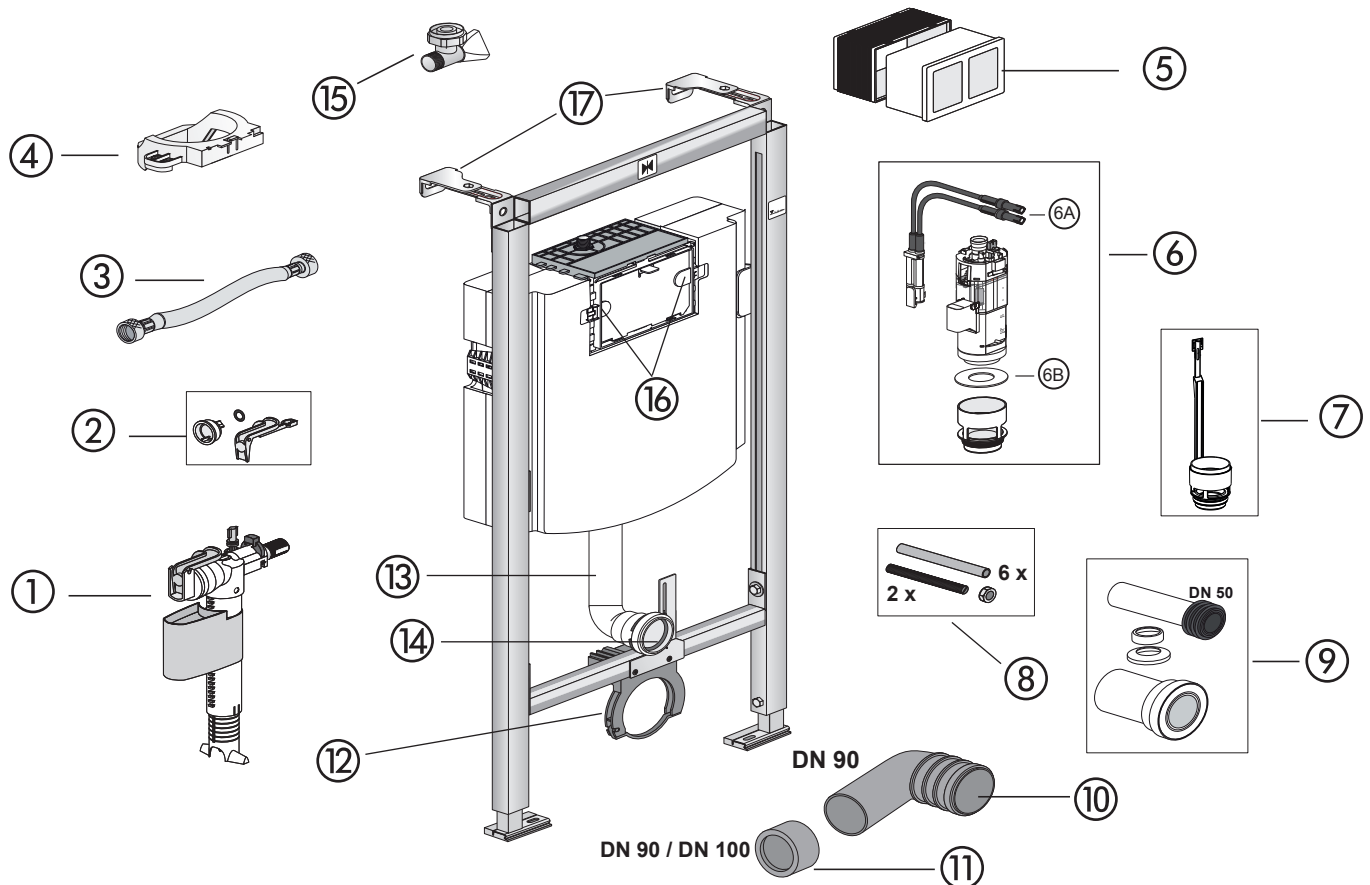

ViConnect Kids element install. height 112 cm (12 cm) - 92215400

No.	Name	article number
1	ViConnect Fill valve	8L07 33 00
2	ViConnect Set of seals	9224 89 00
3	ViConnect Flexible hose	9224 92 00 for CC 121 9223 47 00 for CC 122
4	ViConnect Positioning device	9224 93 00 for CC 121 9223 46 00 for CC 122
5	ViConnect Protection box	9224 94 00
6	ViConnect Flush valve	8L07 34 00
6A	ViConnect Cable box for flush valve	9224 95 00
6B	ViConnect Sealing ring	9221 08 00
7	ViConnect Bottom part with adjustable flush reducer	9217 34 00
8	ViConnect WC fastenings M12	9224 96 00
9	ViConnect Universal WC connection set, DN 90 white	9221 78 00
10	ViConnect WC connecting bend 90°, DN90	9221 81 00
11	ViConnect Reducing sleeve DN 90/DN 100	9220 11 00
12	ViConnect Pipe support clip	9224 98 00
13	ViConnect Flush pipe with lip seal	9223 59 00
14	ViConnect Lip seal for flush pipe	9223 61 00
15	ViConnect Angle valve R ½"	9223 92 00 for CC 121 9217 37 00 for CC 122
16	ViConnect Clip	9223 08 00 for CC 121 9223 45 00 for CC 122
17	ViConnect Wall brackets	9221 11 00