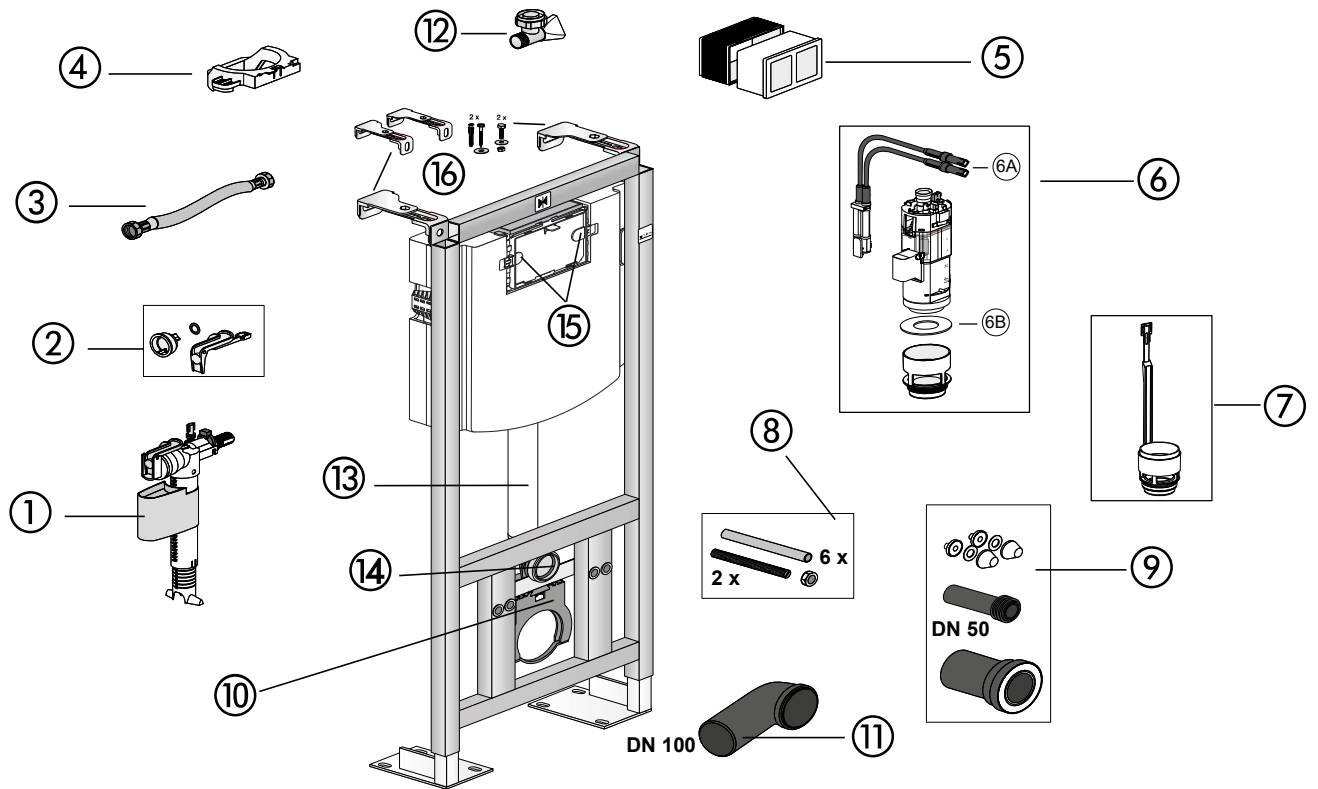

# ViConnect WC element install. height 112 cm „freestanding“ - 92246500

No.	Name	article number
1	ViConnect Fill valve	8L07 33 00
2	ViConnect Set of seals	9224 89 00
3	ViConnect Flexible hose	9224 92 00 for CC 121 9223 47 00 for CC 122
4	ViConnect Positioning device	9224 93 00 for CC 121 9223 46 00 for CC 122
5	ViConnect Protection box	9224 94 00
6	ViConnect Flush valve	8L07 34 00
6A	ViConnect Cable box for flush valve	9224 95 00
6B	ViConnect Sealing ring	9221 08 00
7	ViConnect Bottom part with adjustable flush reducer	9217 34 00
8	ViConnect WC fastenings M12	9224 96 00
9	ViConnect WC connection kit DN 90	9224 97 00
10	ViConnect Clamp block for WC element	9217 39 00
11	ViConnect WC connecting bend 90°, DN100	9218 36 00
12	ViConnect Angle valve R 1/2"	9223 92 00 for CC 121 9217 37 00 for CC 122
13	ViConnect Flush pipe with lip seal	9223 59 00
14	ViConnect Lip seal for flush pipe	9223 61 00
15	ViConnect Clip	9223 08 00 for CC 121 9223 45 00 for CC 122
16	ViConnect Wall brackets	9221 11 00