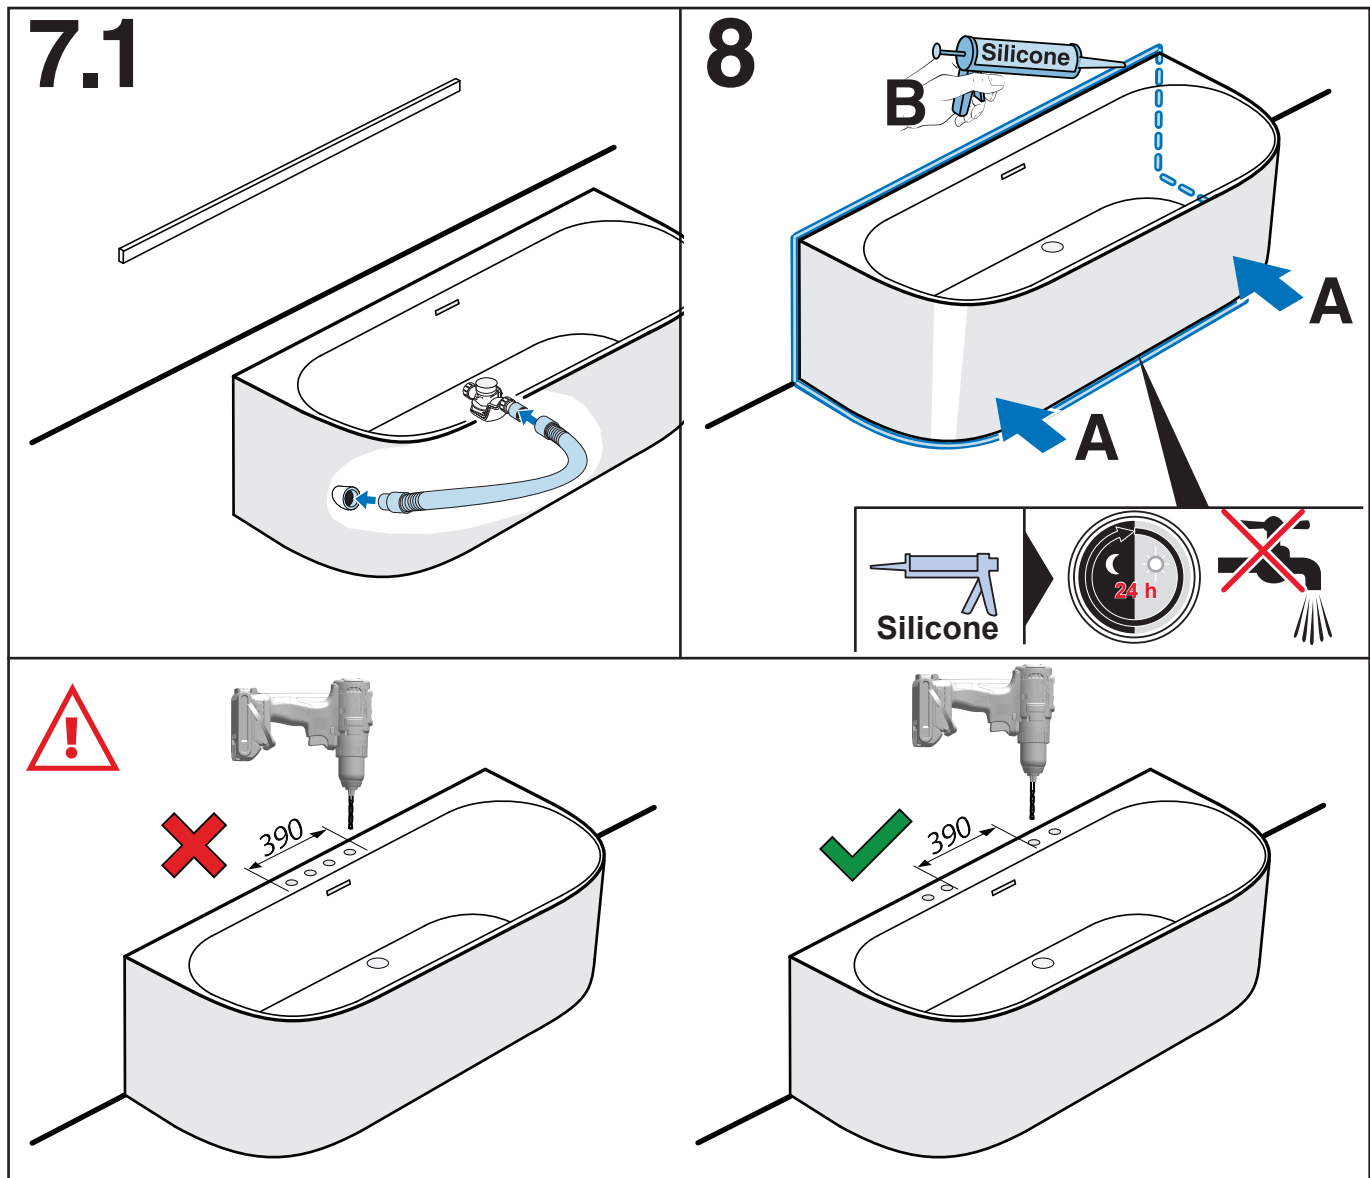

Villeroy & Boch
1748

VILLEROY & BOCH

GERMANY

Villeroy & Boch AG
Bathroom and Wellness Division
Headquarters
66693 Mettlach
Germany

Tel: +49 (0) 68 64 / 81 0
Fax: +49 (0) 68 64 / 81 1484

// 2017

Shades and dimensions subject to the usual tolerances. We reserve the right to make technical modifications to the range and alter colours.

VILLEROY-BOCH.COM