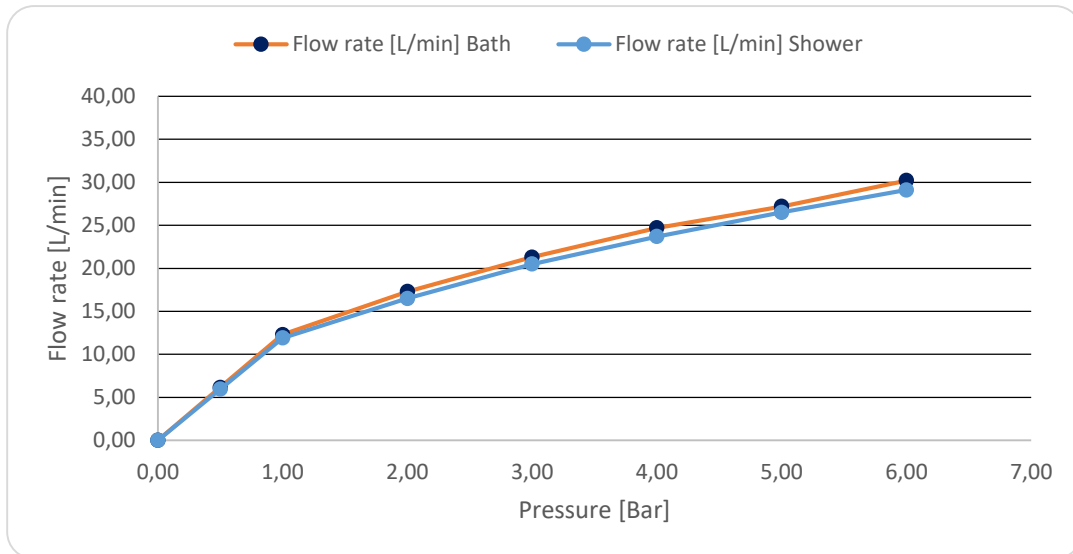

ARCHITECTURA SQUARE CONCEALED BATH & SHOWER MIXER

PRODUCT INFORMATION

Model	TVS125003000
Collection	Architectura Square
Finish	Polished Chrome
Cartridge	35 with ceramic disc
Faucet Material	Brass
Red/Blue Indexing	On Lever
Number of Outlets	2
Required Concealed	TVS00035100000

ARCHITECTURA SQUARE CONCEALED BATH & SHOWER MIXER

FLOW CHART

TECHNICAL DRAWINGS