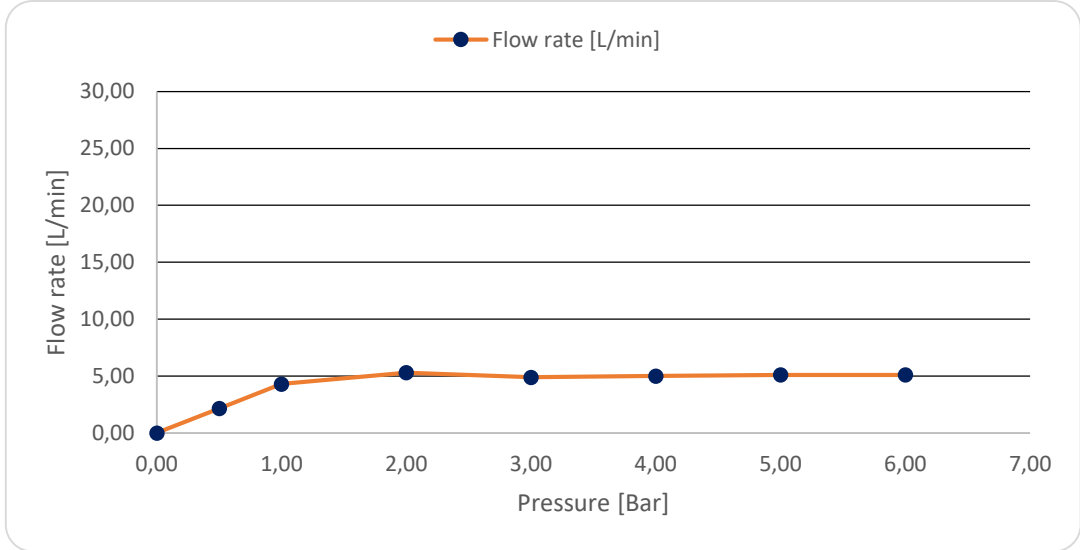

ARCHITECTURA SQUARE TALL BASIN MIXER

FLOW CHART