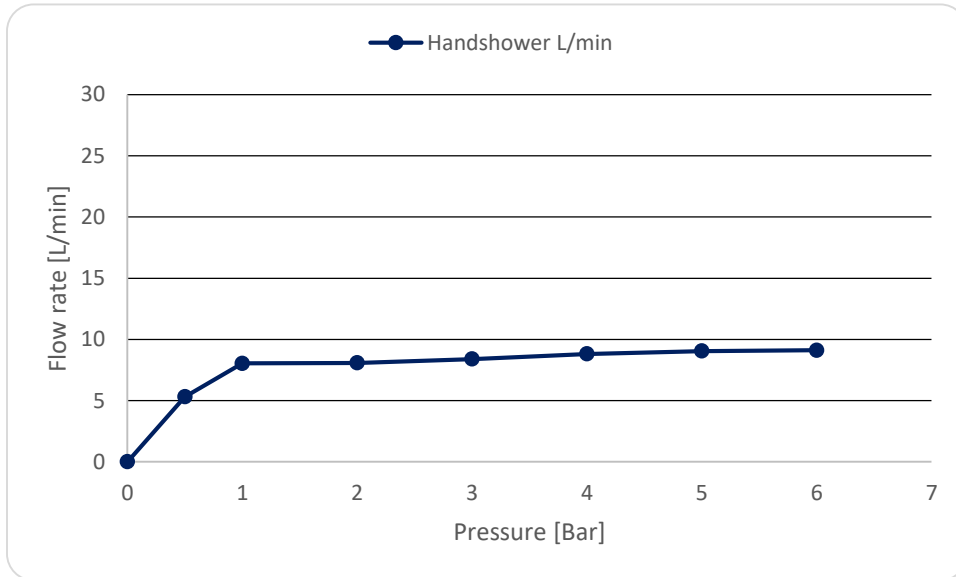

UNIVERSAL SHOWERING HAND SHOWER 3JET

PRODUCT INFORMATION

Model	TVS000008000
Collection	Universal Showering
Finish	Polished Chrome
Water Flow	8,4l/min at 3 bar
Hand shower Material	ABS
Hand shower Diameter	110 mm
Flow Restrictor	Max 9.5 l/min
Spray Types	Relax
	Massage
	Intense

PRODUCT FEATURES

Water saving through restrictor.  
Water flow is restricted to 9,5 l/min.

UNIVERSAL SHOWERING HAND SHOWER 3JET

FLOW CHART

TECHNICAL DRAWINGS