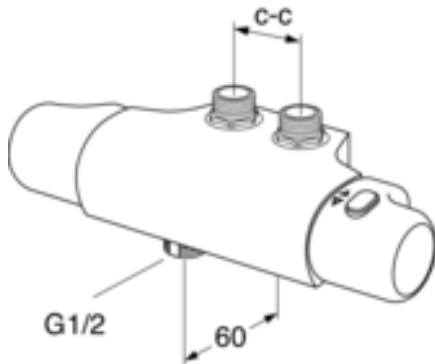

Quality of life since 1825

Shower mixer Logic - thermostat, 40 c-c

With pipe connection upwards, can be shifted.

Product features

SAFE TOUCH

- Safe Touch reduces the heat on the front of the mixer
- Maintains even water temperature
- Can be expanded with bathtub spout

Article numbers

Art-no.
GB41204944

EAN
7393792229944

Packaging information

Length: 225 mm | Width: 205 mm | Height: 70 mm
Weight: 2.25 kg
Weight: 1 pc

Assembling & Care

Prior to installation the lines must be flushed up to the faucet. The faucet is connected with the cold water line on the right and the hot water line on the left. Water pressure: max 1000 kPa, min 50kPa. Hot water temperature: max 80°C, min 45°C. Please note that we are not liable for damage resulting from improper installation.

Energy labeling and certifications

- Complies with Safe Water installation requirements.

Technical information

- Standard connection dimension: 40 c-c

Spare parts

ExplodedView Logic_Wallmixers (Rev 3. 2022-04-26)

No.	Product	Art-no.
1	Handle for quantity side	GB41638530 01
2	Valve top piece	GB41638529 01
3	Handle for temperature side	GB41638525 01
8	Thermostatic cartridge	GB41638334 01
9	Diverter	GB41638545 01
10	Outlet nipple	GB41638339 01
11	Aerator	GB41638542 01
12	Non-return valve with filter	GB41632698 02
13	Filter for non-return valve	GB41635633 02
14	Filter for non-return valve	GB41635633 10
15	Lever, Logic	GB41638514 01
19	Lever, Logic	GB41638515 25
20	Ceramic package	GB41637352 01
21	Retaining ring M45x1.5	GB41637261 01
22	Connecting nipple	GB41634757 01
23	Connecting nipple	GB41634756 01
24	Connecting nipple	GB41636359 01
25	Pull diverter	GB41636577 01
26	Details for swiveling limiter	GB41633972
27	Connecting nipple	GB41637347
28	Aerator	GB41634555 01
29	Aerator	GB41630131 01
30	O-ring set for spout	GB41633952 01
32	Swiveling spout	GB41633632
37	Aerator	GB41637387 01
38	Pull diverter knob	GB41636822 01
39	Gasket	GB41635641
40	Diverter	GB41639500 01