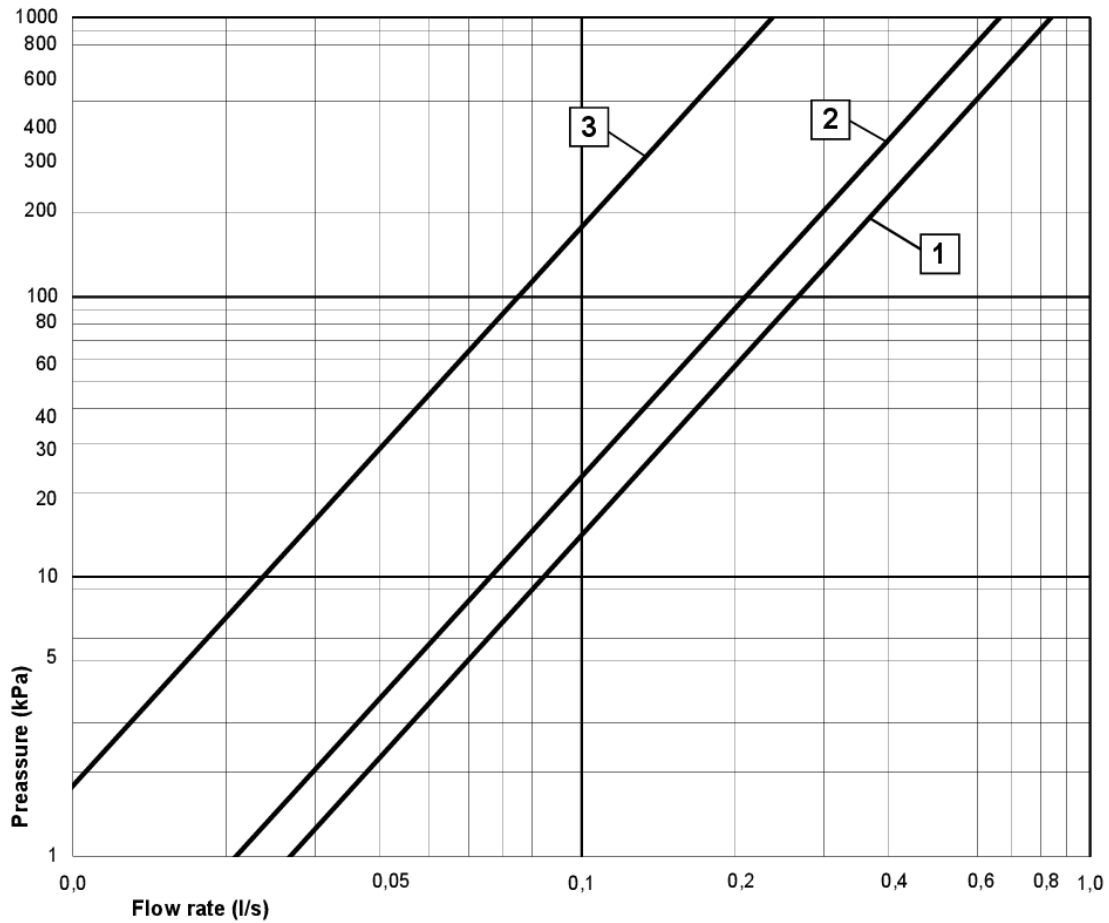

SMARTER
BATHROOMS

FLOW CHART

LOGIC THERMOSTATIC BATHTUB AND SHOWER MIXER

- **1** Max flow (bath- and shower outlet)
- **2** Bathtub outlet
- **3** Shower set GB41103250

A MEMBER OF THE
VILLEROY & BOCH GROUP

Villeroy & Boch Gustavsberg AB
Box 400, 134 29 Gustavsberg
Phone +46 (0)8-570 391 00
www.gustavsberg.com | info@gustavsberg.com