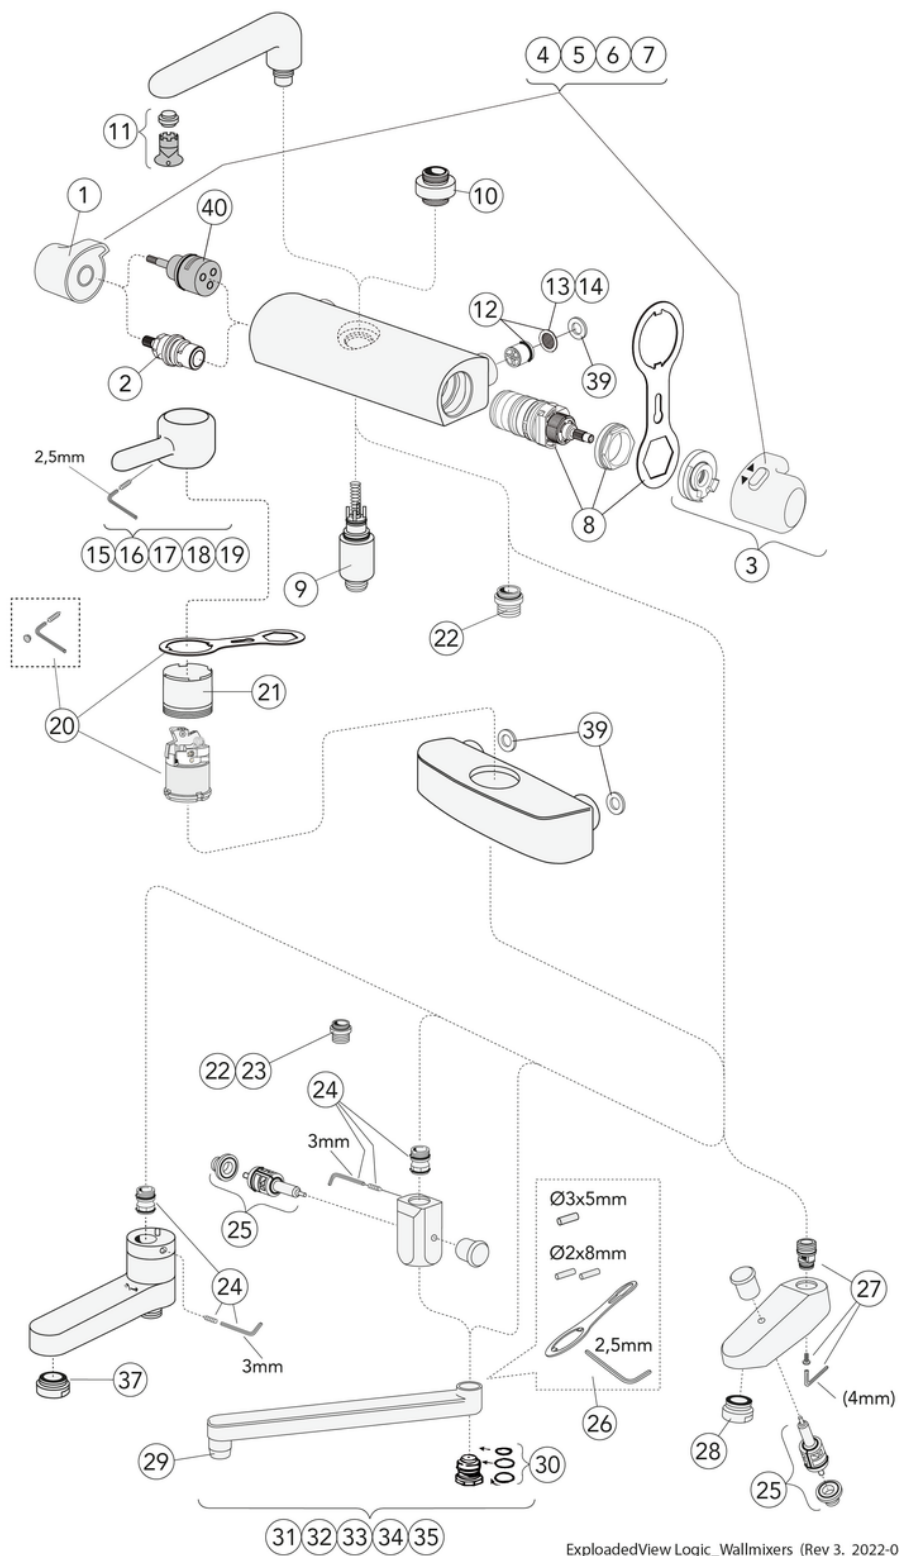

Quality of life since 1825

Shower mixer Logic - thermostat, 40 c-c

With pipe connection upwards, can be shifted.

Product features

SAFE TOUCH

- Safe Touch reduces the heat on the front of the mixer
- Maintains even water temperature
- Can be expanded with bathtub spout

Article numbers

Art-no.
GB41204944

EAN
7393792229944

Packaging information

Length: 225 mm | Width: 205 mm | Height: 70 mm
Weight: 2.25 kg
Weight: 1 pc

Assembling & Care

Prior to installation the lines must be flushed up to the faucet. The faucet is connected with the cold water line on the right and the hot water line on the left. Water pressure: max 1000 kPa, min 50kPa. Hot water temperature: max 80°C, min 45°C. Please note that we are not liable for damage resulting from improper installation.

Energy labeling and certifications

- Complies with Safe Water installation requirements.

Technical information

- Standard connection dimension: 40 c-c

Spare parts

ExplodedView Logic_Wallmixers (Rev 3. 2022-04-26)

No.	Product	Art-no.
1	Handle for quantity side	GB41638530 01
2	Valve top piece	GB41638529 01
3	Handle for temperature side	GB41638525 01
8	Thermostatic cartridge	GB41638334 01
9	Diverter	GB41638545 01
10	Outlet nipple	GB41638339 01
11	Aerator	GB41638542 01
12	Non-return valve with filter	GB41632698 02
13	Filter for non-return valve	GB41635633 02
14	Filter for non-return valve	GB41635633 10
15	Lever, Logic	GB41638514 01
19	Lever, Logic	GB41638515 25
20	Ceramic package	GB41637352 01
21	Retaining ring M45x1.5	GB41637261 01
22	Connecting nipple	GB41634757 01
23	Connecting nipple	GB41634756 01
24	Connecting nipple	GB41636359 01
25	Pull diverter	GB41636577 01
26	Details for swiveling limiter	GB41633972
27	Connecting nipple	GB41637347
28	Aerator	GB41634555 01
29	Aerator	GB41630131 01
30	O-ring set for spout	GB41633952 01
32	Swiveling spout	GB41633632
37	Aerator	GB41637387 01
38	Pull diverter knob	GB41636822 01
39	Gasket	GB41635641
40	Diverter	GB41639500 01