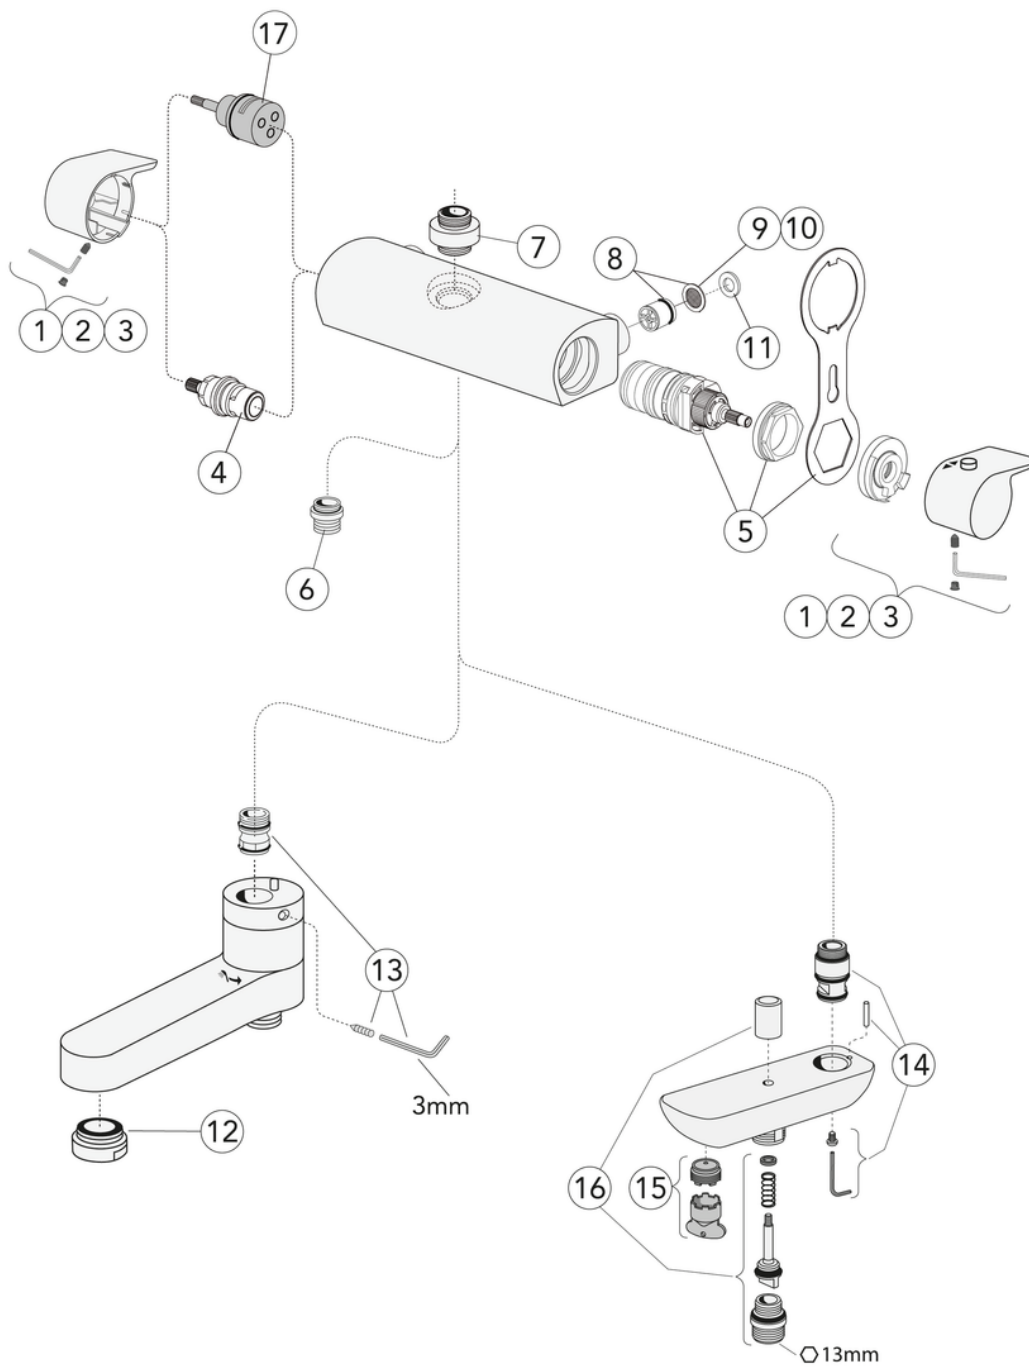

## Packaging information

Length: 370 mm | Width: 105 mm | Height: 75 mm  
Weight: 2.25 kg  
Weight: 1 pc

## Technical information

- Max. tap capacity (at 300 kPa): 0,46 l/s
- Pressure loss with flow (0,2 l/s) 57 kPa
- Standard connection dimension: 160 c-c

# Spare parts

ExplodedView Estetic\_thermomixer (Rev 2. 2022-04-20)

No.	Product	Art-no.
1	Handle for quantity and temperature side, Estetic	GB41639390 01
2	Knobs Estetic flow/temp. mat black	GB41639390 53
4	Valve top piece	GB41638529 01
5	Thermostatic cartridge	GB41638334 01
6	Connecting nipple	GB41634757 01
7	Outlet nipple	GB41638339 01
8	Non-return valve with filter	GB41632698 02
9	Filter for non-return valve	GB41635633 02
10	Filter for non-return valve	GB41635633 10
11	Gasket	GB41635641
12	Aerator	GB41637387 01
13	Connecting nipple	GB41636359 01
14	Connecting nipple	GB41639298 01
15	Aerator	GB41639282 01
16	Pull diverter	GB41639328 01
17	Diverter	GB41639500 01