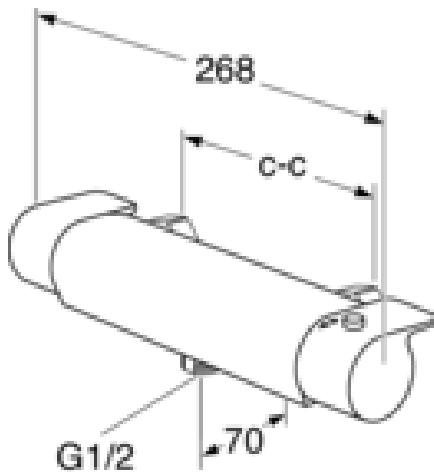

Quality of life since 1825

Shower faucet Estetic – thermostat

Outlet downward, 160 c-c.

Product features

SAFE TOUCH

- Safe Touch reduces the heat on the front of the faucet
- Maintains even water temperature
- Available in chrome, matte black and matte white

Article numbers

Art-no.
GB41208304

EAN
7393792230483

Packaging information

Length: 370 mm | Width: 105 mm | Height: 75 mm
Weight: 2.25 kg
Weight: 1 pc

Assembling & Care

Energy labeling and certifications

Technical information

- Max. tap capacity (at 300 kPa): 0,46 l/s
- Pressure loss with flow (0,2 l/s) 57 kPa
- Standard connection dimension: 160 c-c