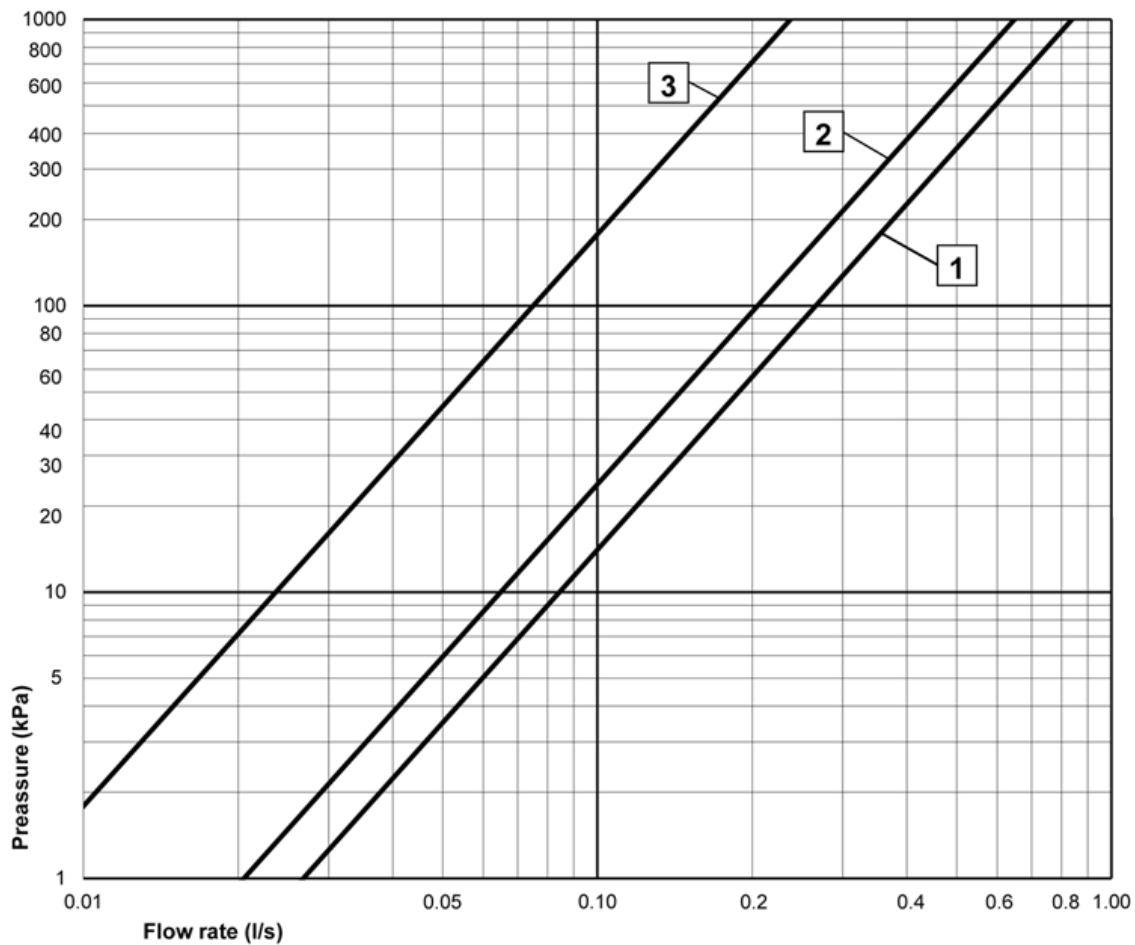

SMARTER
BATHROOMS

FLOW CHART

ESTETIC THERMOSTATIC BATHTUB AND SHOWER MIXER

- **1** Max flow (bath- and shower outlet)
- **2** Bathtub outlet
- **3** Shower set GB41103250

A MEMBER OF THE
VILLEROY & BOCH GROUP

Villeroy & Boch Gustavsberg AB
Box 400, 134 29 Gustavsberg
Phone +46 (0)8-570 391 00
www.gustavsberg.com | info@gustavsberg.com