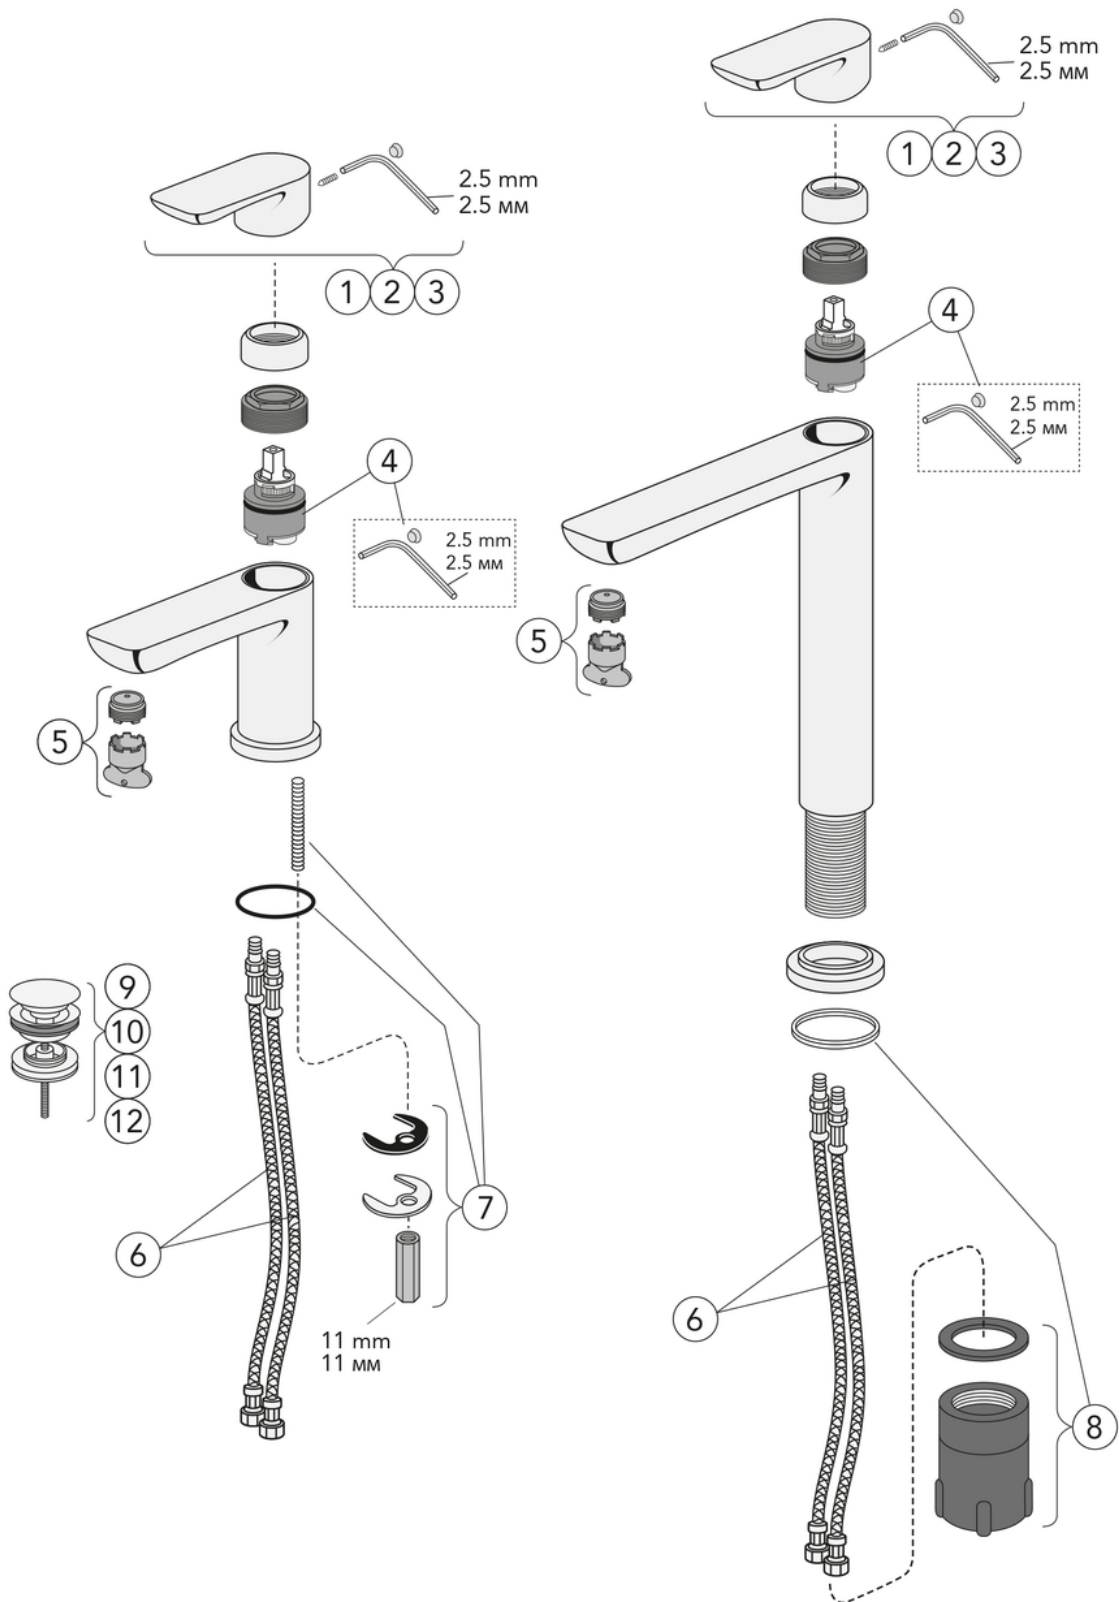

Article numbers

Art-no.
GB41218251

EAN
7393792230421

Packaging information

Length: 460 mm | Width: 275 mm | Height: 80 mm
Weight: 2.45 kg
Weight: 1 pc

Assembling & Care

Prior to installation the lines must be flushed up to the faucet. The faucet is connected with the cold water line on the right and the hot water line on the left. Water pressure: max 1000 kPa, min 50kPa. Hot water temperature: max 70°C, min 45°C. Please note that we are not liable for damage resulting from improper installation.

Energy labeling and certifications

- Complies with Safe Water installation requirements.

CERTIFIERING
KONTROLL

Denno produkt är anpassad till
Branschregler Saker Vatteninstallation
2025:1. Leverantören garanterar
produktens funktion om branschreglerna
och monteringsanvisningarna följs.

Technical information

- Max. tap capacity (at 300 kPa): 0,13 l/s
- Pressure loss with flow (0,1 l/s) 128 kPa

Spare parts

No.	Product	Art-no.
1	Lever, Estetic	GB41639332 01
2	Lever wash basin mixer Estetic	GB41639332 53
3	Lever, Estetic	GB41639332 41
4	Ceramic pack	GB41639329 01
5	Aerator,	GB41639333 01
6	SPX hose	GB41636726 02
7	Fittings	GB41639327 01
8	Fittings	GB41639331 01
9	Pushdown valve	GB41636575 01
10	Push-down valve	GB41636575 23
11	Pushdown valve, Estetic	GB41636575 25
12	Push-down valve	GB41636575 41

SMARTER
BATHROOMS

FLOW CHART

ESTETIC WASHBASIN MIXER - HIGH MODEL

1 Max flow

A MEMBER OF THE
VILLEROY & BOCH GROUP

Villeroy & Boch Gustavsberg AB
Box 400, 134 29 Gustavsberg
Phone +46 (0)8-570 391 00
www.gustavsberg.com | info@gustavsberg.com