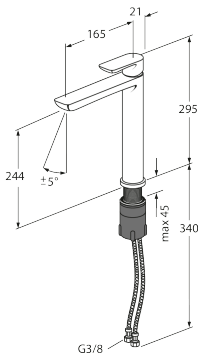

Energy labeling and certifications

- Complies with Safe Water installation requirements.

CERTIFIERING
KONTROLL

Technical information

- Max. tap capacity (at 300 kPa): 0,13 l/s
- Pressure loss with flow (0,1 l/s) 128 kPa