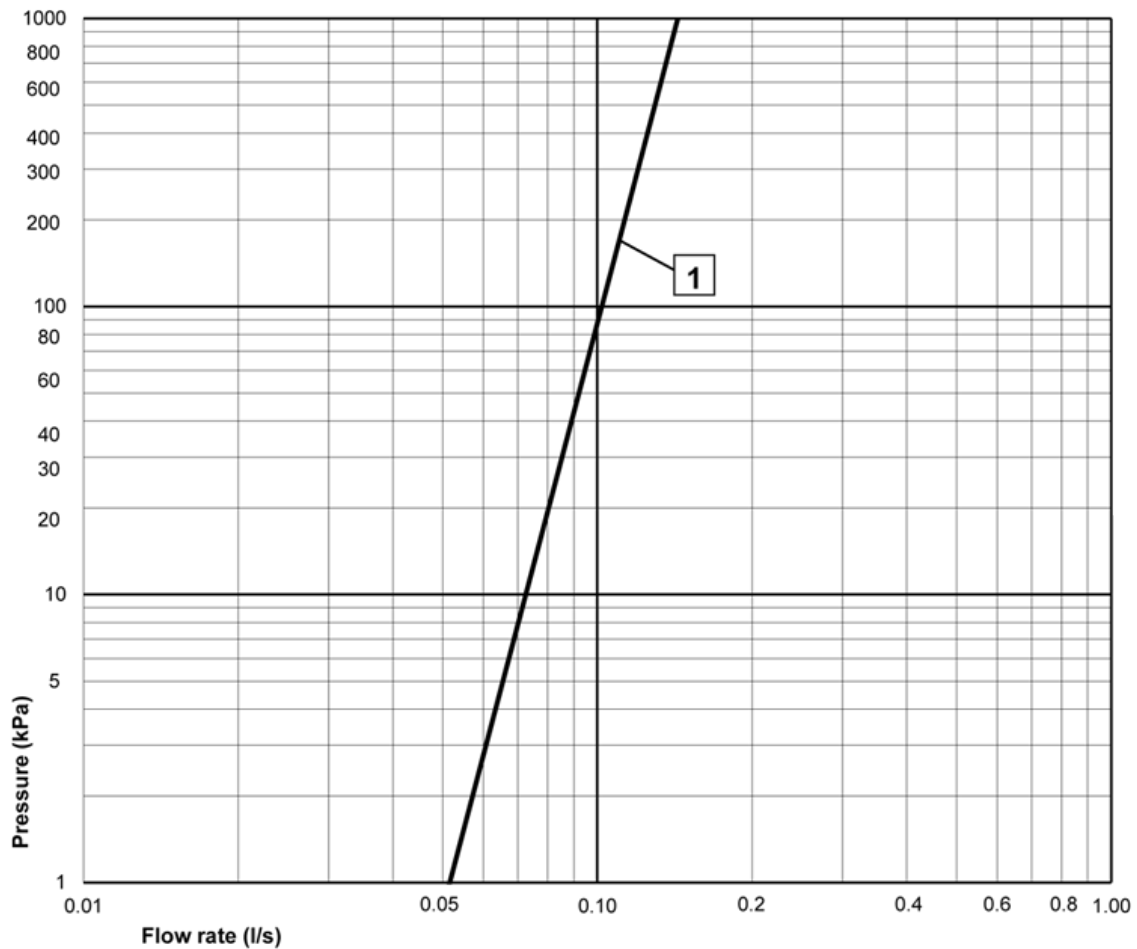

No.	Product	Art-no.
1	Lever, Estetic	GB41639332 01
2	Lever wash basin mixer Estetic	GB41639332 53
3	Lever, Estetic	GB41639332 41
4	Ceramic pack	GB41639329 01
5	Aerator,	GB41639333 01
6	SPX hose	GB41636726 02
7	Fittings	GB41639327 01
8	Fittings	GB41639331 01
9	Pushdown valve	GB41636575 01
10	Push-down valve	GB41636575 23
11	Pushdown valve, Estetic	GB41636575 25
12	Push-down valve	GB41636575 41

SMARTER
BATHROOMS

FLOW CHART

ESTETIC WASHBASIN MIXER - HIGH MODEL

1 Max flow

A MEMBER OF THE
VILLEROY & BOCH GROUP

Villeroy & Boch Gustavsberg AB
Box 400, 134 29 Gustavsberg
Phone +46 (0)8-570 391 00
www.gustavsberg.com | info@gustavsberg.com