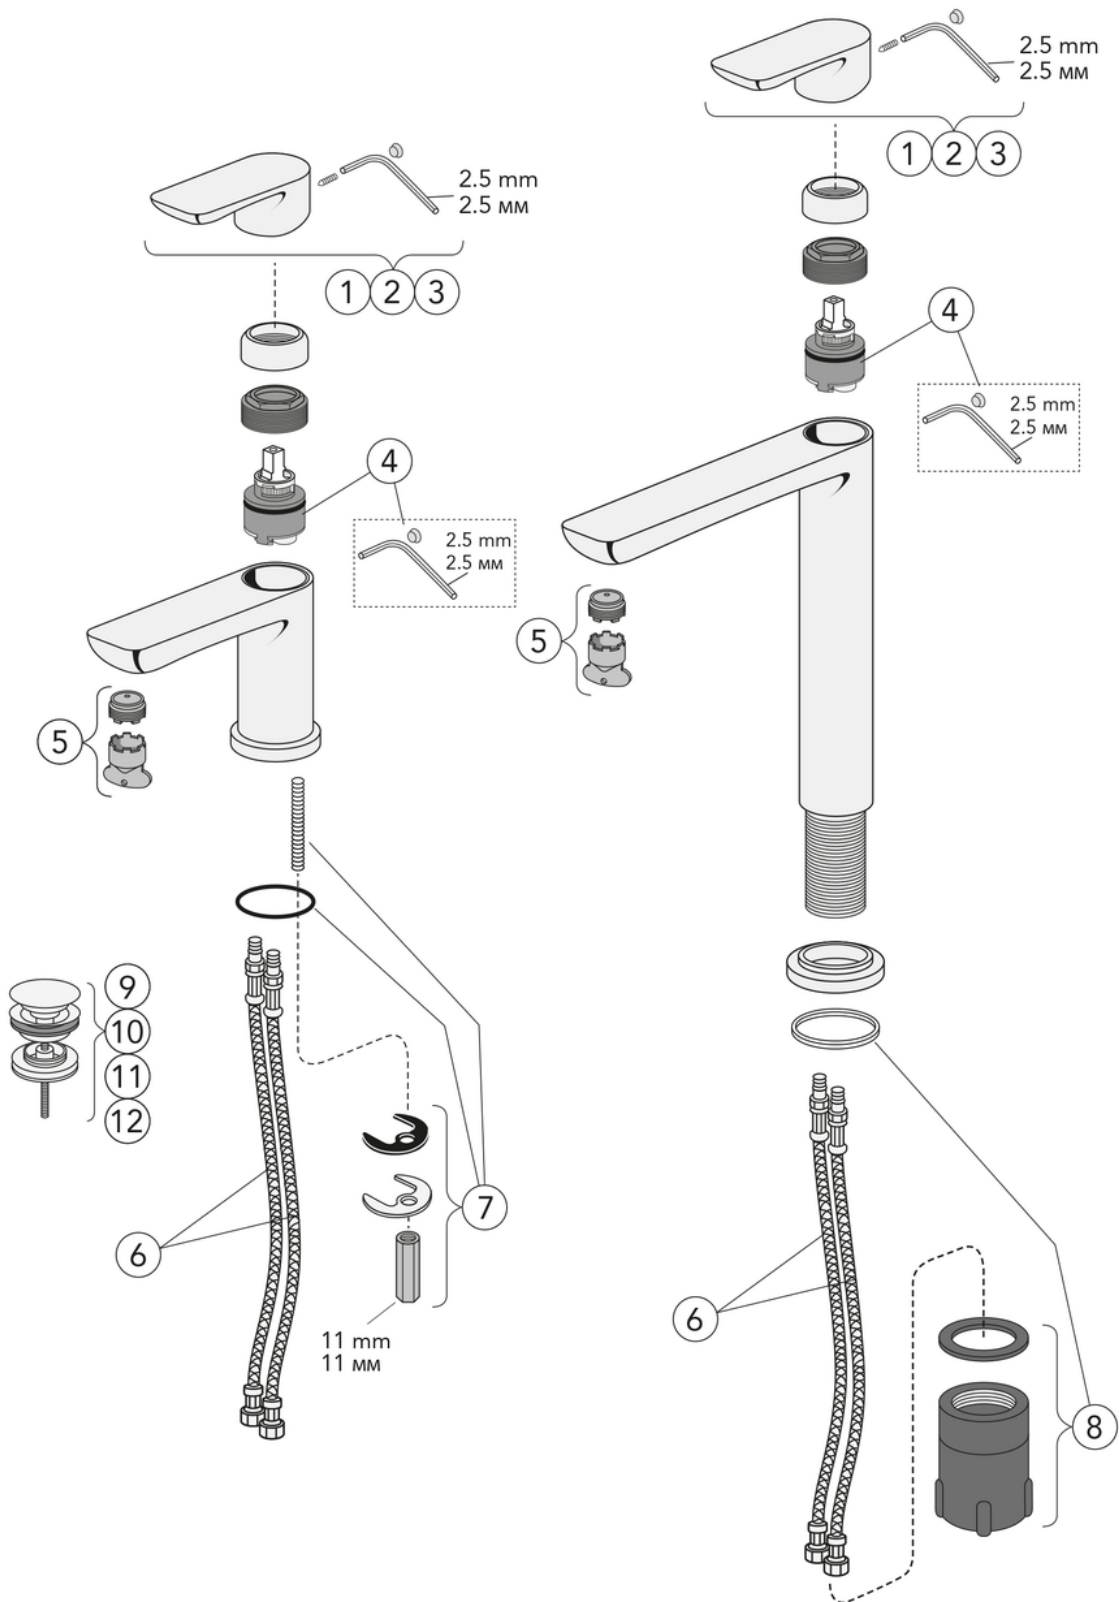

Article numbers

Art-no.
GB41218251 41

EAN
7393792230445

Packaging information

Length: 460 mm | Width: 275 mm | Height: 80 mm
Weight: 2.45 kg
Weight: 1 pc

Assembling & Care

Prior to installation the lines must be flushed up to the faucet. The faucet is connected with the cold water line on the right and the hot water line on the left. Water pressure: max 1000 kPa, min 50kPa. Hot water temperature: max 70°C, min 45°C. Please note that we are not liable for damage resulting from improper installation.

Energy labeling and certifications

- Complies with Safe Water installation requirements.

CERTIFIERING
KONTROLL

Denno produkt är anpassad till
Branschregler Saker Vatteninstallation
2025:1. Leverantören garanterar
produktens funktion om branschreglerna
och monteringsanvisningarna följs.

Technical information

- Max. tap capacity (at 300 kPa): 0,13 l/s
- Pressure loss with flow (0,1 l/s) 128 kPa

Spare parts

No.	Product	Art-no.
1	Lever, Estetic	GB41639332 01
2	Lever wash basin mixer Estetic	GB41639332 53
3	Lever, Estetic	GB41639332 41
4	Ceramic pack	GB41639329 01
5	Aerator,	GB41639333 01
6	SPX hose	GB41636726 02
7	Fittings	GB41639327 01
8	Fittings	GB41639331 01
9	Pushdown valve	GB41636575 01
10	Push-down valve	GB41636575 23
11	Pushdown valve, Estetic	GB41636575 25
12	Push-down valve	GB41636575 41

SMARTER
BATHROOMS

FLOW CHART

ESTETIC WASHBASIN MIXER - HIGH MODEL

1 Max flow

A MEMBER OF THE
VILLEROY & BOCH GROUP

Villeroy & Boch Gustavsberg AB
Box 400, 134 29 Gustavsberg
Phone +46 (0)8-570 391 00
www.gustavsberg.com | info@gustavsberg.com