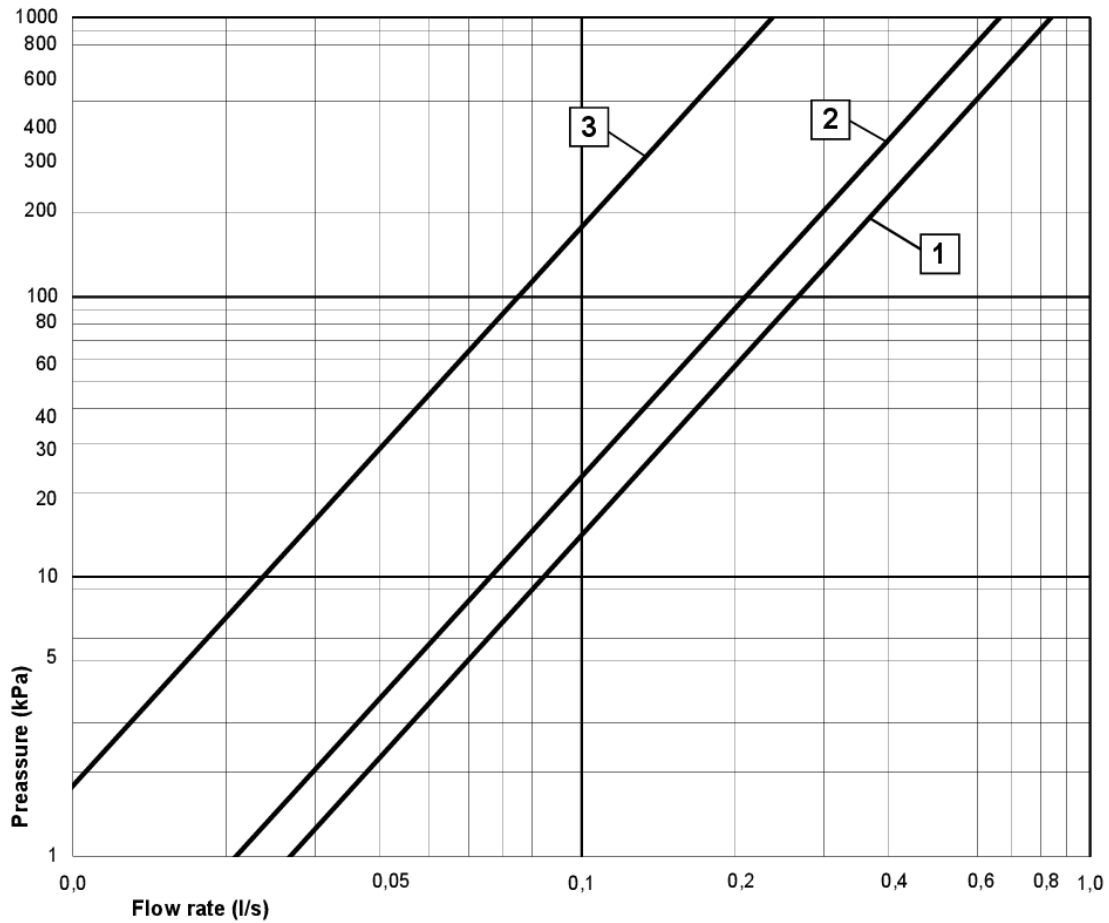

Article numbers

Art-no.
GB41214924

EAN
7393792227094

Packaging information

Length: 285 mm | Width: 165 mm | Height: 85 mm
Weight: 2.35 kg
Weight: 1 pc

Assembling & Care

Prior to installation the lines must be flushed up to the faucet. The faucet is connected with the cold water line on the right and the hot water line on the left. Water pressure: max 1000 kPa, min 50kPa. Hot water temperature: max 80°C, min 45°C. Please note that we are not liable for damage resulting from improper installation.

Energy labeling and certifications

- Complies with Safe Water installation requirements.

Technical information

- Standard connection dimension: 150 c-c

No.	Product	Art-no.
1	Handle for quantity side	GB41638530 01
2	Valve top piece	GB41638529 01
3	Handle for temperature side	GB41638525 01
8	Thermostatic cartridge	GB41638334 01
9	Diverter	GB41638545 01
10	Outlet nipple	GB41638339 01
11	Aerator	GB41638542 01
12	Non-return valve with filter	GB41632698 02
13	Filter for non-return valve	GB41635633 02
14	Filter for non-return valve	GB41635633 10
15	Lever, Logic	GB41638514 01
19	Lever, Logic	GB41638515 25
20	Ceramic package	GB41637352 01
21	Retaining ring M45x1.5	GB41637261 01
22	Connecting nipple	GB41634757 01
23	Connecting nipple	GB41634756 01
24	Connecting nipple	GB41636359 01
25	Pull diverter	GB41636577 01
26	Details for swiveling limiter	GB41633972
27	Connecting nipple	GB41637347
28	Aerator	GB41634555 01
29	Aerator	GB41630131 01
30	O-ring set for spout	GB41633952 01
32	Swiveling spout	GB41633632
37	Aerator	GB41637387 01
38	Pull diverter knob	GB41636822 01
39	Gasket	GB41635641
40	Diverter	GB41639500 01

SMARTER
BATHROOMS

FLOW CHART

LOGIC THERMOSTATIC BATHTUB AND SHOWER MIXER

- 1** Max flow (bath- and shower outlet)
- 2** Bathtub outlet
- 3** Shower set GB41103250

A MEMBER OF THE
VILLEROY & BOCH GROUP

Villeroy & Boch Gustavsberg AB
Box 400, 134 29 Gustavsberg
Phone +46 (0)8-570 391 00
www.gustavsberg.com | info@gustavsberg.com