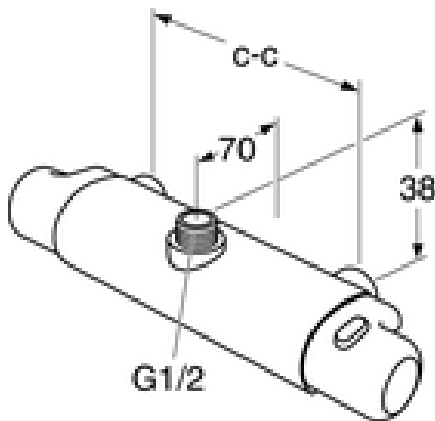

Quality of life since 1825

Shower mixer Logic – thermostat

Outlet upwards, 150 c-c.

Product features

SAFE TOUCH

- Safe Touch reduces the heat on the front of the faucet
- Maintains even water temperature
- Can be expanded with ceiling shower set

Article numbers

Art-no.
GB41214924

EAN
7393792227094

Packaging information

Length: 285 mm | Width: 165 mm | Height: 85 mm
Weight: 2.35 kg
Weight: 1 pc

Assembling & Care

Prior to installation the lines must be flushed up to the faucet. The faucet is connected with the cold water line on the right and the hot water line on the left. Water pressure: max 1000 kPa, min 50kPa. Hot water temperature: max 80°C, min 45°C. Please note that we are not liable for damage resulting from improper installation.

Energy labeling and certifications

- Complies with Safe Water installation requirements.

Technical information

- Standard connection dimension: 150 c-c

No.	Product	Art-no.
1	Handle for quantity side	GB41638530 01
2	Valve top piece	GB41638529 01
3	Handle for temperature side	GB41638525 01
8	Thermostatic cartridge	GB41638334 01
9	Diverter	GB41638545 01
10	Outlet nipple	GB41638339 01
11	Aerator	GB41638542 01
12	Non-return valve with filter	GB41632698 02
13	Filter for non-return valve	GB41635633 02
14	Filter for non-return valve	GB41635633 10
15	Lever, Logic	GB41638514 01
19	Lever, Logic	GB41638515 25
20	Ceramic package	GB41637352 01
21	Retaining ring M45x1.5	GB41637261 01
22	Connecting nipple	GB41634757 01
23	Connecting nipple	GB41634756 01
24	Connecting nipple	GB41636359 01
25	Pull diverter	GB41636577 01
26	Details for swiveling limiter	GB41633972
27	Connecting nipple	GB41637347
28	Aerator	GB41634555 01
29	Aerator	GB41630131 01
30	O-ring set for spout	GB41633952 01
32	Swiveling spout	GB41633632
37	Aerator	GB41637387 01
38	Pull diverter knob	GB41636822 01
39	Gasket	GB41635641
40	Diverter	GB41639500 01