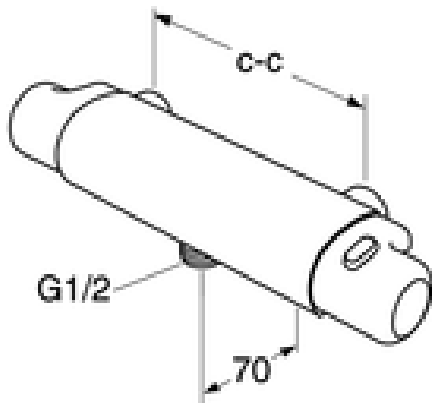

## Packaging information

Length: 290 mm | Width: 165 mm | Height: 90 mm  
Weight: 2.48 kg  
Weight: 1 pc

## Technical information

- Standard connection dimension: 150 c-c