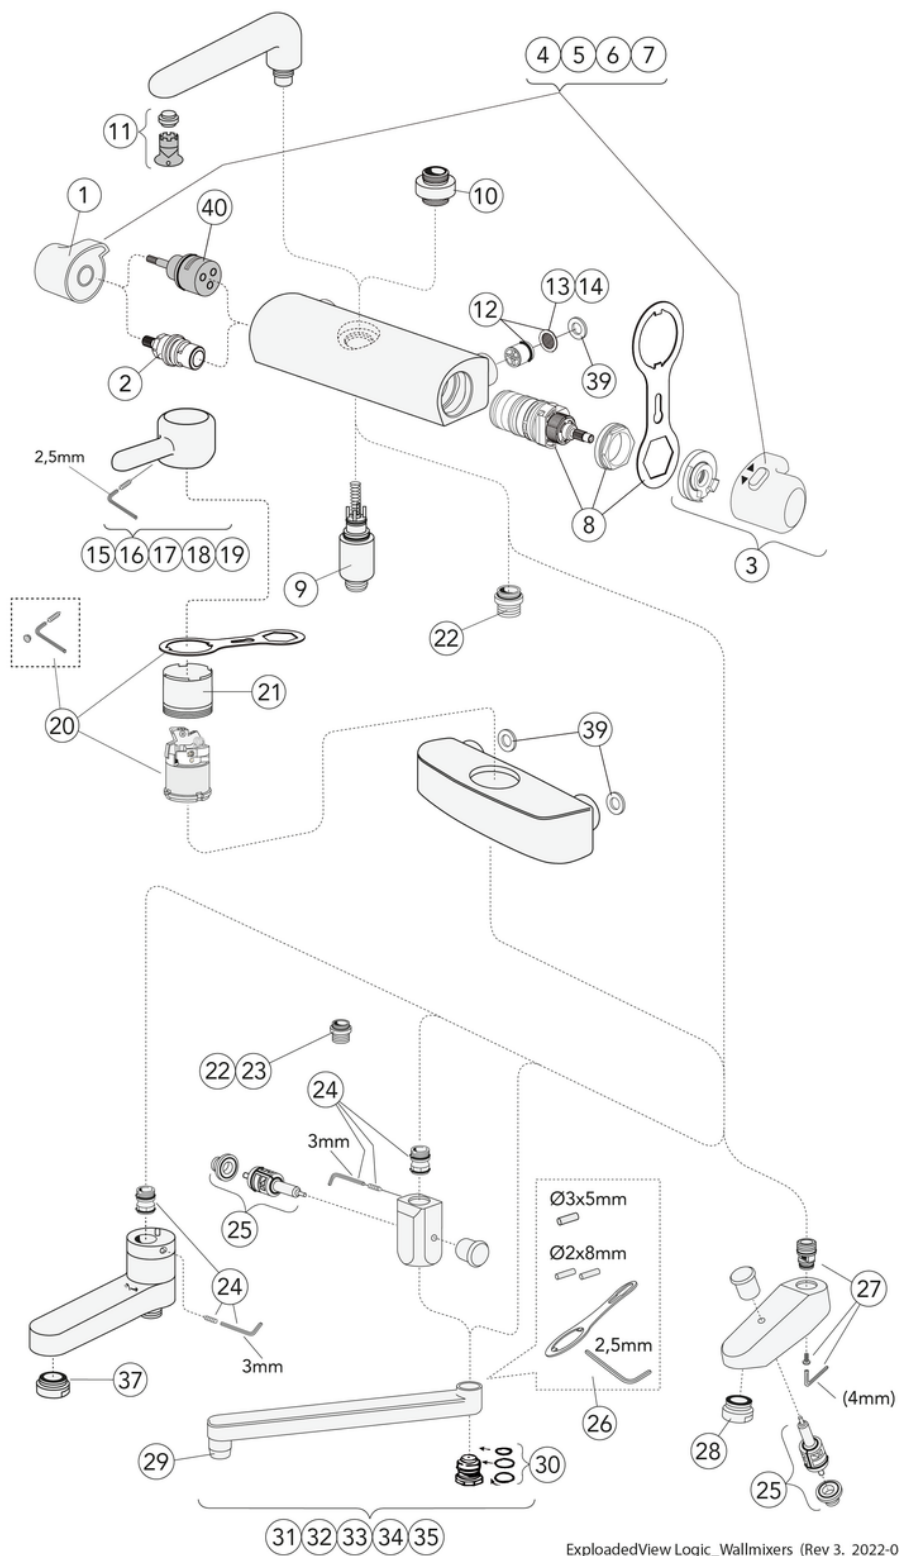

## Assembling & Care

Prior to installation the lines must be flushed up to the faucet. The faucet is connected with the cold water line on the right and the hot water line on the left. Water pressure: max 1000 kPa, min 50kPa. Hot water temperature: max 80°C, min 45°C. Please note that we are not liable for damage resulting from improper installation.

## Energy labeling and certifications

- Complies with Safe Water installation requirements.

## Technical information

- Standard connection dimension: 150 c-c

# Spare parts

ExplodedView Logic\_Wallmixers (Rev 3. 2022-04-26)

No.	Product	Art-no.
1	Handle for quantity side	GB41638530 01
2	Valve top piece	GB41638529 01
3	Handle for temperature side	GB41638525 01
8	Thermostatic cartridge	GB41638334 01
9	Diverter	GB41638545 01
10	Outlet nipple	GB41638339 01
11	Aerator	GB41638542 01
12	Non-return valve with filter	GB41632698 02
13	Filter for non-return valve	GB41635633 02
14	Filter for non-return valve	GB41635633 10
15	Lever, Logic	GB41638514 01
19	Lever, Logic	GB41638515 25
20	Ceramic package	GB41637352 01
21	Retaining ring M45x1.5	GB41637261 01
22	Connecting nipple	GB41634757 01
23	Connecting nipple	GB41634756 01
24	Connecting nipple	GB41636359 01
25	Pull diverter	GB41636577 01
26	Details for swiveling limiter	GB41633972
27	Connecting nipple	GB41637347
28	Aerator	GB41634555 01
29	Aerator	GB41630131 01
30	O-ring set for spout	GB41633952 01
37	Aerator	GB41637387 01
38	Pull diverter knob	GB41636822 01
39	Gasket	GB41635641
40	Diverter	GB41639500 01