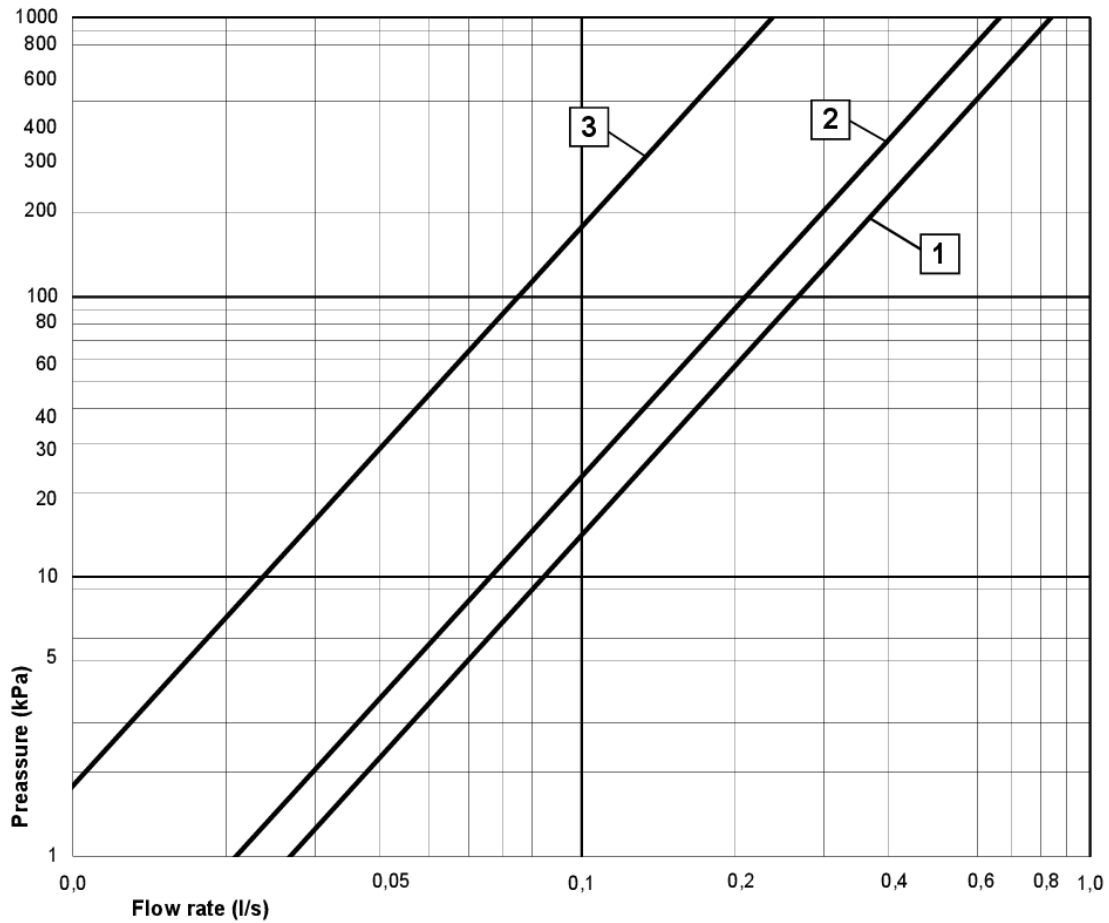

Article number

Art.nr.
GB41214904

EAN
7393792227070

Pakendiinfo

Pikkus: 290 mm | Laius: 165 mm | Kõrgus: 90 mm

Kaal: 2.48 kg

Number pakendis: 1 pc

Paigaldus ja hooldus

SMARTER
BATHROOMS

FLOW CHART

LOGIC THERMOSTATIC BATHTUB AND SHOWER MIXER

- 1** Max flow (bath- and shower outlet)
- 2** Bathtub outlet
- 3** Shower set GB41103250

A MEMBER OF THE
VILLEROY & BOCH GROUP

Villeroy & Boch Gustavsberg AB
Box 400, 134 29 Gustavsberg
Phone +46 (0)8-570 391 00
www.gustavsberg.com | info@gustavsberg.com