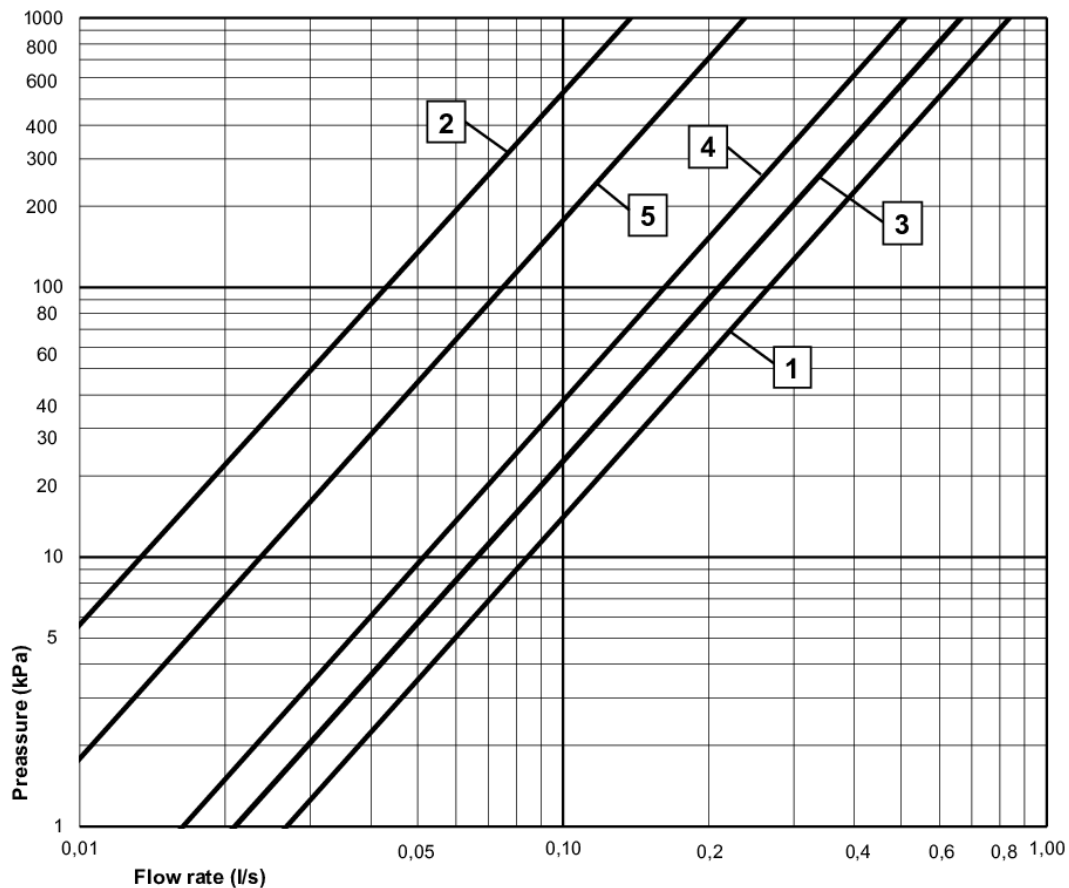

GUSTAVSBERG/

FLOW CHART/

NAUTIC THERMOSTATIC BATHTUB AND SHOWER MIXER

GUSTAVSBERG /
SMARTER BATHROOMS

- **1** Max flow (bath- and shower outlet)
- **2** Comfort flow
- **3** Bathtub outlet GB41636820, GB41638760
- **4** Bathtub outlet GB41636819, GB41638759
- **5** Shower set GB41103250

Valid for curve **1**

- Flowrate at 300 kPa:	0,46 l/s
- Pressure at flow 0,1 l/s:	14 kPa
- Pressure at flow 0,2 l/s:	57 kPa
- Pressure at flow 0,33 l/s:	154 kPa

Villeroy & Boch Gustavsberg AB / Box 400, 134 29 Gustavsberg / Phone +46 (0)8-570 391 00 / www.gustavsberg.com / info@gustavsberg.com