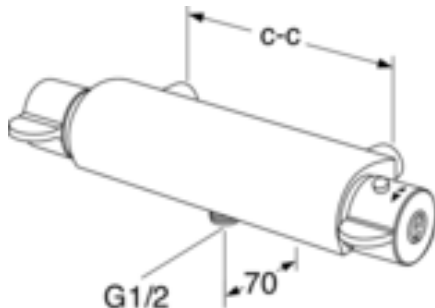

## Packaging information

Length: 370 mm | Width: 105 mm | Height: 75 mm  
Weight: 1.89 kg  
Weight: 1 pc

## Assembling & Care

Prior to installation the lines must be flushed up to the faucet. The faucet is connected with the cold water line on the right and the hot water line on the left. Water pressure: max 1000 kPa, min 50kPa. Hot water temperature: max 80°C, min 45°C. Please note that we are not liable for damage resulting from improper installation.

## Technical information

- Max. tap capacity (at 300 kPa): 0,46 l/s
- Pressure loss with flow (0,2 l/s) 57 kPa
- Standard connection dimension: 160 c-c