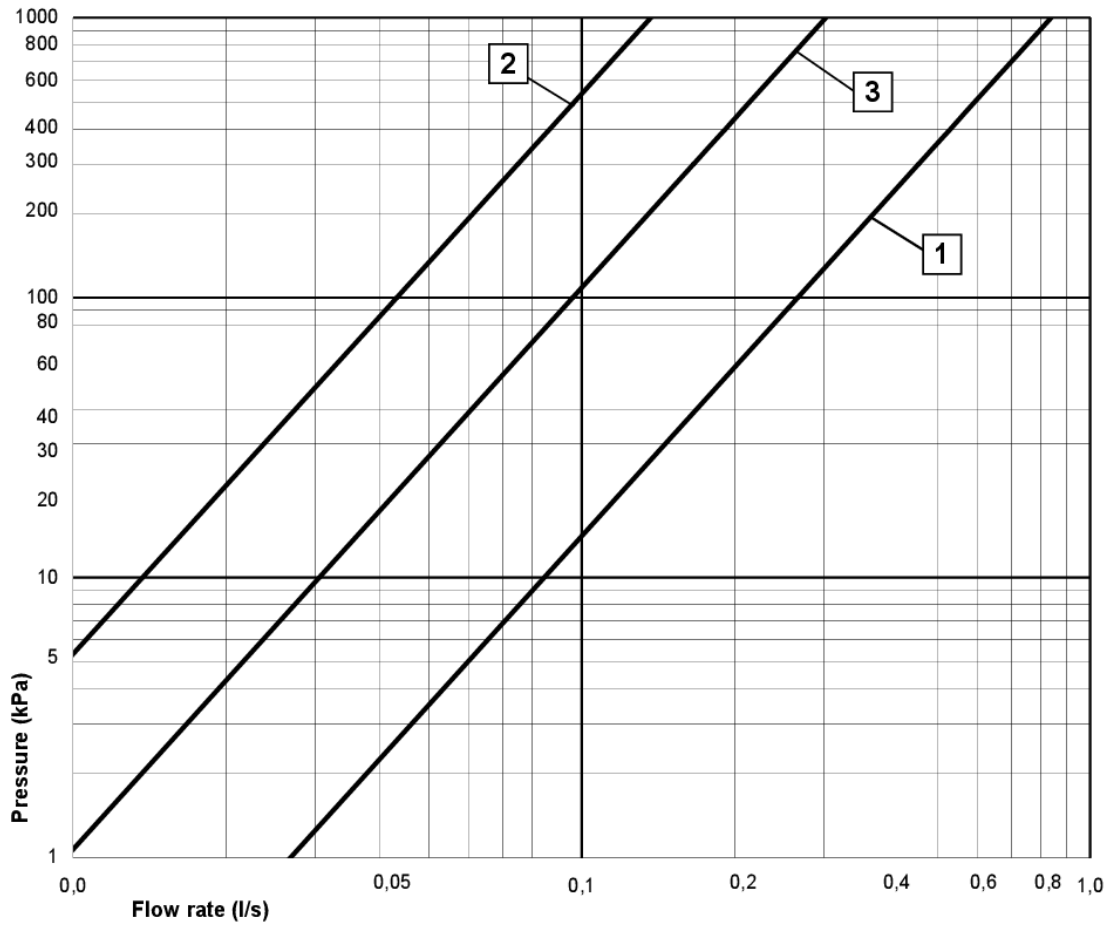

SMARTER
BATHROOMS

FLOW CHART

NORDIC³ THERMOSTATIC SHOWER MIXER

- **1** Max flow (shower outlet)
- **2** Comfort flow
- **3** Shower set GB41103250

A MEMBER OF THE
VILLEROY & BOCH GROUP

Villeroy & Boch Gustavsberg AB
Box 400, 134 29 Gustavsberg
Phone +46 (0)8-570 391 00
www.gustavsberg.com | info@gustavsberg.com