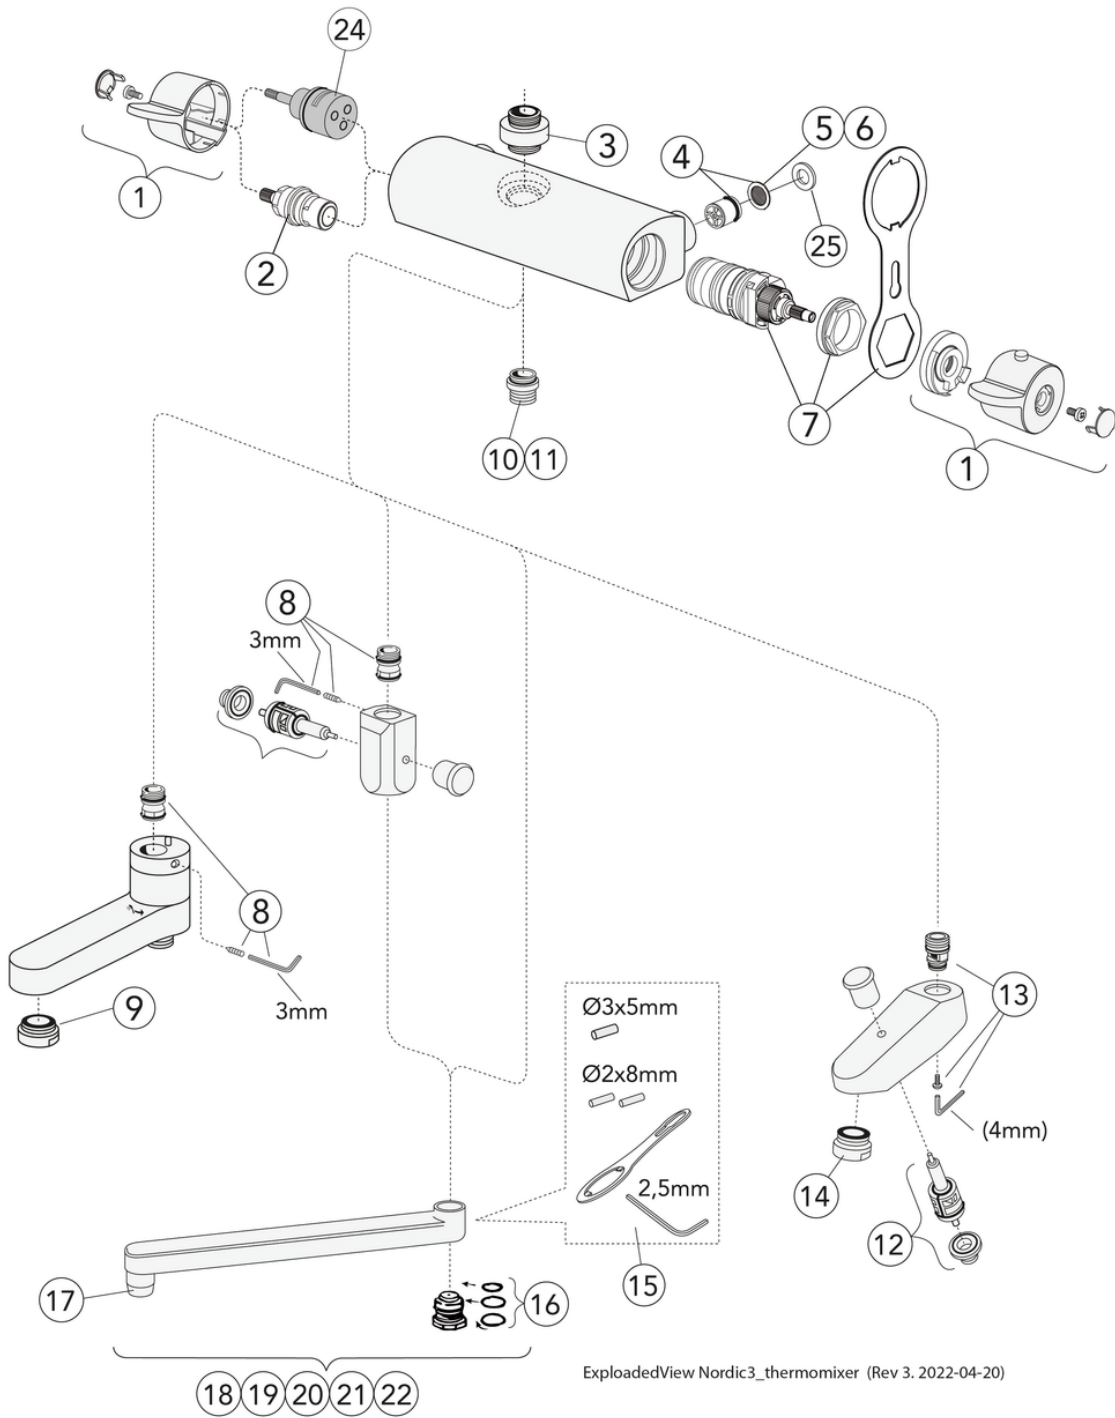

## Assembling & Care

Prior to installation the lines must be flushed up to the faucet. The faucet is connected with the cold water line on the right and the hot water line on the left. Water pressure: max 1000 kPa, min 50kPa. Hot water temperature: max 80°C, min 45°C. Please note that we are not liable for damage resulting from improper installation.

## Energy labeling and certifications

- Complies with Safe Water installation requirements.

## Technical information

- Max. tap capacity (at 300 kPa): 0,46 l/s
- Pressure loss with flow (0,2 l/s) 57 kPa
- Standard connection dimension: 160 c-c

# Spare parts

No.	Product	Art-no.
1	Handle for quantity and temperature side	GB41639080 01
2	Valve top piece	GB41634035 01
3	Outlet nipple	GB41638339 01
4	Non-return valve with filter	GB41632698 02
5	Filter for non-return valve	GB41635633 02
7	Thermostatic cartridge	GB41638334 01
8	Connecting nipple	GB41636359 01
9	Aerator	GB41637387 01
10	Connecting nipple	GB41634757 01
11	Connecting nipple	GB41634756 01
12	Pull diverter	GB41636577 01
13	Connecting nipple	GB41637347
14	Aerator	GB41634555 01
15	Details for swiveling limiter	GB41633972
16	O-ring set for spout	GB41633952 01
17	Aerator	GB41630131 01
24	Diverter	GB41639500 01