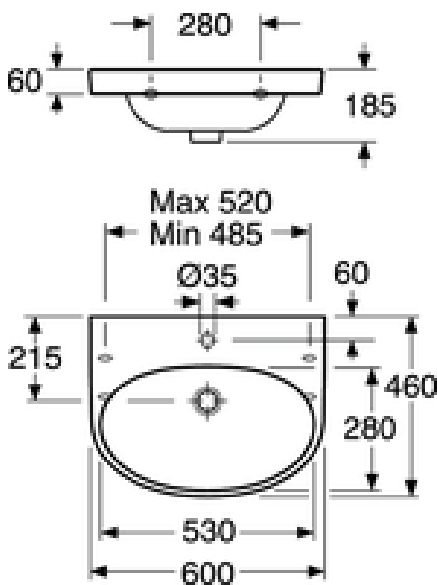

Technical information

- CO2 Footprint: 40.77 kg