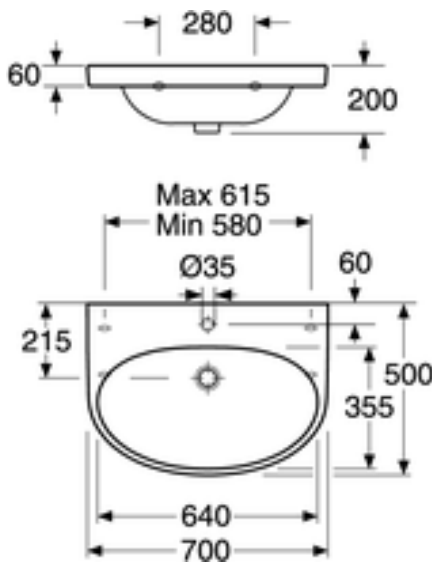

Technical information

- CO2 Footprint: 48.1 kg