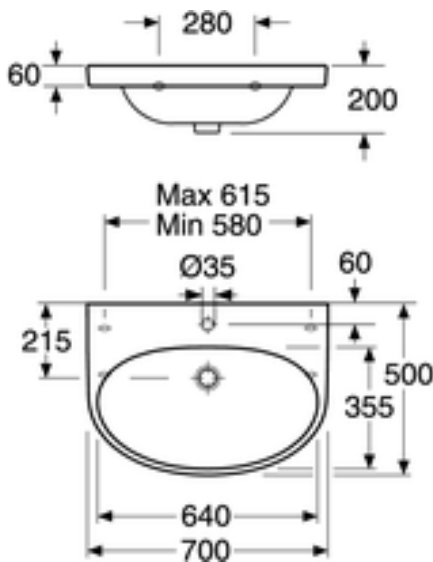

Quality of life since 1825

Bathroom sink Nautic 5570 - for bolt/bracket mounting 70 cm

Without overflow*

Product features

- Easy-to-clean and minimalist design
- Elliptical sink with generous counter spaces
- For bolt or bracket mounting

Article numbers

Art-no.
55709801

EAN
4047289973515

Packaging information

Length: 710 mm | Width: 250 mm | Height: 520 mm

Weight: 24 kg

Weight: 1 pc

Assembling & Care

Mounted with flexible bracket dimensions, bracket length 260 mm. Bolt projection from finished wall must be 50 ± 2 mm. Brackets and other fasteners not included.

Energy labeling and certifications

- The product follows AMA recommendations & SS-EN 31 Complies with Safe Water installation requirements CE approved

Technical information

- CO2 Footprint: 48.1 kg