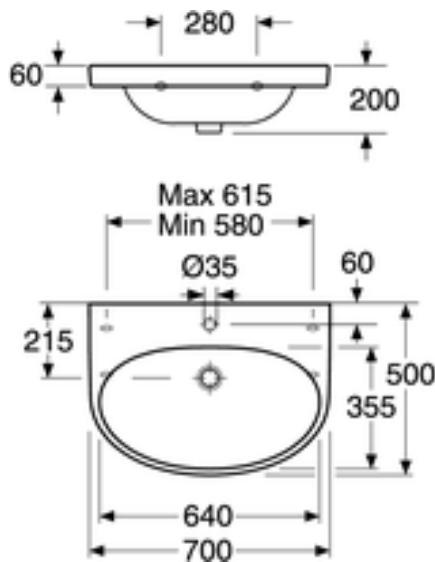

Technical information

- CO2 Footprint: 48.1 kg