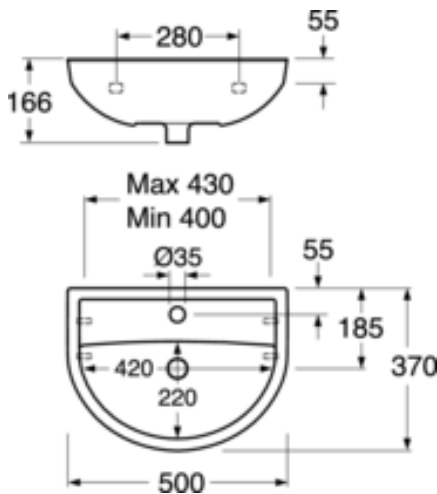

Technical information

- CO2 Footprint: 22.32 kg