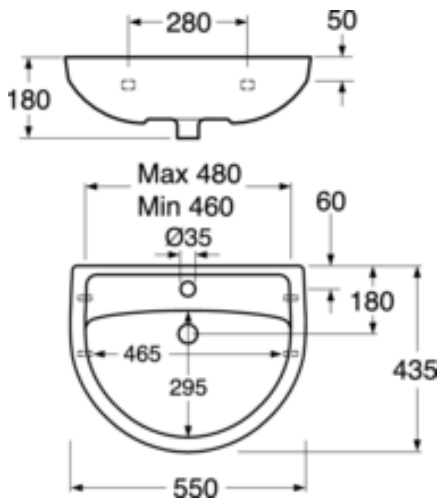

Energy labeling and certifications

- CE approved

Technical information

- CO2 Footprint: 28.52 kg