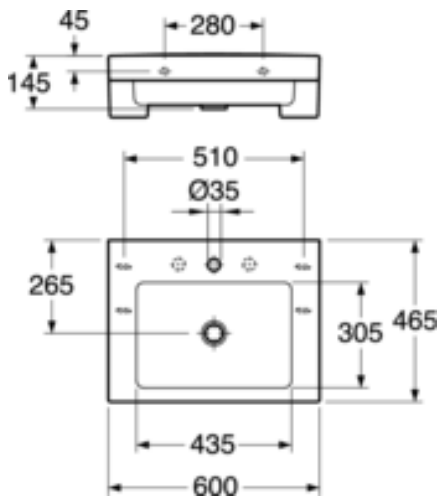

Technical information

- CO2 Footprint: 54.1 kg