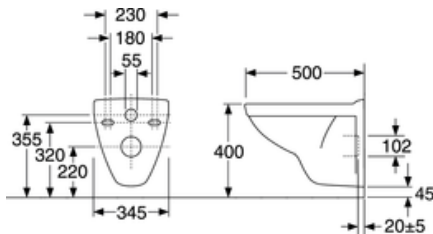

Art-no.
GB115530001010

EAN
7391530063676

Packaging information

Length: 410 mm | Width: 420 mm | Height: 520 mm
Weight: 18 kg
Weight: 1 pc

Assembling & Care

Intended for installation with our Triomont fixtures. Mounted with bolts directly on the wall. Washers, bushings and nuts (M12) included, but not bolts (included with Triomont fixture). Bolt projection from finished wall must be 60 ± 2 mm. See included installation instructions.

Energy labeling and certifications

- The product follows AMA recommendations, SS-EN 33 dimensioning and SS-EN 997 function Complies with Safe Water installation requirements CE approved

Technical information

- CO2 Footprint: 37.47 kg
- Flushing - water quantity: 4,5/3 Dual flush 4,5/3 (L)
- Standard connection dimension: c/c 155mm sitsfäste