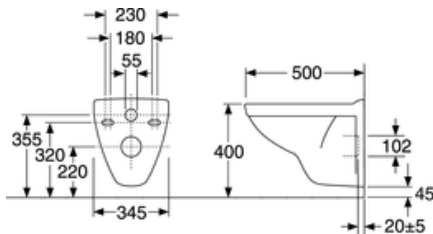

Art-no.
GB115530001010

EAN
7391530063676

Packaging information

Length: 410 mm | Width: 420 mm | Height: 520 mm

Weight: 18 kg

Weight: 1 pc

Assembling & Care

Intended for installation with our Triomont fixtures. Mounted with bolts directly on the wall. Washers, bushings and nuts (M12) included, but not bolts (included with Triomont fixture). Bolt projection from finished wall must be 60 ± 2 mm. See included installation instructions.

Energy labeling and certifications

- The product follows AMA recommendations, SS-EN 33 dimensioning and SS-EN 997 function Complies with Safe Water installation requirements CE approved

Technical information

- CO2 Footprint: 37.47 kg
- Flushing - water quantity: 4,5/3 Dual flush 4,5/3 (L)
- Standard connection dimension: c/c 155mm sitsfäste