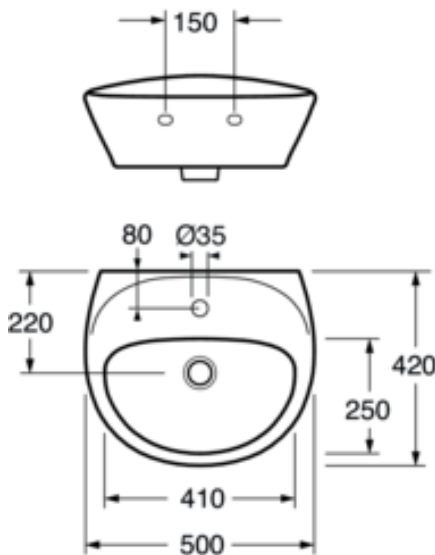

Quality of life since 1825

Small bathroom sink Estetic 410350 - for bolt mounting 50 cm

Ceramicplus, white

Product features

CERAMICPLUS

- Completely concealed brackets for neat installation
- Porcelain push-down valve
- Ceramicplus for quick, eco-friendly cleaning
-

Article numbers

Art-no.
410350R1

EAN
4051202473839

Packaging information

Length: 510 mm | Width: 435 mm | Height: 235 mm
Weight: 16 kg
Weight: 1 pc

Assembling & Care

Installed on bolts against wall. Bolt protrusion from finished wall must be 50 ± 2 mm. See supplied installation instructions.

Energy labeling and certifications

Technical information

- CO2 Footprint: 35.4 kg