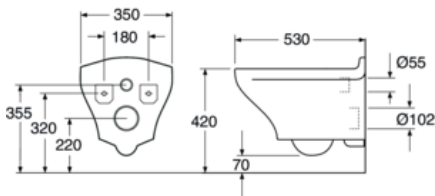

## Packaging information

Length: 425 mm | Width: 460 mm | Height: 568 mm  
Weight: 26 kg  
Weight: 1 pc

## Assembling & Care

Designed for installation with our Triomont fixtures. Installed on bolts against wall with supplied Suprafix installation kit (bolts are supplied with the Triomontfixture). Bolt protrusion from finished wall must be 30-50 mm. See supplied installation instructions. According to the AMA the seat height should be 450 mm which corresponds to 250 mm distance (centre-centre) between the existing floor and the center of the drain.

## Technical information

- CO2 Footprint: 59.53 kg
- Flushing - water quantity: 4/2 Dual flush 4/2 (L)
- Standard connection dimension: c/c 155mm sitsfäste