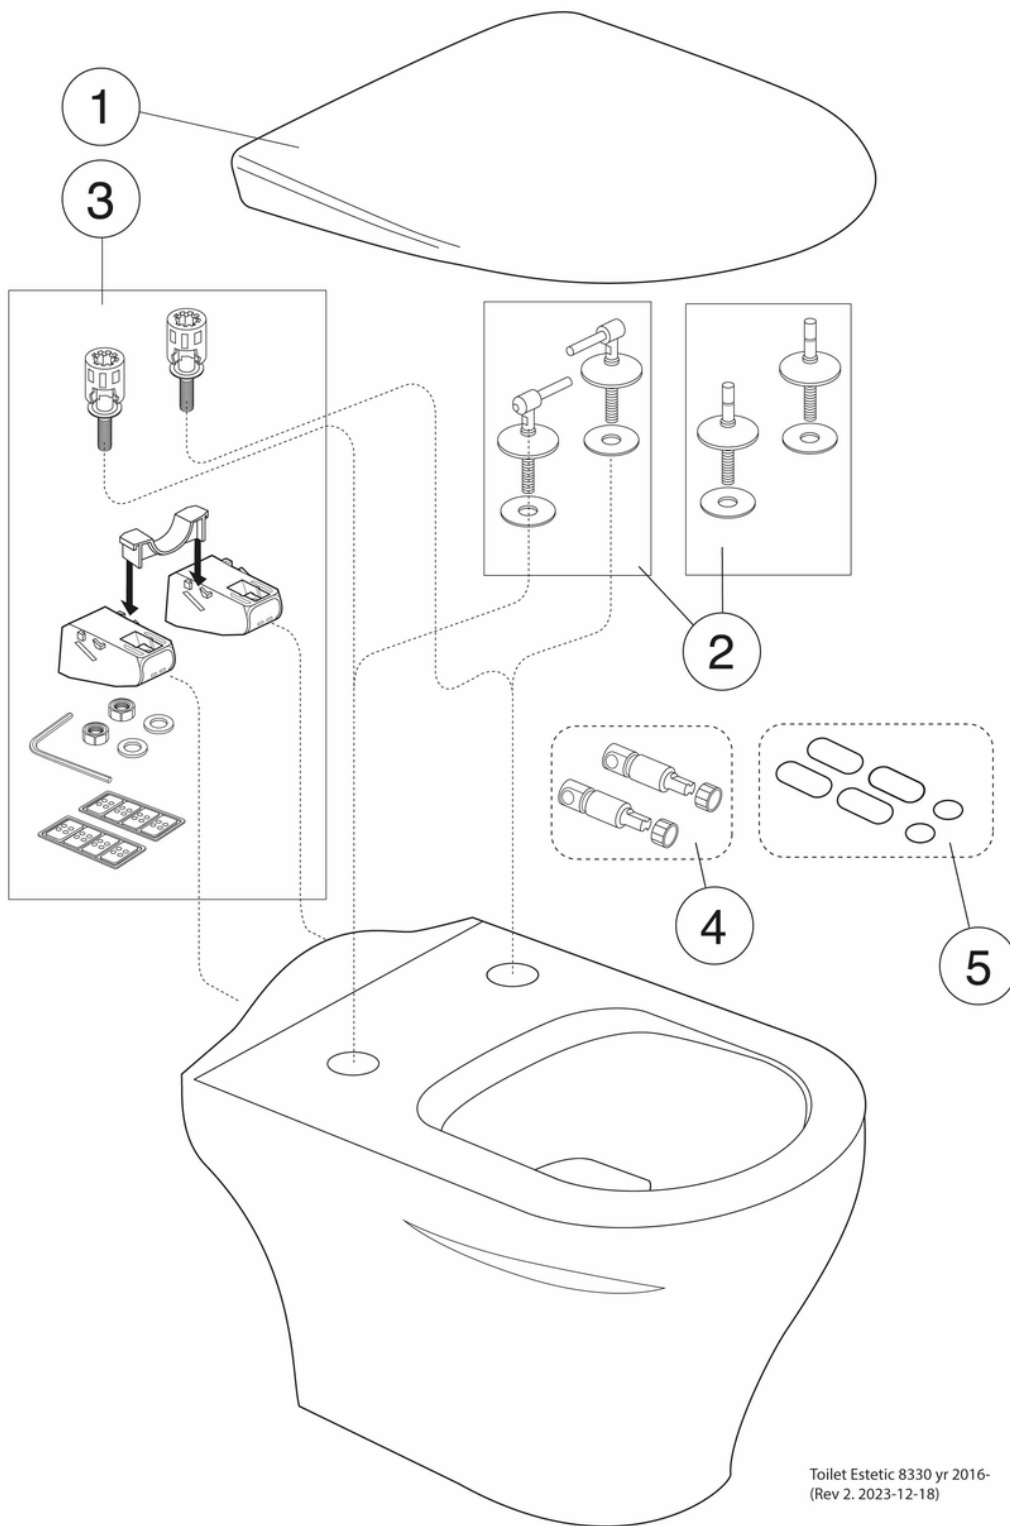

Spare parts

Toilet Estetic 8330 yr 2016-
(Rev 2. 2023-12-18)

No.	Product	Art-no.
1a	Toilet seat Estetic 9M09 - SC/QR	9M09S101
1b	Toilet seat Estetic 9M09 - SC/QR	9M09S136
1c	Toilet seat Estetic	9M09S1RW
1e	Toilet seat Estetic	9M09S138
2a	Seat hinges	GB92212261
2b	Stainless steel hinges	92213061
3	Suprafix	GB92238300
4	Damper	92213300
5	Buffer set	92213400