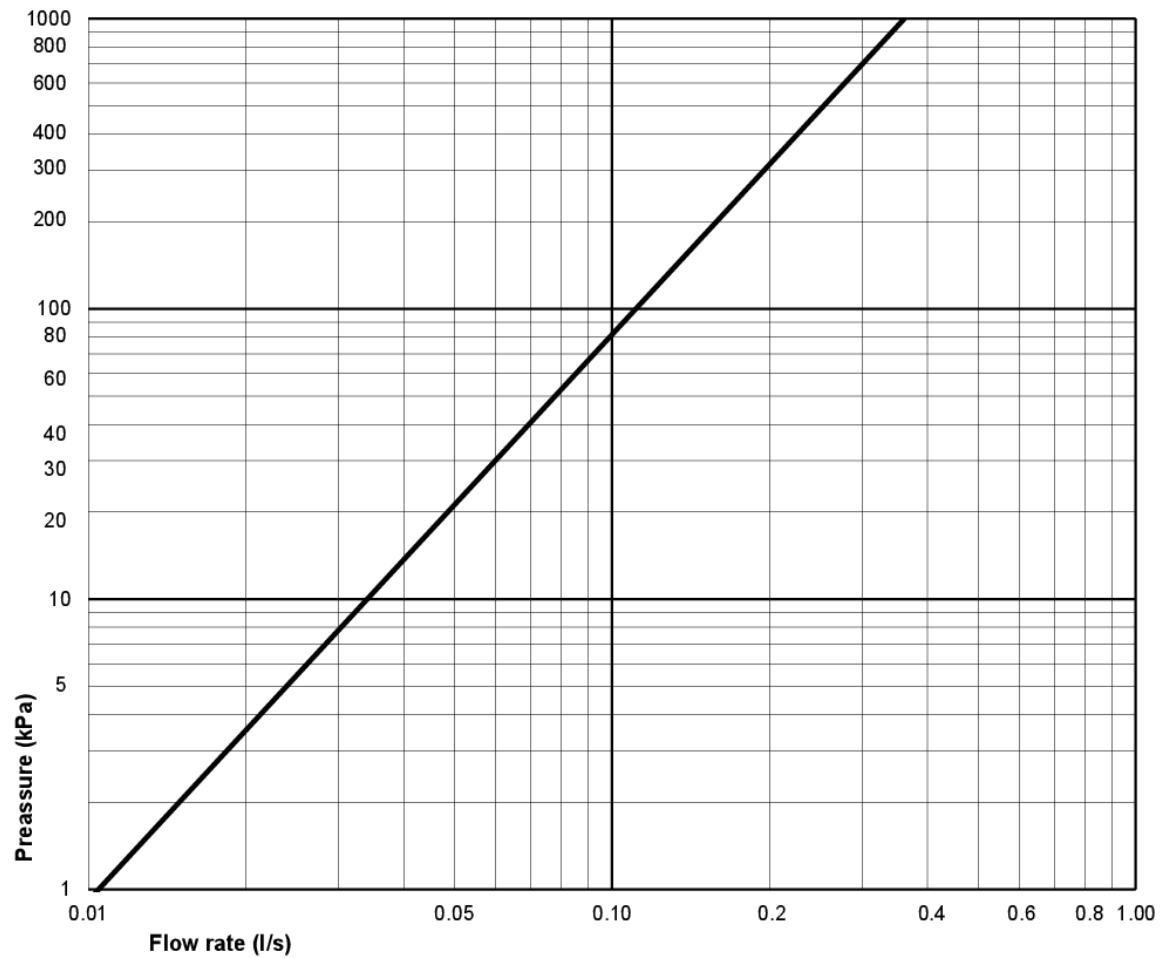

No.	Product	Art-no.
1	Complete inner tank	GB19299N0100
2	Cistern housing	GB185580001200
3	Valve housing, flush valve	9GN00100
4	Fill valve	9GN03200
6	Membrane	9GN00300
7	Knapphus high Duo	9GN00561
8a	Knapphus high Single	9GN00661
8b	Flush button - replacement button vandal, Nautic 2017-	GB19299NNV36
9	Knapphus low Duo	9GN01161
10a	Screw bag	GB1929900365
10b		GB19299P0207
11	Valve housing gasket	9GN00400
12	Floor fixation kit	92242500
13	Cistern fixation kit	92226100
14a	Toilet seat Nautic 9M24 - Standard	9M246101
14b	Toilet seat Nautic 9M26 - SC/QR	9M26S101
14c	Toilet seat Nautic 9M26 - SC/QR	9M26S136
14d	Toilet seat Nautic 9M25 - Rigid fixings	9M256101
14e	Toilet seat Nautic 8M45 - SC/QR	8M45S101
15	Seat hinges	92095761
15b	Seat hinges	92096361
16	Shut-off valve	GB1929900503
17	Cover panel	GB1929903410
21	Soft Close damper	92242400
22	Buffer set	92242001
98	Inlet filter	9GN01400

SMARTER
BATHROOMS

FLOW CHART

FILL VALVE - 9GN00100

A MEMBER OF THE
VILLEROY & BOCH GROUP

Villeroy & Boch Gustavsberg AB
Box 400, 134 29 Gustavsberg
Phone +46 (0)8-570 391 00
www.gustavsberg.com | info@gustavsberg.com