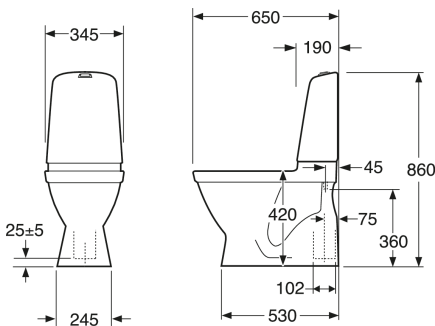

Article numbers

Art-no.
GB111500201331G

EAN
7391530067162

Packaging information

Length: 360 mm | Width: 690 mm | Height: 940 mm

Weight: 34 kg

Weight: 1 pc

Assembling & Care

Floor mounting with glue. The rounded cistern and the small outer dimensions makes it suitable for corner installations. Please refer to the installation manual.

Energy labeling and certifications

- CE approved, SS-EN 33 dimensioning and SS-EN 997 function

Technical information

- CO2 Footprint: 79.13 kg
- Flushing - water quantity: 2/4 L Dobbeltskyl
- Trap à Outlet: Hidden trap S-Trap
- Standard connection dimension: c/c 155mm sitsfäste

Spare parts

Toilet Nautic HF yr 2017-
(Rev 3. 2024-01-09)