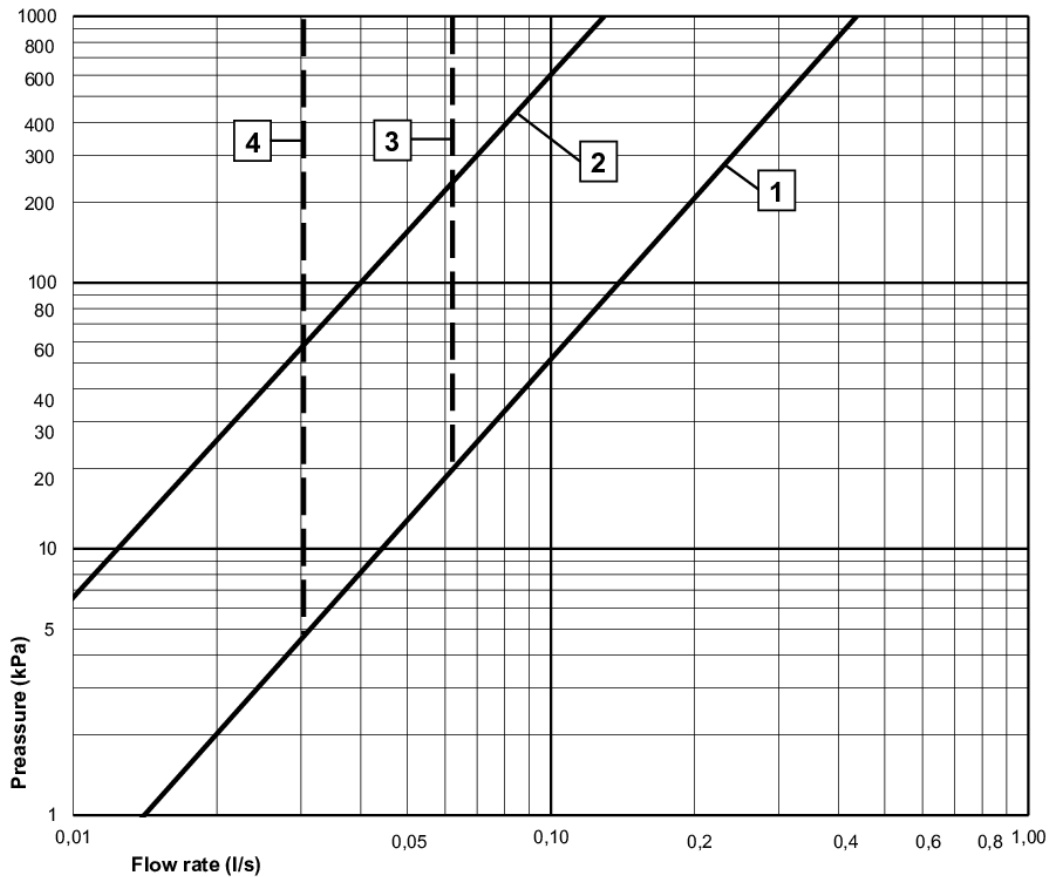

Art-no.	EAN
55409R01	4047289973362

Packaging information

Length: 468 mm | Width: 182 mm | Height: 303 mm
Weight: 6.65 kg
Weight: 1 pc

Assembling & Care

Mounted directly on wall with bolts. Bolt projection from finished wall must be 50 ± 2 mm. Fasteners included.

Energy labeling and certifications

- The product follows AMA recommendations & SS-EN 31 Complies with Safe Water installation requirements CE approved

Technical information

- CO2 Footprint: 15.15 kg

GUSTAVSBERG/

FLOW CHART/ NAUTIC WASHBASIN MIXER

GUSTAVSBERG /
SMARTER BATHROOMS

- 1** Max flow
- 2** Comfort flow
- 3** Optional aerator GB41638662 10
- 4** Optional aerator GB41638663 10

Valid for curve **1**

- Flowrate at 300 kPa:	0,24 l/s
- Pressure at flow 0,1 l/s:	52 kPa
- Pressure at flow 0,2 l/s:	208 kPa
- Pressure at flow 0,33 l/s:	565 kPa