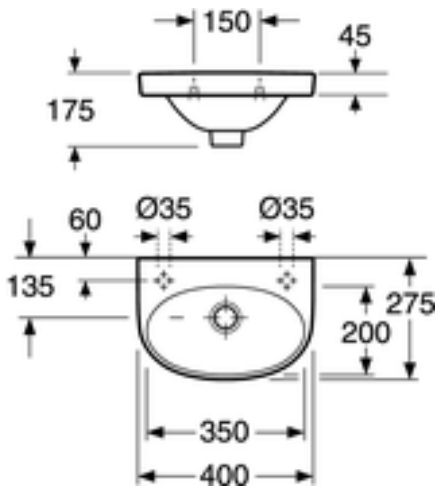

Technical information

- CO2 Footprint: 15.15 kg