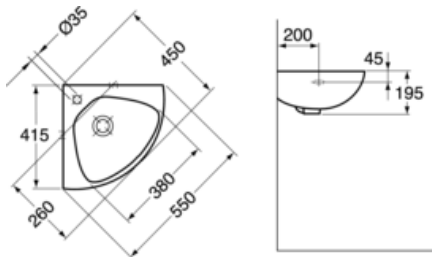

Technical information

- CO2 Footprint: 21.08 kg