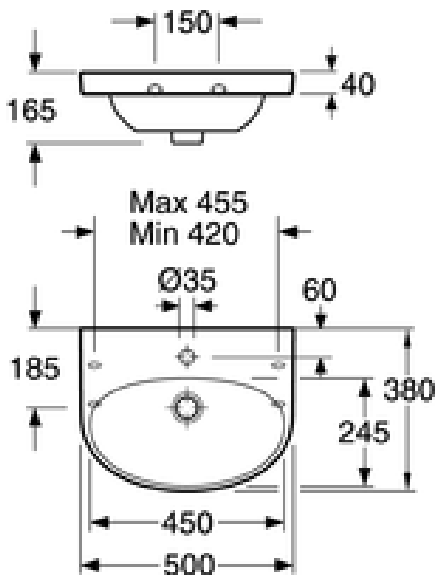

Technical information

- CO2 Footprint: 26.78 kg