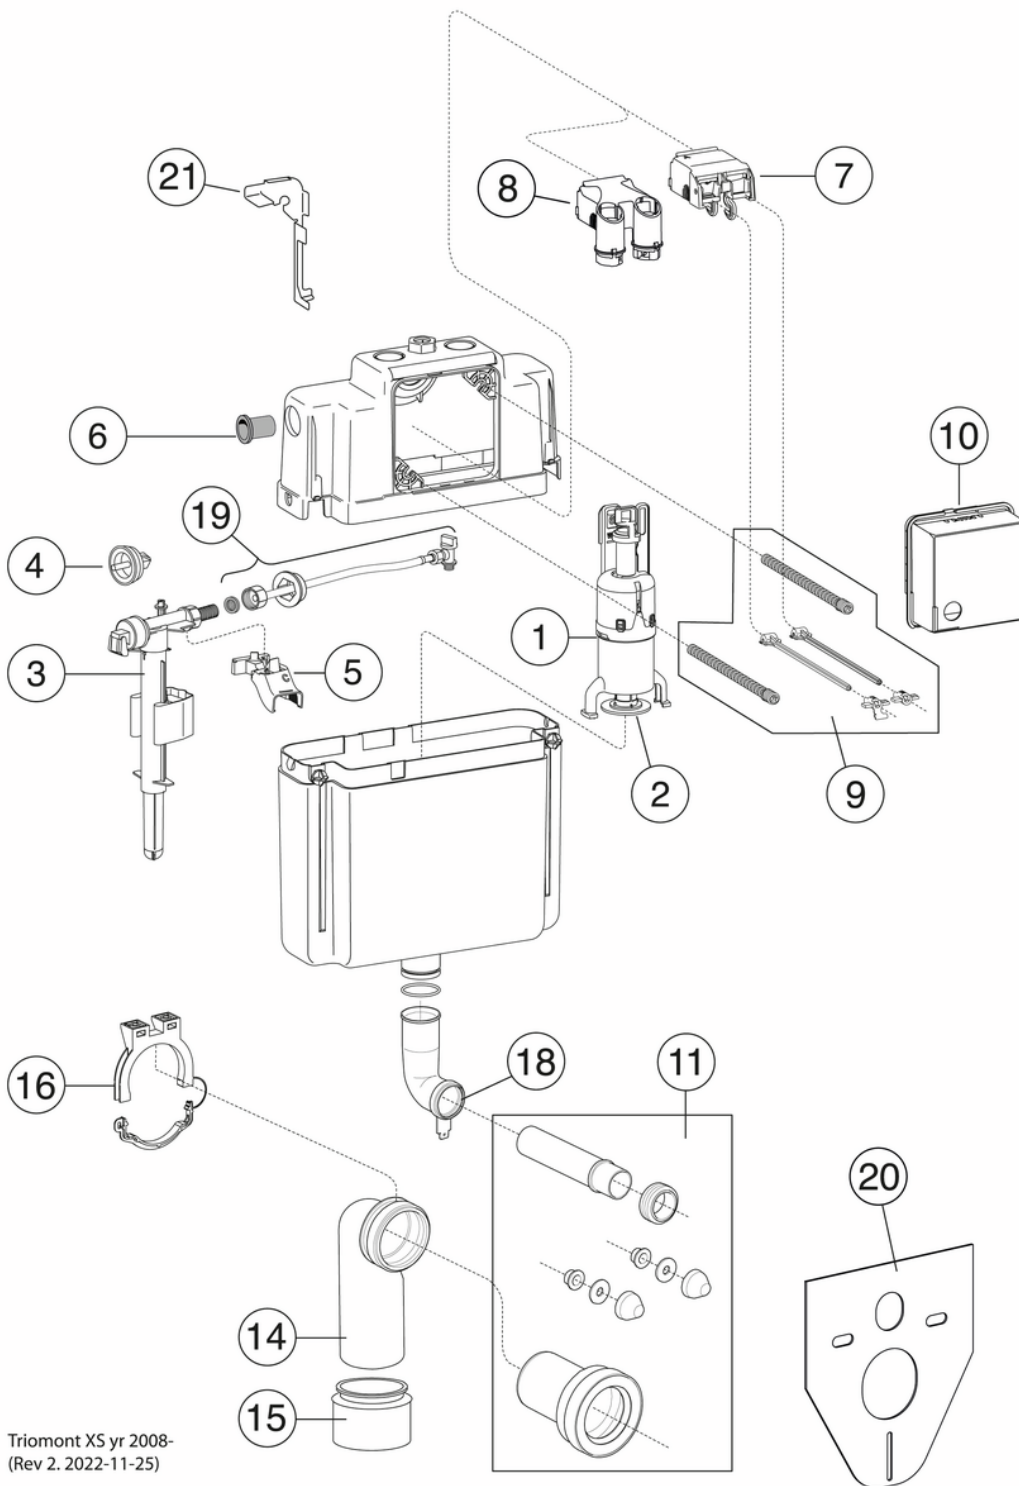

Quality of life since 1825

Fixture Triomont XS - for toilet with wall control panel

Dual flush 6 or 3L and single flush 6L

Product features

MOUNTING

- Neat installation, with a minimum of visible pipes
- Large range of flush buttons in different materials and colours
- Suitable for installation on a straight wall or in a corner

Article numbers

Art-no.	EAN
GB1921102020	8711778140813

Packaging information

Length: 400 mm | Width: 1250 mm | Height: 150 mm
Weight: 14 kg
Weight: 1 pc

Assembling & Care

Mounted per included installation instructions. The height dimensions (1000 mm) of the drawing mean a seat height of 410–430 mm depending on the toilet model. Can when installed be adjusted up to 610–630 mm. Flexible bolt spacing for wall-mounted toilet installation, c-c 180 or 230 mm. With bolt spacing 180 c-c, all toilets from Gustavsberg and Villeroy & Boch fit.

- Flushing - water quantity: 6/3 Dual flush 6/3 (L)

Spare parts

Triomont XS yr 2008-
(Rev 2. 2022-11-25)

No.	Product	Art-no.
1a	Bottom valve	GB1921100370
1b	Bottom valve	GB1921100399
2	Gasket	GB1921100371
3	Inlet valve	GB1921100600
4a	Membrane	GB1921100373
4b	Membrane	GB1921100601
5	Fixing	GB1921100375
6	Sleeve for incoming water	GB1921100392
7a	Mechanical lifting device	GB1921100377
7b	Sensor lifting piece Triomont	GB1921100604
8	Pneumatic lifting device	GB1921100394
9a	Set of mounting/control pins, single flush, concealed cistern	GB1921100378
9b	Set of mounting/control pins, dual flush, concealed cistern	GB1921100379
10	Masonry aid	GB1921100387
11	WC connection set	GB1921100380
13	Flush pipe	GB1921100111
14	Drain bend	GB1921100382
15	Eccentric	GB1921100383
17	Flush pipe with fixing	GB1921100385
18	Sealing ring	GB1921100386
19	Flexible connecting hose set, XS	GB1921100369
20	Insulation protection	GB1921100388
21	Repair kit	GB1921100389