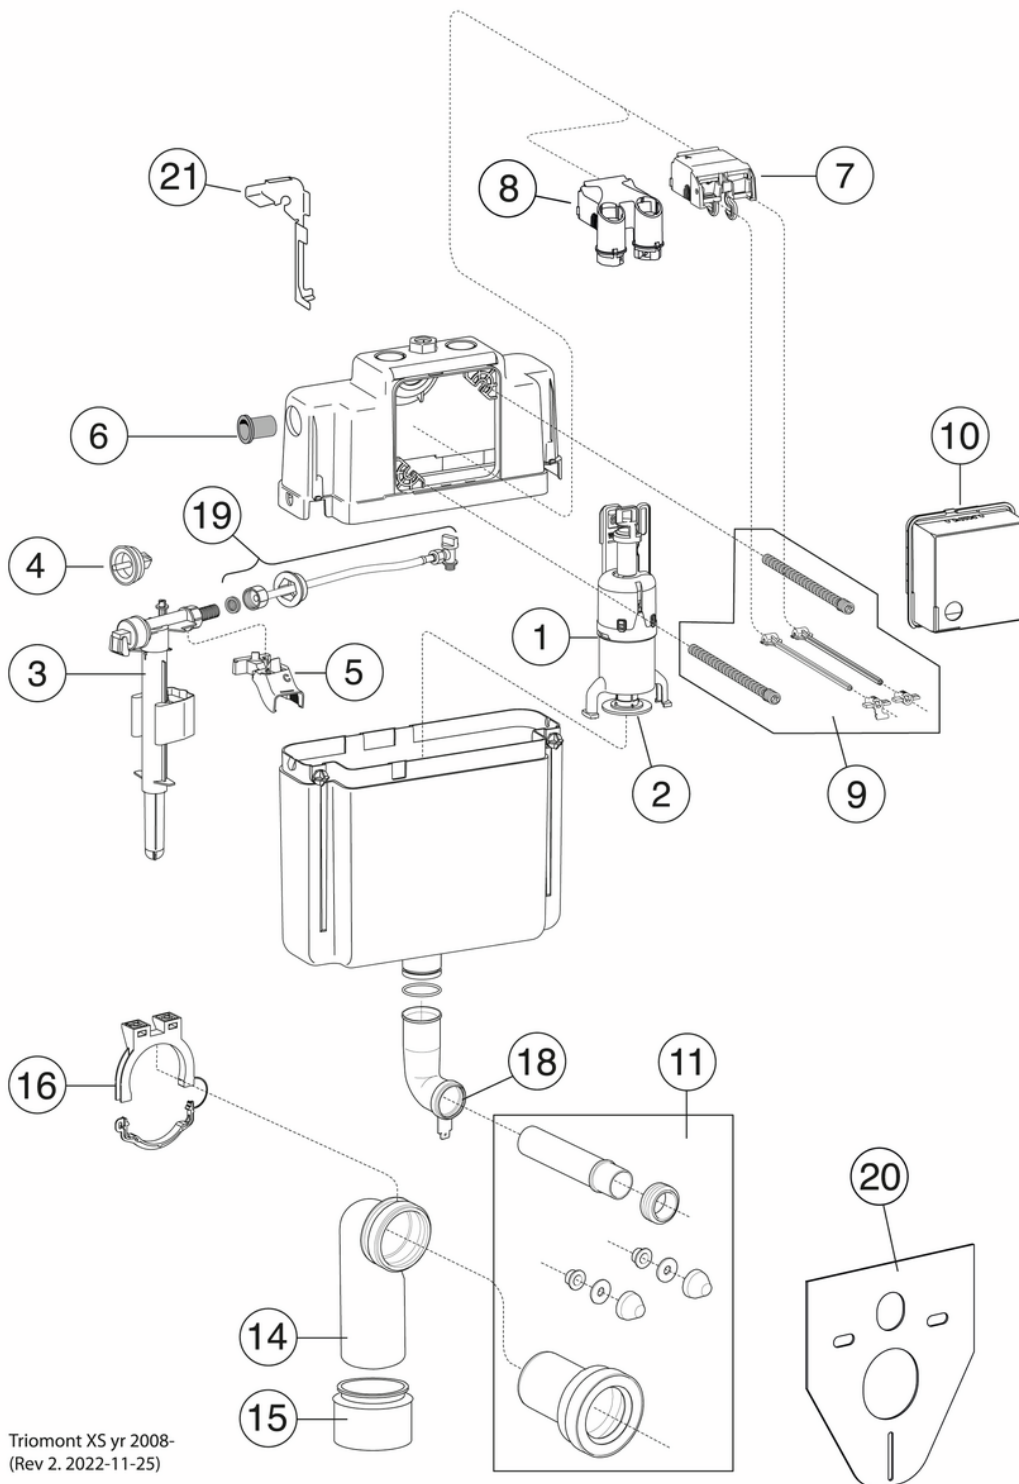

Quality of life since 1825

Fixture Triomont XS - for toilet with wall control panel

Dual flush 6 or 3L and single flush 6L

Product features

MOUNTING

- Neat installation, with a minimum of visible pipes
- Large range of flush buttons in different materials and colours
- Suitable for installation on a straight wall or in a corner

Article numbers

Art-no.	EAN
GB1921102020	8711778140813

Packaging information

Length: 400 mm | Width: 1250 mm | Height: 150 mm
Weight: 14 kg
Weight: 1 pc

Assembling & Care

Mounted per included installation instructions. The height dimensions (1000 mm) of the drawing mean a seat height of 410–430 mm depending on the toilet model. Can when installed be adjusted up to 610–630 mm. Flexible bolt spacing for wall-mounted toilet installation, c-c 180 or 230 mm. With bolt spacing 180 c-c, all toilets from Gustavsberg and Villeroy & Boch fit.

- Flushing - water quantity: 6/3 Dual flush 6/3 (L)

Spare parts

Triomont XS yr 2008-
(Rev 2. 2022-11-25)

No.	Product	Art-no.
1a	Bottom valve	GB1921100370
1b	Bottom valve	GB1921100399
2	Gasket	GB1921100371
3	Inlet valve	GB1921100600
4a	Membrane	GB1921100373
4b	Membrane	GB1921100601
5	Fixing	GB1921100375
6	Sleeve for incoming water	GB1921100392
7a	Mechanical lifting device	GB1921100377
7b	Sensor lifting piece Triomont	GB1921100604
8	Pneumatic lifting device	GB1921100394
9a	Set of mounting/control pins, single flush, concealed cistern	GB1921100378
9b	Set of mounting/control pins, dual flush, concealed cistern	GB1921100379
10	Masonry aid	GB1921100387
11	WC connection set	GB1921100380
13	Flush pipe	GB1921100111
14	Drain bend	GB1921100382
15	Eccentric	GB1921100383
17	Flush pipe with fixing	GB1921100385
18	Sealing ring	GB1921100386
19	Flexible connecting hose set, XS	GB1921100369
20	Insulation protection	GB1921100388
21	Repair kit	GB1921100389