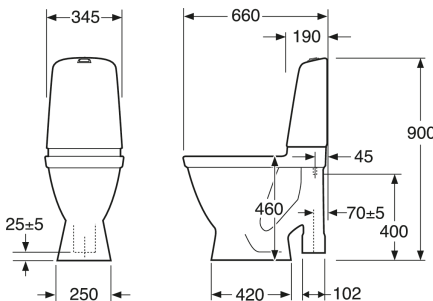

## Packaging information

Length: 680 mm | Width: 350 mm | Height: 1020 mm

Weight: 32 kg

Weight: 1 pc

## Assembling & Care

Floor mounting with four stainless steel screws and plastic caps. The rounded cistern and the small outer dimensions makes it suitable for corner installations. Intended primarily as a replacement model during renovation without stack and/or floor replacement. The large footprint covers marks left on the floor by the old toilet. Please refer to the installation manual. Fittings included.

## Technical information

- CO2 Footprint: 76.73 kg

- Flushing - water quantity: 3/6 L Dobbeltskyl
- Trap à Outlet: S-Trap Open trap
- Standard connection dimension: c/c 155mm sitsfäste

SMARTER  
BATHROOMS