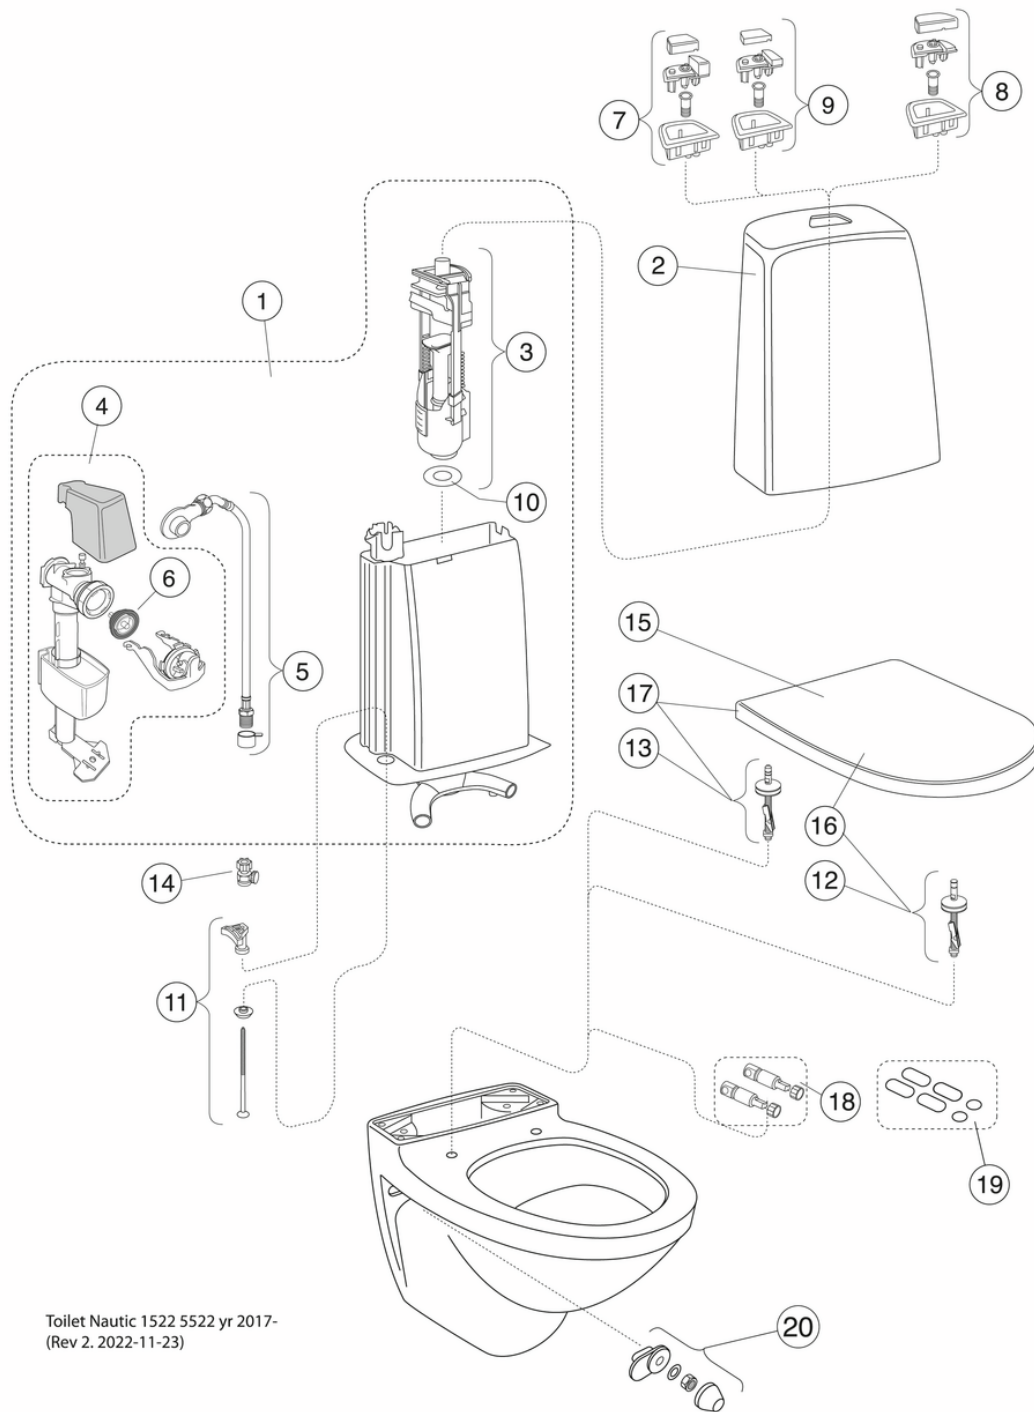

Quality of life since 1825

Wall-hung toilet Nautic 1522 - with cistern, Hygienic Flush

Single flush 4L, Soft Close/Quick Release seat
seat, C+

Product features

CERAMICPLUS

- Easy-to-clean and minimalistic design
- With open flush edge for simplified cleaning
- Ceramicplus: for quick and eco-friendly cleaning

Article numbers

Art-no.
GB1115224R1231

EAN
7391530067407

Packaging information

Length: 900 mm | Width: 360 mm | Height: 900 mm

Weight: 36 kg

Weight: 1 pc

Assembling & Care

Floor mounting with glue. The rounded cistern and the small outer dimensions makes it suitable for corner installations. Please refer to the installation manual.

Energy labeling and certifications

- The product follows AMA recommendations, SS-EN 33 dimensioning and SS-EN 997 functionComplies with Safe Water installation requirementsCE approved

Technical information

- CO2 Footprint: 71.49 kg
- Flushing - water quantity: 4 Single flush 4 (L)
- Standard connection dimension: c/c 155mm sitsf ste

Spare parts

Toilet Nautic 1522 5522 yr 2017-
(Rev 2. 2022-11-23)