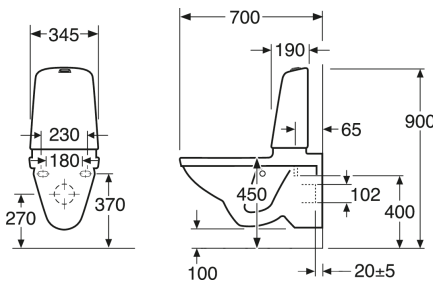

Quality of life since 1825

Wall-hung toilet Nautic 1522 - with cistern, Hygienic Flush

Single flush 4L, Soft Close/Quick Release seat
seat, C+

Product features

CERAMICPLUS

- Easy-to-clean and minimalistic design
- With open flush edge for simplified cleaning
- Ceramicplus: for quick and eco-friendly cleaning

Article numbers

Art-no.
GB1115224R1231

EAN
7391530067407

Packaging information

Length: 900 mm | Width: 360 mm | Height: 900 mm

Weight: 36 kg

Weight: 1 pc

Assembling & Care

Floor mounting with glue. The rounded cistern and the small outer dimensions makes it suitable for corner installations. Please refer to the installation manual.

Energy labeling and certifications

- The product follows AMA recommendations, SS-EN 33 dimensioning and SS-EN 997 functionComplies with Safe Water installation requirementsCE approved

Technical information

- CO2 Footprint: 71.49 kg
- Flushing - water quantity: 4 Single flush 4 (L)
- Standard connection dimension: c/c 155mm sitsf ste