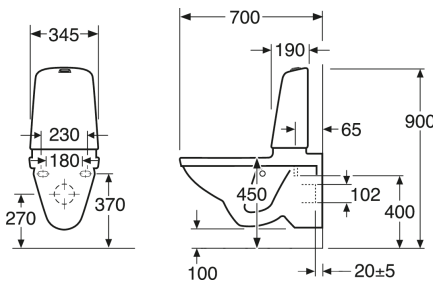

Article numbers

Art-no.
GB1115224R1231

EAN
7391530067407

Packaging information

Length: 900 mm | Width: 360 mm | Height: 900 mm

Weight: 36 kg

Weight: 1 pc

Assembling & Care

Floor mounting with glue. The rounded cistern and the small outer dimensions makes it suitable for corner installations. Please refer to the installation manual.

Energy labeling and certifications

- The product follows AMA recommendations, SS-EN 33 dimensioning and SS-EN 997 functionComplies with Safe Water installation requirementsCE approved

Technical information

- CO2 Footprint: 71.49 kg
- Flushing - water quantity: 4 Single flush 4 (L)
- Standard connection dimension: c/c 155mm sitsf ste

Spare parts

Toilet Nautic 1522 5522 yr 2017-
(Rev 2. 2022-11-23)