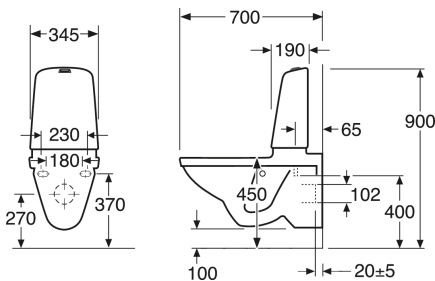

Technical information

- CO2 Footprint: 74.33 kg
- Flushing - water quantity: 4 Single flush 4 (L)