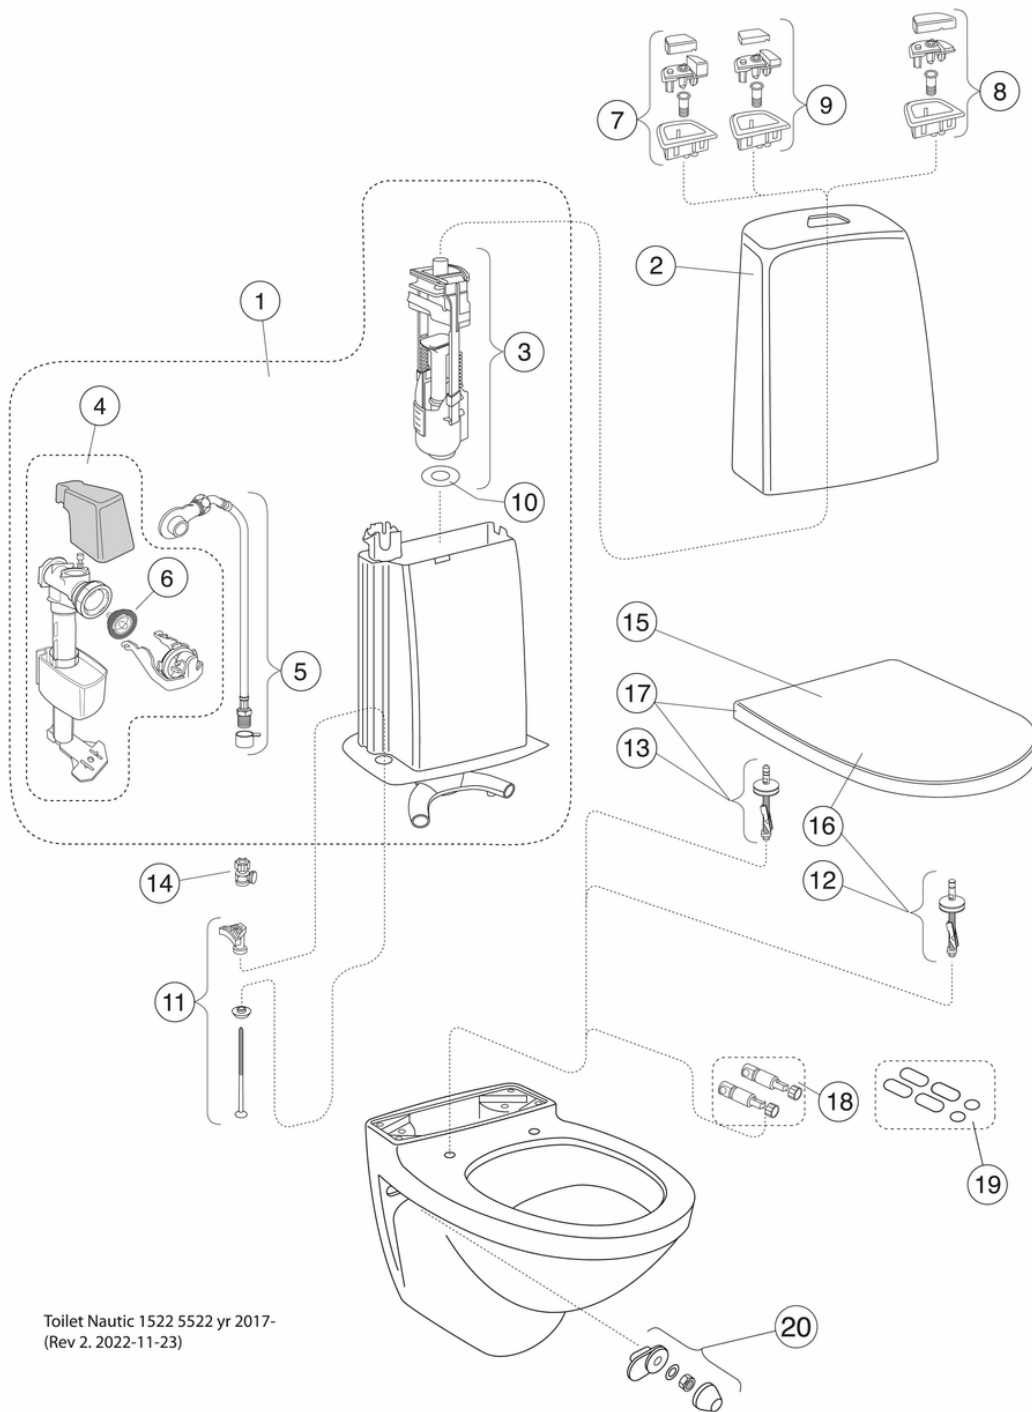

Article numbers

Art-no.
GB111522401205

EAN
7391530067377

Packaging information

Length: 900 mm | Width: 380 mm | Height: 900 mm

Weight: 34 kg

Weight: 1 pc

Assembling & Care

Mounted with bolts directly on the wall. Washers, bushings and nuts included (M12) but not bolts. Bolt projection from finished wall must be 60 ± 2 mm. Rubber bellows for waste pipe connection included. See supplied installation instructions and mounting kit for each toilet. Triomont fixture for wall hung toilet and bidet RSK 382 57 56, is recommended for installation on weak walls. According to the AMA the seat height should be 450 mm which corresponds to 270 mm distance (centre-centre) between the existing floor and the centre of the drain.

Energy labeling and certifications

- The product follows AMA recommendations, SS-EN 33 dimensioning and SS-EN 997 functionComplies with Safe Water installation requirementsCE approved

Technical information

- CO2 Footprint: 74.33 kg
- Flushing - water quantity: 4 Single flush 4 (L)

- Standard connection dimension: c/c 155mm sitsfäste

Spare parts

Toilet Nautic 1522 5522 yr 2017-
(Rev 2. 2022-11-23)

No.	Product	Art-no.
1	Complete inner tank	GB19299N0100
2	Cistern housing	GB185580001200
3	Valve housing, flush valve	9GN00100
4	Fill valve	9GN03200
5	Inlet tube	9GN01000
6	Membrane	9GN00300
7	Knapphus high Duo	9GN00561
8	Knapphus high Single	9GN00661
9	Knapphus low Duo	9GN01161
10	Valve housing gasket	9GN00400
11	Cistern fixation kit	92226100
13	seat hinges	92095761
14	Shut-off valve	GB1929900503
15	Toilet seat Nautic 9M24 - Standard	9M246101
16	Toilet seat Nautic 9M25 - Rigid fixings	9M256101
17a	Toilet seat Nautic - Slim seat	8M45S101
17b	Toilet seat Nautic 9M26 - SC/QR	9M26S101
17c	Toilet seat Nautic 9M26 - SC/QR	9M26S136
18	Soft Close damper	GB92242400
19	Buffer set	92242001