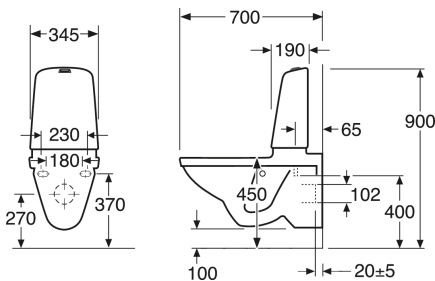

## Packaging information

Length: 900 mm | Width: 380 mm | Height: 900 mm

Weight: 34 kg

Weight: 1 pc

## Assembling & Care

Mounted with bolts directly on the wall. Washers, bushings and nuts included (M12) but not bolts. Bolt projection from finished wall must be  $60 \pm 2$  mm. Rubber bellows for waste pipe connection included. See supplied installation instructions and mounting kit for each toilet. Triomont fixture for wall hung toilet and bidet RSK 382 57 56, is recommended for installation on weak walls. According to the AMA the seat height should be 450 mm which corresponds to 270 mm distance (centre-centre) between the existing floor and the centre of the drain.

## Technical information

- CO2 Footprint: 74.33 kg
- Flushing - water quantity: 4/2 Dual flush 4/2 (L)

- Standard connection dimension: c/c 155mm sitsfäste