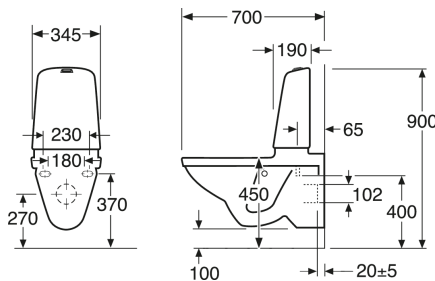

Technical information

- CO2 Footprint: 74.33 kg
- Flushing - water quantity: 4/2 Dual flush 4/2 (L)