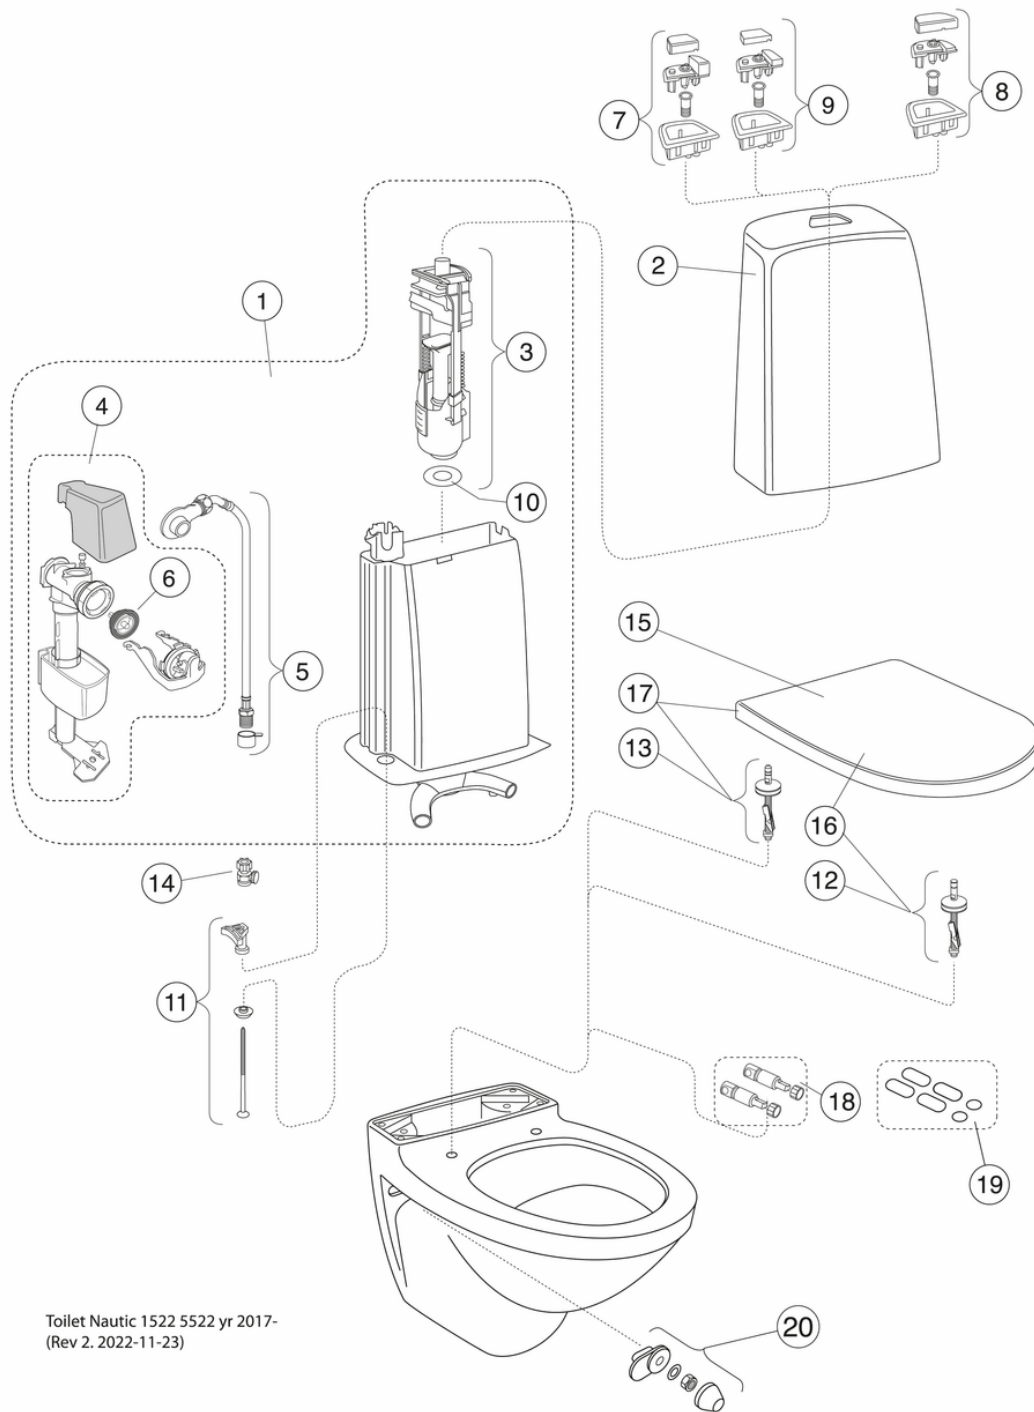

## Product features

- Low flush button with a neat design
- Space between tank and wall for easier cleaning
- With open, glazed flush edge for simplified cleaning

## Packaging information

Length: 900 mm | Width: 380 mm | Height: 900 mm

Weight: 34 kg

Weight: 1 pc

## Assembling & Care

Mounted with bolts directly on the wall. Washers, bushings and nuts included (M12) but not bolts. Bolt projection from finished wall must be  $60 \pm 2$  mm. Rubber bellows for waste pipe connection included. See supplied installation instructions and mounting kit for each toilet. Triomont fixture for wall hung toilet and bidet RSK 382 57 56, is recommended for installation on weak walls. According to the AMA the seat height should be 450 mm which corresponds to 270 mm distance (centre-centre) between the existing floor and the centre of the drain.

## Technical information

- CO2 Footprint: 74.33 kg
- Flushing - water quantity: 4/2 Dual flush 4/2 (L)

- Standard connection dimension: c/c 155mm sitsfäste