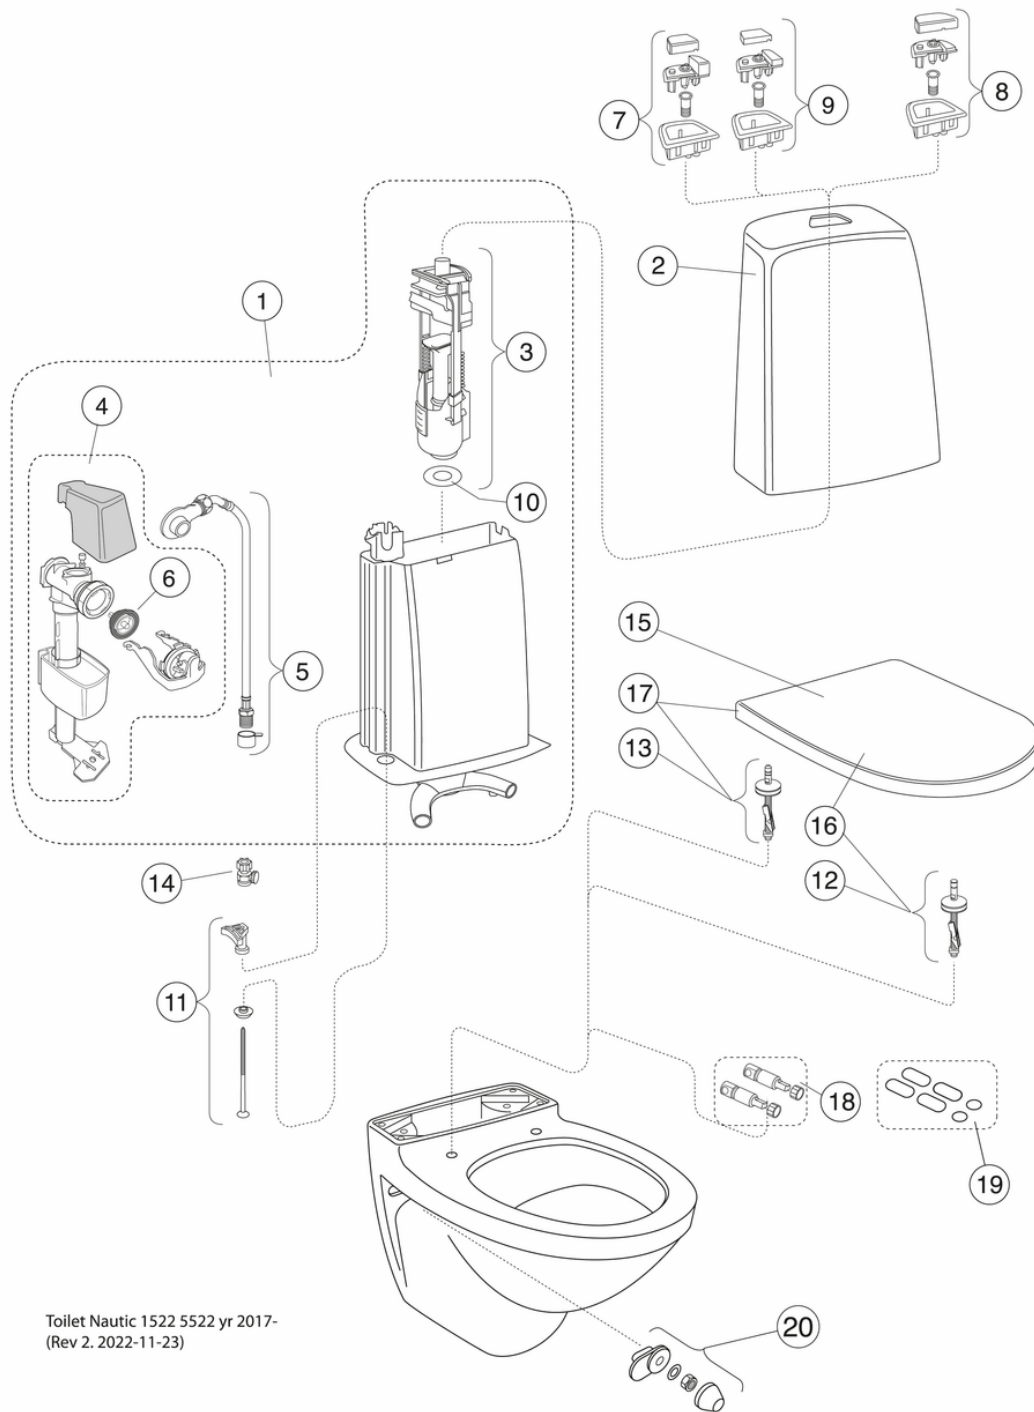

Article numbers

Art-no.
GB111522201304

EAN
7391530067353

Packaging information

Length: 900 mm | Width: 380 mm | Height: 900 mm

Weight: 34 kg

Weight: 1 pc

Assembling & Care

Mounted with bolts directly on the wall. Washers, bushings and nuts included (M12) but not bolts. Bolt projection from finished wall must be 60 ± 2 mm. Rubber bellows for waste pipe connection included. See supplied installation instructions and mounting kit for each toilet. Triomont fixture for wall hung toilet and bidet RSK 382 57 56, is recommended for installation on weak walls. According to the AMA the seat height should be 450 mm which corresponds to 270 mm distance (centre-centre) between the existing floor and the centre of the drain.

- CO2 Footprint: 74.33 kg
- Flushing - water quantity: 4/2 Dual flush 4/2 (L)

- Standard connection dimension: c/c 155mm sitsfäste

Spare parts

Toilet Nautic 1522 5522 yr 2017-
(Rev 2. 2022-11-23)

| No. | Product | Art-no. |
|-----|---|----------------|
| 1 | Complete inner tank | GB19299N0100 |
| 2 | Cistern housing | GB185580001200 |
| 3 | Valve housing, flush valve | 9GN00100 |
| 4 | Fill valve | 9GN03200 |
| 5 | Inlet tube | 9GN01000 |
| 6 | Membrane | 9GN00300 |
| 7 | Knapphus high Duo | 9GN00561 |
| 8 | Knapphus high Single | 9GN00661 |
| 9 | Knapphus low Duo | 9GN01161 |
| 10 | Valve housing gasket | 9GN00400 |
| 11 | Cistern fixation kit | 92226100 |
| 13 | seat hinges | 92095761 |
| 14 | Shut-off valve | GB1929900503 |
| 15 | Toilet seat Nautic 9M24 - Standard | 9M246101 |
| 16 | Toilet seat Nautic 9M25 - Rigid fixings | 9M256101 |
| 17a | Toilet seat Nautic - Slim seat | 8M45S101 |
| 17b | Toilet seat Nautic 9M26 - SC/QR | 9M26S101 |
| 17c | Toilet seat Nautic 9M26 - SC/QR | 9M26S136 |
| 18 | Soft Close damper | GB92242400 |
| 19 | Buffer set | 92242001 |