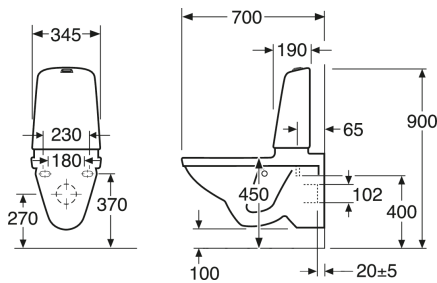

Quality of life since 1825

Toote Omadused

- Low flush button with a neat design
- Space between tank and wall for easier cleaning
- With open, glazed flush edge for simplified cleaning

Article number

Art.nr.
GB111522201304

EAN
7391530067353

Pakendiinfo

Pikkus: 900 mm | Laius: 380 mm | Kõrgus: 900 mm

Kaal: 34 kg

Number pakendis: 1 pc

Paigaldus ja hooldus

Energiamärgistus ja vastavustunnistused

Tehniline info