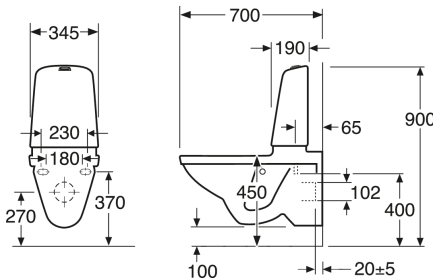

## Packaging information

Length: 900 mm | Width: 380 mm | Height: 900 mm

Weight: 34 kg

Weight: 1 pc

## Assembling & Care

Mounted with bolts directly on the wall. Washers, bushings and nuts included (M12) but not bolts. Bolt projection from finished wall must be  $60 \pm 2$  mm. Rubber bellows for waste pipe connection included. See supplied installation instructions and mounting kit for each toilet. Triomont fixture for wall hung toilet and bidet RSK 382 57 56, is recommended for installation on weak walls. According to the AMA the seat height should be 450 mm which corresponds to 270 mm distance (centre-centre) between the existing floor and the centre of the drain.

## Technical information

- CO2 Footprint: 66.72 kg
- Flushing - water quantity: 4/2 Dual flush 4/2 (L)

- Standard connection dimension: c/c 155mm sitsfäste