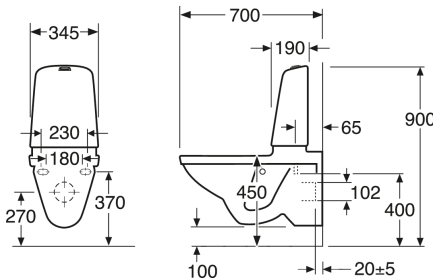

Article numbers

Art-no.
GB111522201205

EAN
7391530067346

Packaging information

Length: 900 mm | Width: 380 mm | Height: 900 mm

Weight: 34 kg

Weight: 1 pc

Assembling & Care

Mounted with bolts directly on the wall. Washers, bushings and nuts included (M12) but not bolts. Bolt projection from finished wall must be 60 ± 2 mm. Rubber bellows for waste pipe connection included. See supplied installation instructions and mounting kit for each toilet. Triomont fixture for wall hung toilet and bidet RSK 382 57 56, is recommended for installation on weak walls. According to the AMA the seat height should be 450 mm which corresponds to 270 mm distance (centre-centre) between the existing floor and the centre of the drain.

Energy labeling and certifications

- The product follows AMA recommendations, SS-EN 33 dimensioning and SS-EN 997 functionComplies with Safe Water installation requirementsCE approved

Technical information

- CO2 Footprint: 66.72 kg
- Flushing - water quantity: 4/2 Dual flush 4/2 (L)

- Standard connection dimension: c/c 155mm sitsfäste

Spare parts

Toilet Nautic 1522 5522 yr 2017-
(Rev 2. 2022-11-23)

No.	Product	Art-no.
1	Complete inner tank	GB19299N0100
2	Cistern housing	GB185580001200
3	Valve housing, flush valve	9GN00100
4	Fill valve	9GN03200
5	Inlet tube	9GN01000
6	Membrane	9GN00300
7	Knapphus high Duo	9GN00561
8	Knapphus high Single	9GN00661
9	Knapphus low Duo	9GN01161
10	Valve housing gasket	9GN00400
11	Cistern fixation kit	92226100
13	seat hinges	92095761
14	Shut-off valve	GB1929900503
15	Toilet seat Nautic 9M24 - Standard	9M246101
16	Toilet seat Nautic 9M25 - Rigid fixings	9M256101
17a	Toilet seat Nautic - Slim seat	8M45S101
17b	Toilet seat Nautic 9M26 - SC/QR	9M26S101
17c	Toilet seat Nautic 9M26 - SC/QR	9M26S136
18	Soft Close damper	GB92242400
19	Buffer set	92242001