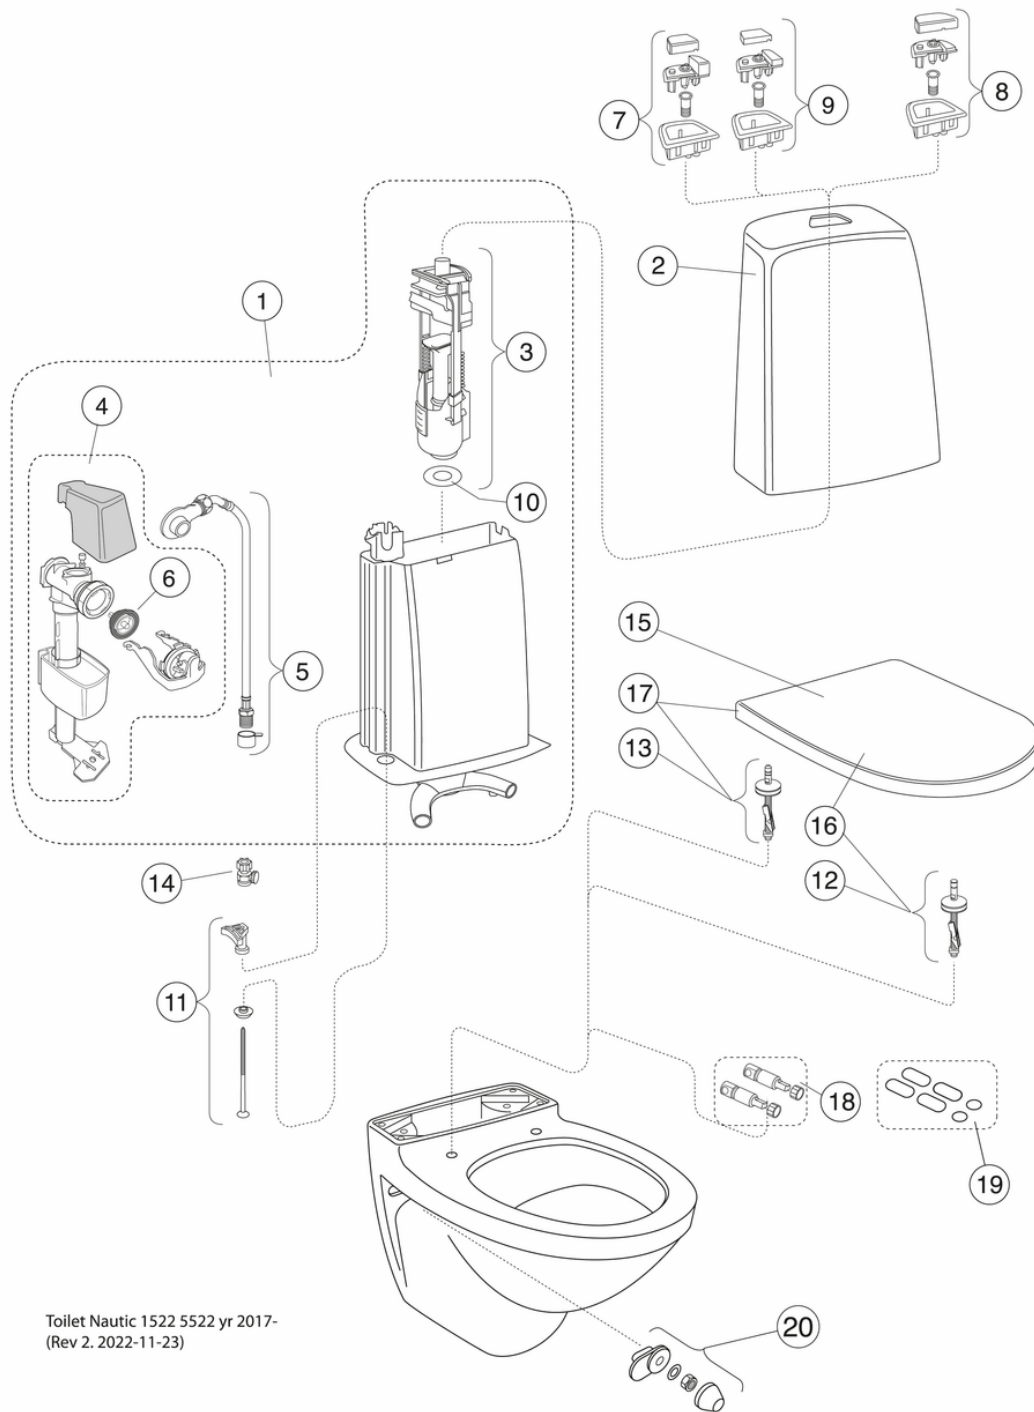

Quality of life since 1825

Wall-hung toilet Nautic 1522 - with cistern, Hygienic Flush

Dual flush 4/2L, without seat

Product features

- Easy-to-clean and minimalistic design
- Space between tank and wall for easier cleaning
- With open, glazed flush edge for simplified cleaning

Article numbers

Art-no.
GB111522201205

EAN
7391530067346

Packaging information

Length: 900 mm | Width: 380 mm | Height: 900 mm

Weight: 34 kg

Weight: 1 pc

Assembling & Care

Mounted with bolts directly on the wall. Washers, bushings and nuts included (M12) but not bolts. Bolt projection from finished wall must be 60 ± 2 mm. Rubber bellows for waste pipe connection included. See supplied installation instructions and mounting kit for each toilet. Triomont fixture for wall hung toilet and bidet RSK 382 57 56, is recommended for installation on weak walls. According to the AMA the seat height should be 450 mm which corresponds to 270 mm distance (centre-centre) between the existing floor and the centre of the drain.

- CO2 Footprint: 66.72 kg
- Flushing - water quantity: 4/2 Dual flush 4/2 (L)

- Standard connection dimension: c/c 155mm sitsfäste

Spare parts

Toilet Nautic 1522 5522 yr 2017-
(Rev 2. 2022-11-23)

No.	Product	Art-no.
1	Complete inner tank	GB19299N0100
2	Cistern housing	GB185580001200
3	Valve housing, flush valve	9GN00100
4	Fill valve	9GN03200
5	Inlet tube	9GN01000
6	Membrane	9GN00300
7	Knapphus high Duo	9GN00561
8	Knapphus high Single	9GN00661
9	Knapphus low Duo	9GN01161
10	Valve housing gasket	9GN00400
11	Cistern fixation kit	92226100
13	seat hinges	92095761
14	Shut-off valve	GB1929900503
15	Toilet seat Nautic 9M24 - Standard	9M246101
16	Toilet seat Nautic 9M25 - Rigid fixings	9M256101
17a	Toilet seat Nautic - Slim seat	8M45S101
17b	Toilet seat Nautic 9M26 - SC/QR	9M26S101
17c	Toilet seat Nautic 9M26 - SC/QR	9M26S136
18	Soft Close damper	GB92242400
19	Buffer set	92242001