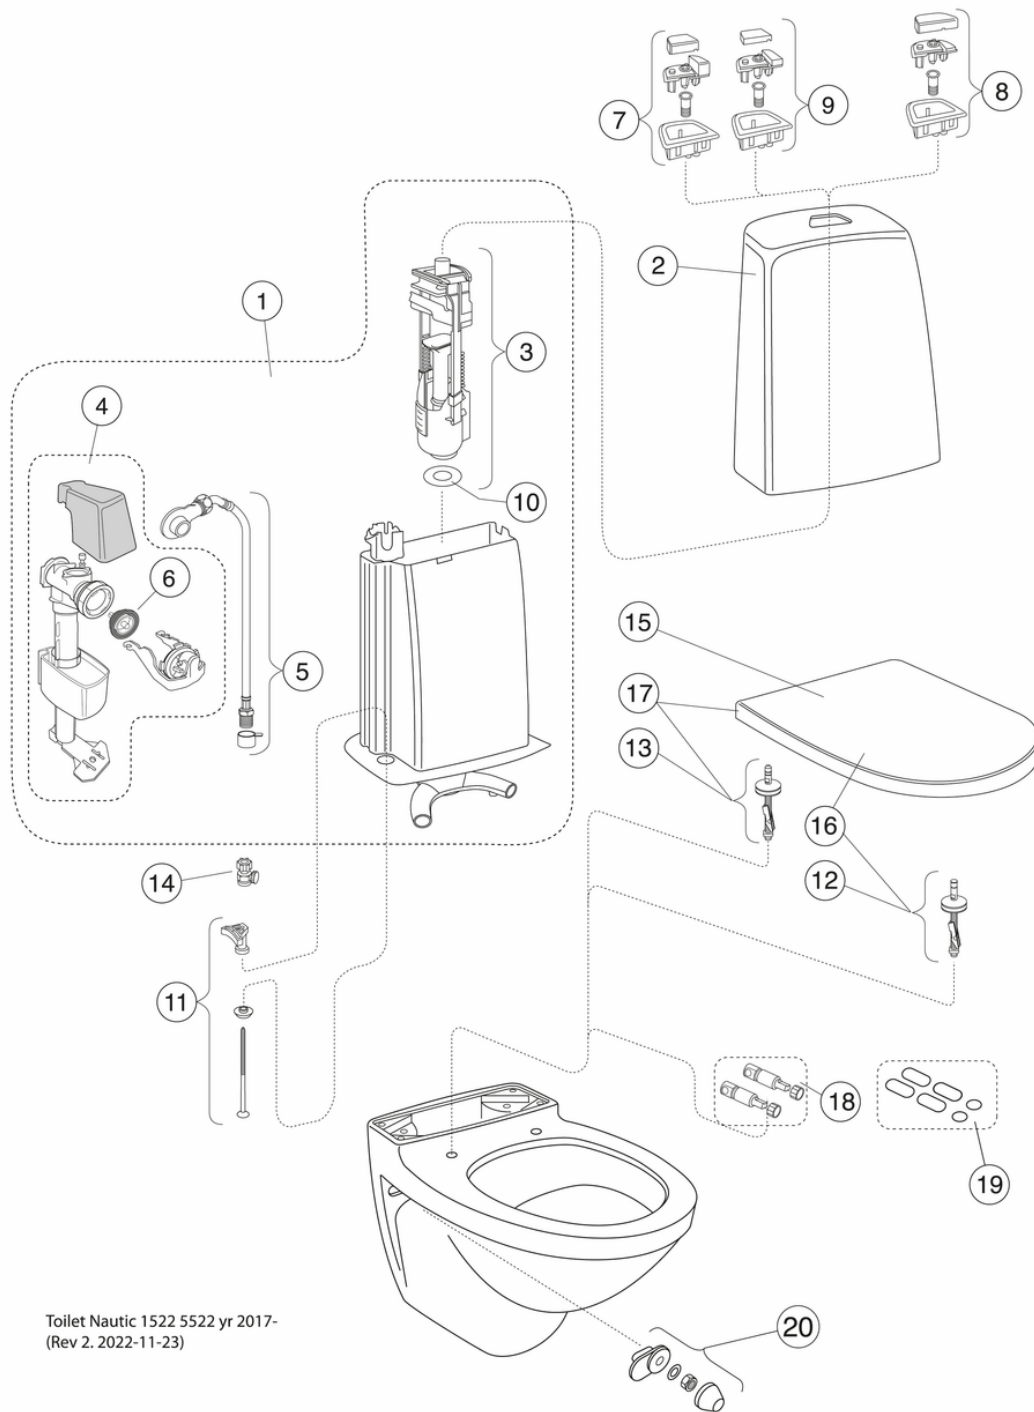

## Packaging information

Length: 900 mm | Width: 380 mm | Height: 900 mm

Weight: 34 kg

Weight: 1 pc

## Assembling & Care

Mounted with bolts directly on the wall. Washers, bushings and nuts included (M12) but not bolts. Bolt projection from finished wall must be  $60 \pm 2$  mm. Rubber bellows for waste pipe connection included. See supplied installation instructions and mounting kit for each toilet. Triomont fixture for wall hung toilet and bidet RSK 382 57 56, is recommended for installation on weak walls. According to the AMA the seat height should be 450 mm which corresponds to 270 mm distance (centre-centre) between the existing floor and the centre of the drain.

## Energy labeling and certifications

- The product follows AMA recommendations, SS-EN 33 dimensioning and SS-EN 997 functionComplies with Safe Water installation requirementsCE approved

## Technical information

- CO2 Footprint: 66.72 kg
- Flushing - water quantity: 4/2 Dual flush 4/2 (L)

- Standard connection dimension: c/c 155mm sitsfäste