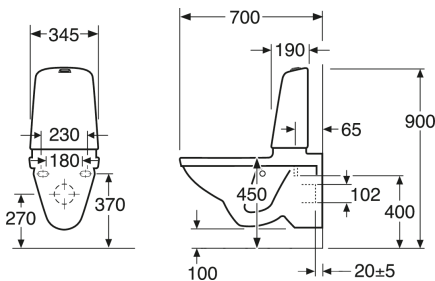

Article numbers

Art-no.
GB111522201203

EAN
7391530067339

Packaging information

Length: 900 mm | Width: 380 mm | Height: 900 mm

Weight: 34 kg

Weight: 1 pc

Assembling & Care

Mounted with bolts directly on the wall. Washers, bushings and nuts included (M12) but not bolts. Bolt projection from finished wall must be 60 ± 2 mm. Rubber bellows for waste pipe connection included. See supplied installation instructions and mounting kit for each toilet. Triomont fixture for wall hung toilet and bidet RSK 382 57 56, is recommended for installation on weak walls. According to the AMA the seat height should be 450 mm which corresponds to 270 mm distance (centre-centre) between the existing floor and the centre of the drain.

Energy labeling and certifications

- The product follows AMA recommendations, SS-EN 33 dimensioning and SS-EN 997 functionComplies with Safe Water installation requirementsCE approved

Technical information

- CO2 Footprint: 74.33 kg
- Flushing - water quantity: 4/2 Dual flush 4/2 (L)

- Standard connection dimension: c/c 155mm sitsfäste

Spare parts

Toilet Nautic 1522 5522 yr 2017-
(Rev 2. 2022-11-23)

No.	Product	Art-no.
1	Complete inner tank	GB19299N0100
2	Cistern housing	GB185580001200
3	Valve housing, flush valve	9GN00100
4	Fill valve	9GN03200
5	Inlet tube	9GN01000
6	Membrane	9GN00300
7	Knapphus high Duo	9GN00561
8	Knapphus high Single	9GN00661
9	Knapphus low Duo	9GN01161
10	Valve housing gasket	9GN00400
11	Cistern fixation kit	92226100
13	seat hinges	92095761
14	Shut-off valve	GB1929900503
15	Toilet seat Nautic 9M24 - Standard	9M246101
16	Toilet seat Nautic 9M25 - Rigid fixings	9M256101
17a	Toilet seat Nautic - Slim seat	8M45S101
17b	Toilet seat Nautic 9M26 - SC/QR	9M26S101
17c	Toilet seat Nautic 9M26 - SC/QR	9M26S136
18	Soft Close damper	GB92242400
19	Buffer set	92242001