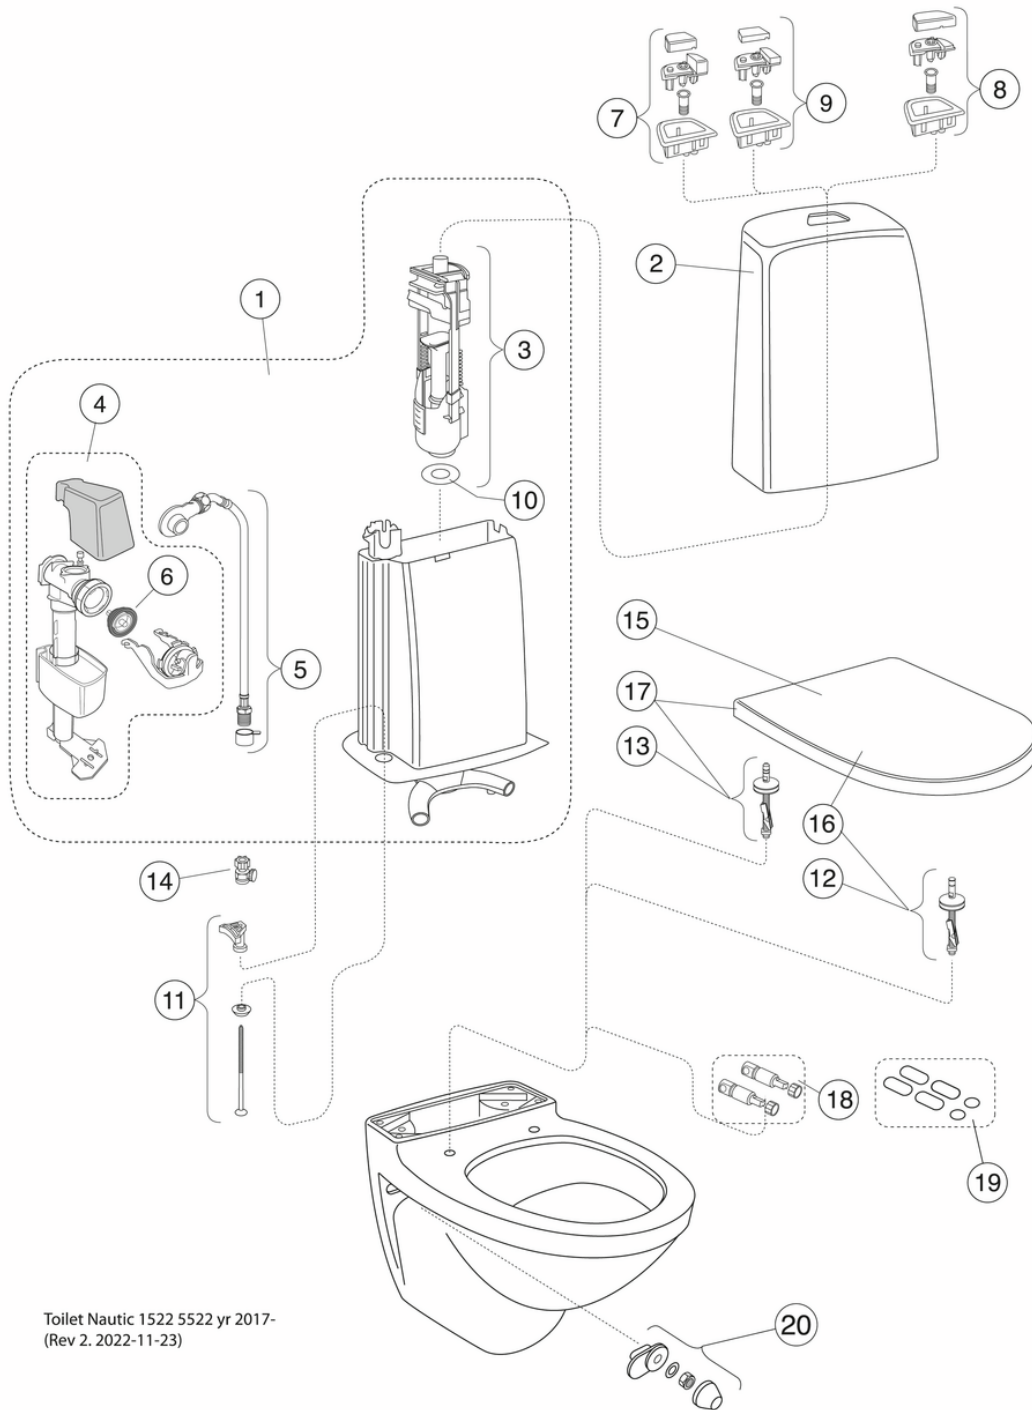

Quality of life since 1825

Wall-hung toilet Nautic 1522 - with cistern, Hygienic Flush

Dual flush 4/2L, without seat.

Product features

- Easy-to-clean and minimalistic design
- Space between tank and wall for easier cleaning
- With open, glazed flush edge for simplified cleaning

Article numbers

Art-no.
GB111522201203

EAN
7391530067339

Packaging information

Length: 900 mm | Width: 380 mm | Height: 900 mm

Weight: 34 kg

Weight: 1 pc

Assembling & Care

Mounted with bolts directly on the wall. Washers, bushings and nuts included (M12) but not bolts. Bolt projection from finished wall must be 60 ± 2 mm. Rubber bellows for waste pipe connection included. See supplied installation instructions and mounting kit for each toilet. Triomont fixture for wall hung toilet and bidet RSK 382 57 56, is recommended for installation on weak walls. According to the AMA the seat height should be 450 mm which corresponds to 270 mm distance (centre-centre) between the existing floor and the centre of the drain.

- CO2 Footprint: 74.33 kg
- Flushing - water quantity: 4/2 Dual flush 4/2 (L)

- Standard connection dimension: c/c 155mm sitsfäste

Spare parts

Toilet Nautic 1522 5522 yr 2017-
(Rev 2. 2022-11-23)

No.	Product	Art-no.
1	Complete inner tank	GB19299N0100
2	Cistern housing	GB185580001200
3	Valve housing, flush valve	9GN00100
4	Fill valve	9GN03200
5	Inlet tube	9GN01000
6	Membrane	9GN00300
7	Knapphus high Duo	9GN00561
8	Knapphus high Single	9GN00661
9	Knapphus low Duo	9GN01161
10	Valve housing gasket	9GN00400
11	Cistern fixation kit	92226100
13	seat hinges	92095761
14	Shut-off valve	GB1929900503
15	Toilet seat Nautic 9M24 - Standard	9M246101
16	Toilet seat Nautic 9M25 - Rigid fixings	9M256101
17a	Toilet seat Nautic - Slim seat	8M45S101
17b	Toilet seat Nautic 9M26 - SC/QR	9M26S101
17c	Toilet seat Nautic 9M26 - SC/QR	9M26S136
18	Soft Close damper	92242400
19	Buffer set	92242001
20	Wall-mounting kit	92207401