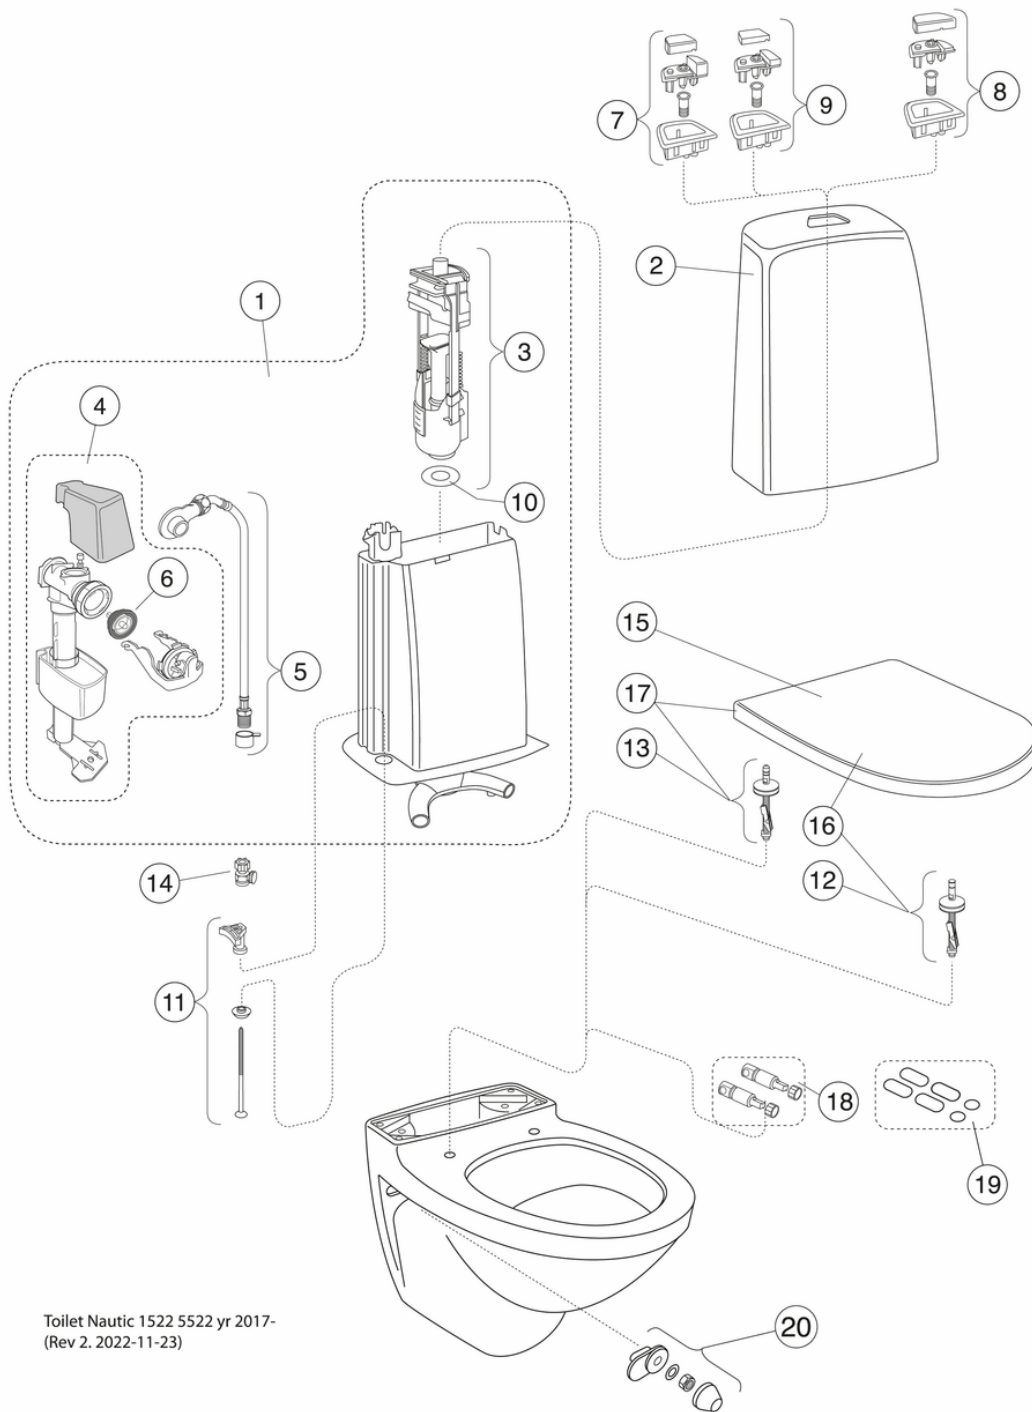

Quality of life since 1825

Wall-hung toilet Nautic 1522 - with cistern, Hygienic Flush

Dual flush 4/2L, without seat.

Product features

- Easy-to-clean and minimalistic design
- Space between tank and wall for easier cleaning
- With open, glazed flush edge for simplified cleaning

Article numbers

Art-no.
GB111522201203

EAN
7391530067339

Packaging information

Length: 900 mm | Width: 380 mm | Height: 900 mm

Weight: 34 kg

Weight: 1 pc

Assembling & Care

Mounted with bolts directly on the wall. Washers, bushings and nuts included (M12) but not bolts. Bolt projection from finished wall must be 60 ± 2 mm. Rubber bellows for waste pipe connection included. See supplied installation instructions and mounting kit for each toilet. Triomont fixture for wall hung toilet and bidet RSK 382 57 56, is recommended for installation on weak walls. According to the AMA the seat height should be 450 mm which corresponds to 270 mm distance (centre-centre) between the existing floor and the centre of the drain.

- CO2 Footprint: 74.33 kg
- Flushing - water quantity: 4/2 Dual flush 4/2 (L)

- Standard connection dimension: c/c 155mm sitsfäste

Spare parts

Toilet Nautic 1522 5522 yr 2017-
(Rev 2. 2022-11-23)

No.	Product	Art-no.
1	Complete inner tank	GB19299N0100
2	Cistern housing	GB185580001200
3	Valve housing, flush valve	9GN00100
4	Fill valve	9GN03200
5	Inlet tube	9GN01000
6	Membrane	9GN00300
7	Knapphus high Duo	9GN00561
8	Knapphus high Single	9GN00661
9	Knapphus low Duo	9GN01161
10	Valve housing gasket	9GN00400
11	Cistern fixation kit	92226100
13	seat hinges	92095761
14	Shut-off valve	GB1929900503
15	Toilet seat Nautic 9M24 - Standard	9M246101
16	Toilet seat Nautic 9M25 - Rigid fixings	9M256101
17a	Toilet seat Nautic - Slim seat	8M45S101
17b	Toilet seat Nautic 9M26 - SC/QR	9M26S101
17c	Toilet seat Nautic 9M26 - SC/QR	9M26S136
18	Soft Close damper	GB92242400
19	Buffer set	92242001