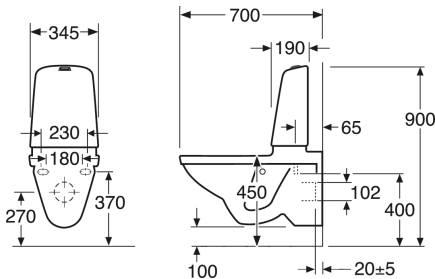

Article numbers

Art-no.
GB111522201203

EAN
7391530067339

Packaging information

Length: 900 mm | Width: 380 mm | Height: 900 mm

Weight: 34 kg

Weight: 1 pc

Assembling & Care

Mounted with bolts directly on the wall. Washers, bushings and nuts included (M12) but not bolts. Bolt projection from finished wall must be 60 ± 2 mm. Rubber bellows for waste pipe connection included. See supplied installation instructions and mounting kit for each toilet. Triomont fixture for wall hung toilet and bidet RSK 382 57 56, is recommended for installation on weak walls. According to the AMA the seat height should be 450 mm which corresponds to 270 mm distance (centre-centre) between the existing floor and the centre of the drain.

Energy labeling and certifications

- The product follows AMA recommendations, SS-EN 33 dimensioning and SS-EN 997 functionComplies with Safe Water installation requirementsCE approved

Technical information

- CO2 Footprint: 74.33 kg
- Flushing - water quantity: 4/2 Dual flush 4/2 (L)

- Standard connection dimension: c/c 155mm sitsfäste

Spare parts

Toilet Nautic 1522 5522 yr 2017-
(Rev 2. 2022-11-23)

No.	Product	Art-no.
1	Complete inner tank	GB19299N0100
2	Cistern housing	GB185580001200
3	Valve housing, flush valve	9GN00100
4	Fill valve	9GN03200
5	Inlet tube	9GN01000
6	Membrane	9GN00300
7	Knapphus high Duo	9GN00561
8	Knapphus high Single	9GN00661
9	Knapphus low Duo	9GN01161
10	Valve housing gasket	9GN00400
11	Cistern fixation kit	92226100
13	seat hinges	92095761
14	Shut-off valve	GB1929900503
15	Toilet seat Nautic 9M24 - Standard	9M246101
16	Toilet seat Nautic 9M25 - Rigid fixings	9M256101
17a	Toilet seat Nautic - Slim seat	8M45S101
17b	Toilet seat Nautic 9M26 - SC/QR	9M26S101
17c	Toilet seat Nautic 9M26 - SC/QR	9M26S136
18	Soft Close damper	92242400
19	Buffer set	92242001
20	Wall-mounting kit	92207401