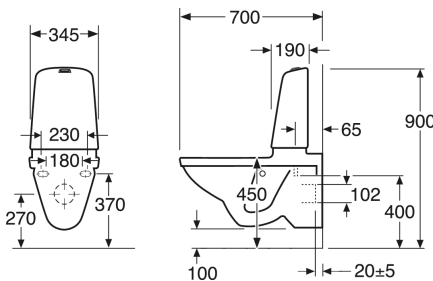

Technical information

- CO2 Footprint: 74.33 kg
- Flushing - water quantity: 4/2 Dual flush 4/2 (L)

20±5

100

450

102

400

65

190

900

700

345

230

180

370

270

100

20±5

450

102

400

65

190

900

700

345

230

180

370

270

100

20±5

450

102

400

65

190

900

700

345

230

180

370

270

100

20±5

450

102

400

65

190

900

700

345

230

180

370

270

100

20±5

450

102

400

65

190

900

700

345

230

180

370

270

100

20±5

450

102

400

65

190

900

700

345

230

180

370

270

100

20±5

450

102

400

65

190

900

700

345

230

180

370

270

100

20±5

450

102

400

65

190

900

700

345

230

180

370

270

100

20±5

450

102

400

65

190

900

700

345

230

180

370

270

100

20±5

450

102

400

65

190

900

700

345

230

180

370

270

100

20±5

450

102

400

65

190

900

700

345

230

180

370

270

100

20±5

450

102

400

65

190

900

700

345

230

180

370

270

100

20±5

450

102

400

65

190

900

700

345

230

180

370

270

100

20±5

450

102

400

65

190

900

700

345

230

180

370

270

100

20±5

450

102

400

65

190

900

700

345

230

180

370

270

100

20±5

450

102

400

65

190

900

700

345

230

180

370

270

100

20±5

450

102

400

65

190

900

700

345

230

180

370

270

100

20±5

450

102

400

65

190

900

700

345

230

180

370

270

100

20±5

450

102

400

65

190

900

700

345

230

180

370

270

100

20±5

450

102

400

65

190

900

700

345

230

180

370

270

100

20±5

450

102

400

65

190

900

700

345

230

180

370

270

100

20±5

450

102

400

65</