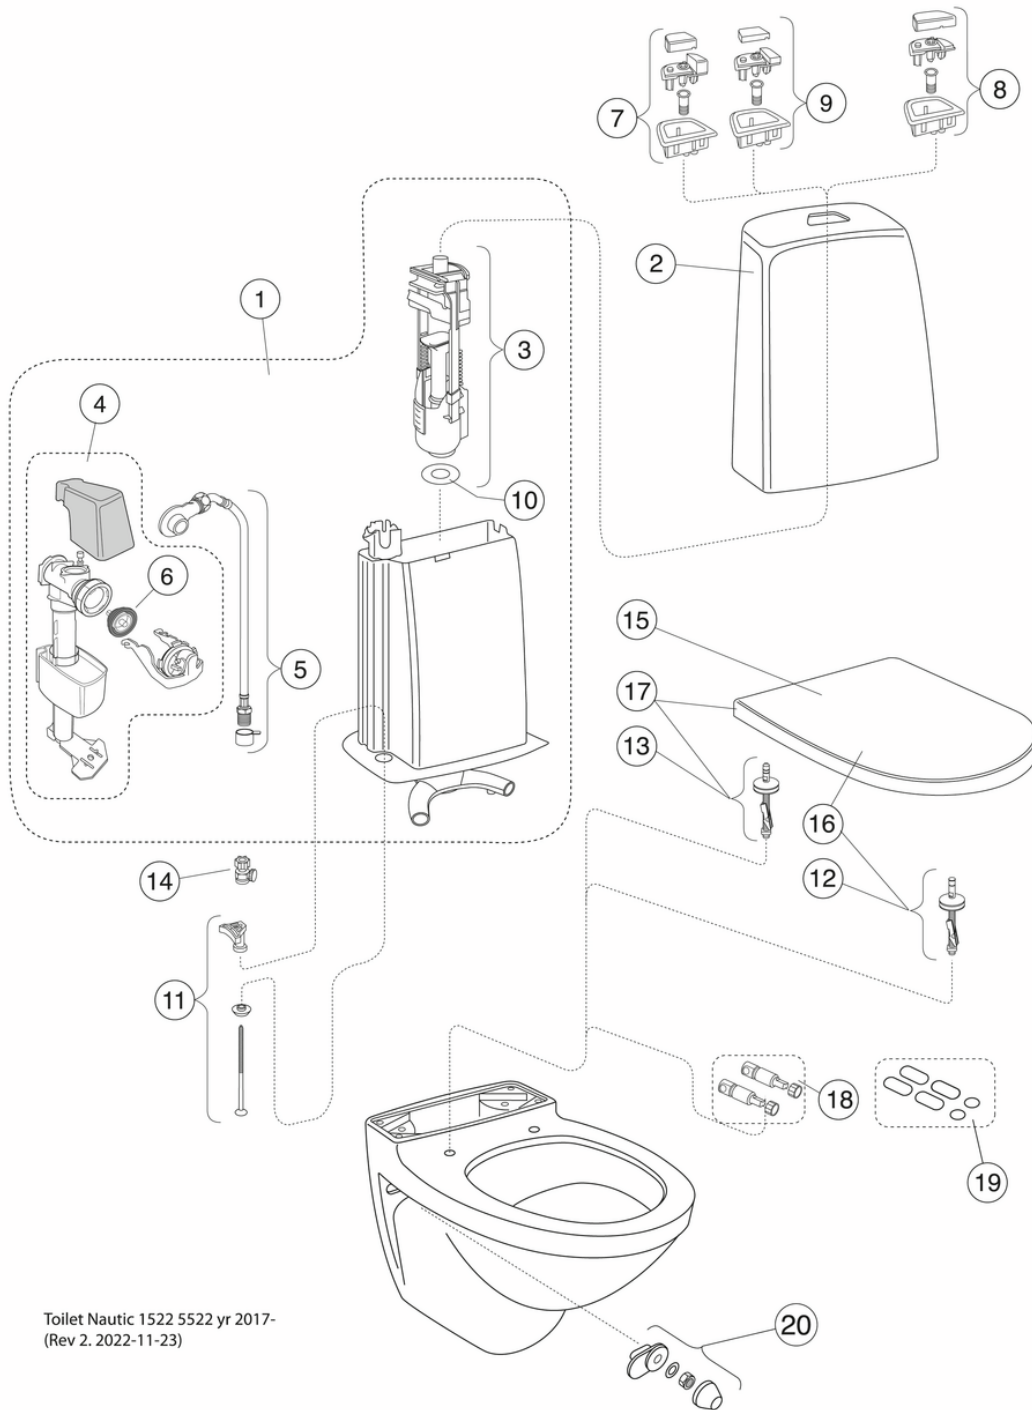

900

700

345

230

180

370

270

100

20±5

450

102

400

65</

- Standard connection dimension: c/c 155mm sitsfäste

Spare parts

Toilet Nautic 1522 5522 yr 2017-
(Rev 2. 2022-11-23)

No.	Product	Art-no.
1	Complete inner tank	GB19299N0100
2	Cistern housing	GB185580001200
3	Valve housing, flush valve	9GN00100
4	Fill valve	9GN03200
5	Inlet tube	9GN01000
6	Membrane	9GN00300
7	Knapphus high Duo	9GN00561
8	Knapphus high Single	9GN00661
9	Knapphus low Duo	9GN01161
10	Valve housing gasket	9GN00400
11	Cistern fixation kit	92226100
13	seat hinges	92095761
14	Shut-off valve	GB1929900503
15	Toilet seat Nautic 9M24 - Standard	9M246101
16	Toilet seat Nautic 9M25 - Rigid fixings	9M256101
17a	Toilet seat Nautic - Slim seat	8M45S101
17b	Toilet seat Nautic 9M26 - SC/QR	9M26S101
17c	Toilet seat Nautic 9M26 - SC/QR	9M26S136
18	Soft Close damper	GB92242400
19	Buffer set	92242001