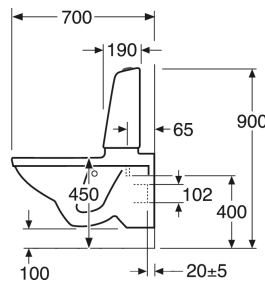

Technical information

- CO2 Footprint: 74.33 kg
- Flushing - water quantity: 4/2 Dual flush 4/2 (L)

20±5

100

450

102

400

65

190

900

700

345

230

180

370

270

100

20±5

450

102

400

65

190

900

700

345

230

180

370

270

100

20±5

450

102

400

65

190

900

700

345

230

180

370

270

100

20±5

450

102

400

65

190

900

700

345

230

180

370

270

100

20±5

450

102

400

65

190

900

700

345

230

180

370

270

100

20±5

450

102

400

65

190

900

700

345

230

180

370

270

100

20±5

450

102

400

65

190

900

700

345

230

180

370

270

100

20±5

450

102

400

65

190

900

700

345

230

180

370

270

100

20±5

450

102

400

65

190

900

700

345

230

180

370

270

100

20±5

450

102

400

65

190

900

700

345

230

180

370

270

100

20±5

450

102

400

65

190

900

700

345

230

180

370

270

100

20±5

450

102

400

65

190

900

700

345

230

180

370

270

100

20±5

450

102

400

65

190

900

700

345

230

180

370

270

100

20±5

450

102

400

65

190

900

700

345

230

180

370

270

100

20±5

450

102

400

65

190

900

700

345

230

180

370

270

100

20±5

450

102

400

65

190

900

700

345

230

180

370

270

100

20±5

450

102

400

65

190

900

700

345

230

180

370

270

100

20±5

450

102

400

65

190

900

700

345

230

180

370

270

100

20±5

450

102

400

65

190

900

700

345

230

180

370

270

100

20±5

450

102

400

65

190

900

700

345

230

180

370

270

100

20±5

450

102

400

65

190

900

700

345

230

180

370

270

100

20±5

450

102

400

65</