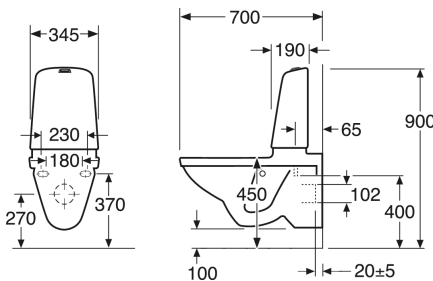

## Packaging information

Length: 900 mm | Width: 380 mm | Height: 900 mm

Weight: 34 kg

Weight: 1 pc

## Assembling & Care

Mounted with bolts directly on the wall. Washers, bushings and nuts included (M12) but not bolts. Bolt projection from finished wall must be  $60 \pm 2$  mm. Rubber bellows for waste pipe connection included. See supplied installation instructions and mounting kit for each toilet. Triomont fixture for wall hung toilet and bidet RSK 382 57 56, is recommended for installation on weak walls. According to the AMA the seat height should be 450 mm which corresponds to 270 mm distance (centre-centre) between the existing floor and the centre of the drain.

## Technical information

- CO2 Footprint: 74.33 kg
- Flushing - water quantity: 4/2 Dual flush 4/2 (L)

- Standard connection dimension: c/c 155mm sitsfäste