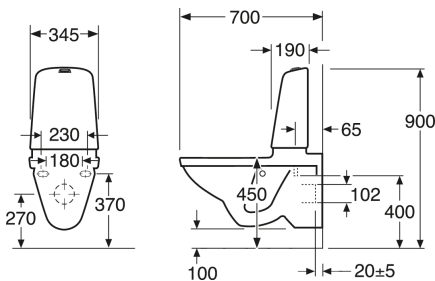

Article numbers

Art-no.
GB1115222R1203

EAN
7391530067322

Packaging information

Length: 900 mm | Width: 380 mm | Height: 900 mm

Weight: 34 kg

Weight: 1 pc

Assembling & Care

Mounted with bolts directly on the wall. Washers, bushings and nuts included (M12) but not bolts. Bolt projection from finished wall must be 60 ± 2 mm. Rubber bellows for waste pipe connection included. See supplied installation instructions and mounting kit for each toilet. Triomont fixture for wall hung toilet and bidet RSK 382 57 56, is recommended for installation on weak walls. According to the AMA the seat height should be 450 mm which corresponds to 270 mm distance (centre-centre) between the existing floor and the centre of the drain.

Energy labeling and certifications

- The product follows AMA recommendations, SS-EN 33 dimensioning and SS-EN 997 functionComplies with Safe Water installation requirementsCE approved

Technical information

- CO2 Footprint: 74.33 kg
- Flushing - water quantity: 4/2 Dual flush 4/2 (L)

- Standard connection dimension: c/c 155mm sitsfäste

Spare parts

Toilet Nautic 1522 5522 yr 2017-
(Rev 2. 2022-11-23)

No.	Product	Art-no.
1	Complete inner tank	GB19299N0100
2	Cistern housing	GB185580001200
3	Valve housing, flush valve	9GN00100
4	Fill valve	9GN03200
5	Inlet tube	9GN01000
6	Membrane	9GN00300
7	Knapphus high Duo	9GN00561
8	Knapphus high Single	9GN00661
9	Knapphus low Duo	9GN01161
10	Valve housing gasket	9GN00400
11	Cistern fixation kit	92226100
13	seat hinges	92095761
14	Shut-off valve	GB1929900503
15	Toilet seat Nautic 9M24 - Standard	9M246101
16	Toilet seat Nautic 9M25 - Rigid fixings	9M256101
17a	Toilet seat Nautic - Slim seat	8M45S101
17b	Toilet seat Nautic 9M26 - SC/QR	9M26S101
17c	Toilet seat Nautic 9M26 - SC/QR	9M26S136
18	Soft Close damper	92242400
19	Buffer set	92242001
20	Wall-mounting kit	92207401