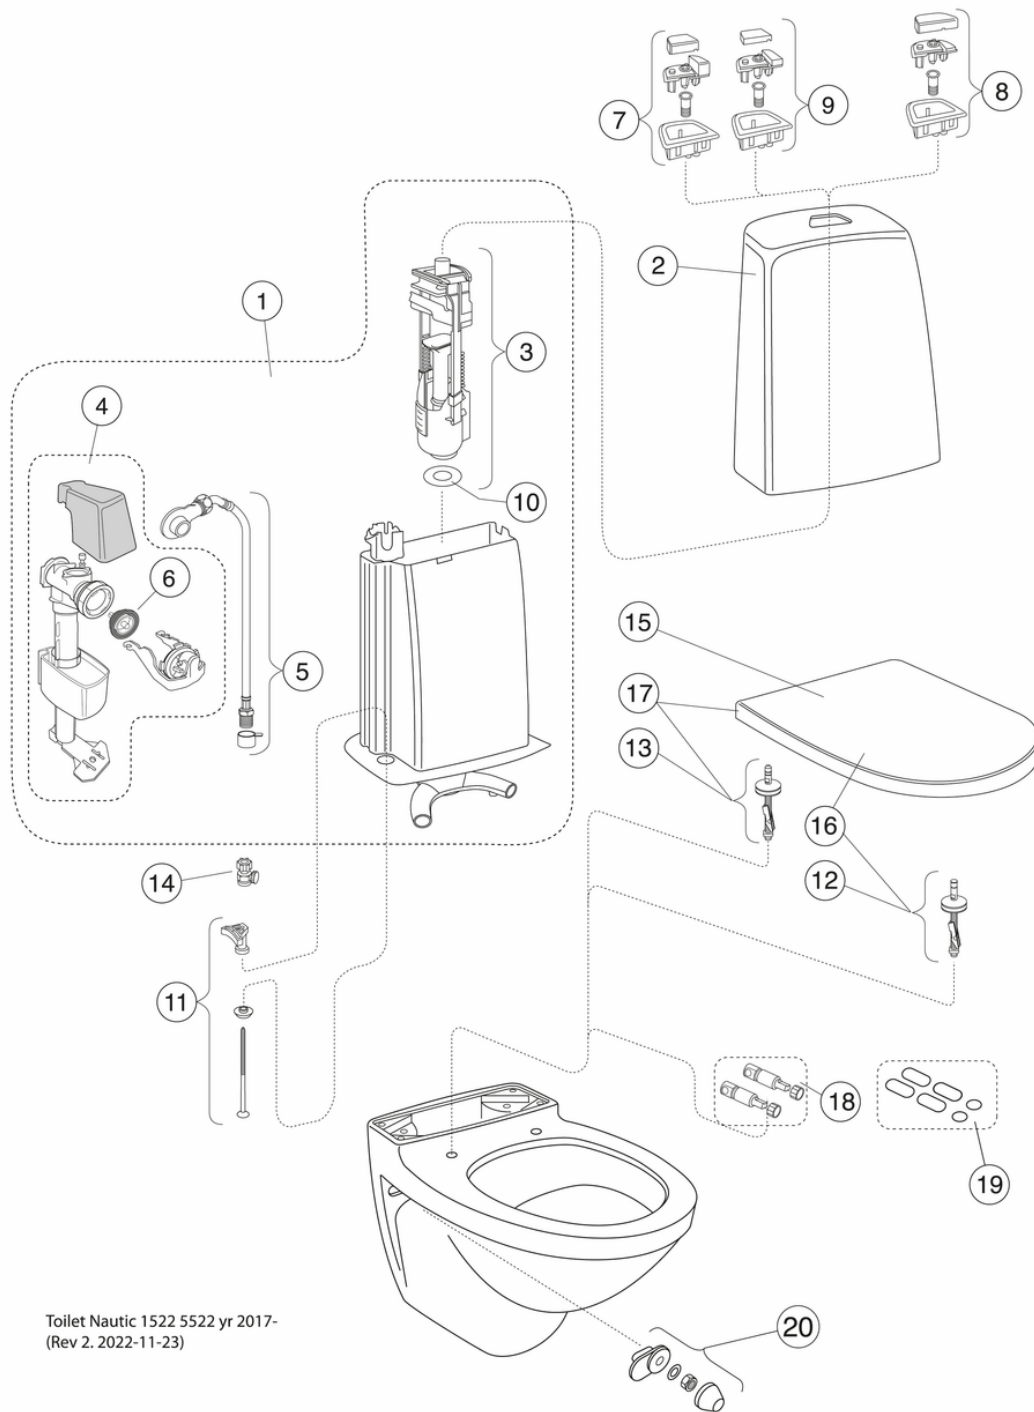

Spare parts

Toilet Nautic 1522 5522 yr 2017-
(Rev 2. 2022-11-23)

No.	Product	Art-no.
1	Complete inner tank	GB19299N0100
2	Cistern housing	GB185580001200
3	Valve housing, flush valve	9GN00100
4	Fill valve	9GN03200
5	Inlet tube	9GN01000
6	Membrane	9GN00300
7	Knapphus high Duo	9GN00561
8	Knapphus high Single	9GN00661
9	Knapphus low Duo	9GN01161
10	Valve housing gasket	9GN00400
11	Cistern fixation kit	92226100
13	seat hinges	92095761
14	Shut-off valve	GB1929900503
15	Toilet seat Nautic 9M24 - Standard	9M246101
16	Toilet seat Nautic 9M25 - Rigid fixings	9M256101
17a	Toilet seat Nautic - Slim seat	8M45S101
17b	Toilet seat Nautic 9M26 - SC/QR	9M26S101
17c	Toilet seat Nautic 9M26 - SC/QR	9M26S136
18	Soft Close damper	GB92242400
19	Buffer set	92242001