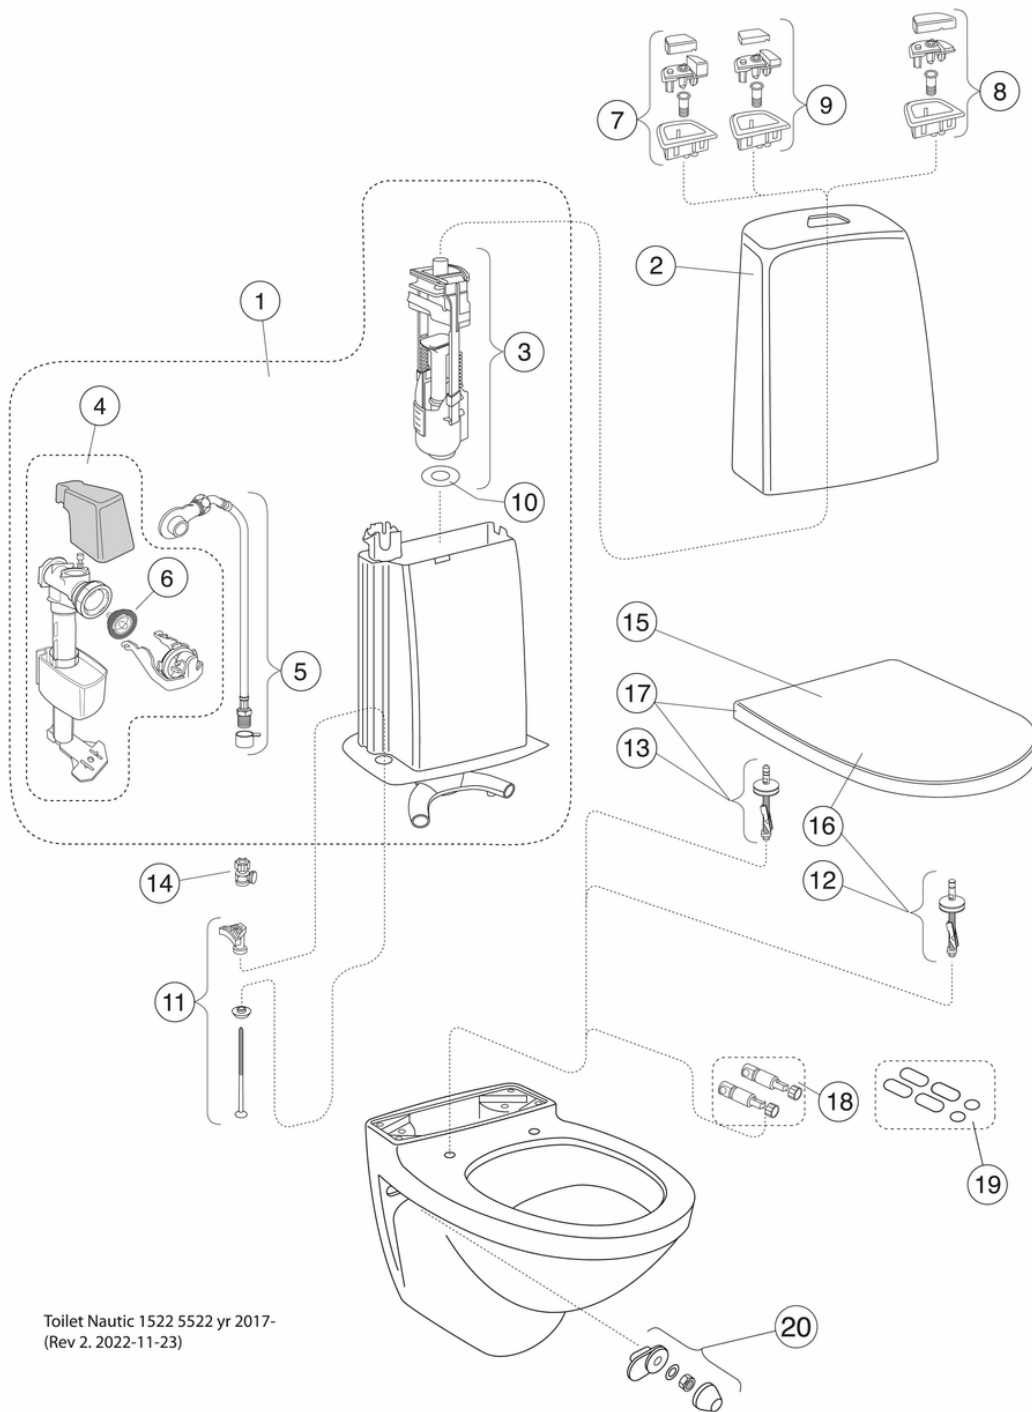

Article numbers

Art-no.
GB1115222R1203

EAN
7391530067322

Packaging information

Length: 900 mm | Width: 380 mm | Height: 900 mm

Weight: 34 kg

Weight: 1 pc

Assembling & Care

Mounted with bolts directly on the wall. Washers, bushings and nuts included (M12) but not bolts. Bolt projection from finished wall must be 60 ± 2 mm. Rubber bellows for waste pipe connection included. See supplied installation instructions and mounting kit for each toilet. Triomont fixture for wall hung toilet and bidet RSK 382 57 56, is recommended for installation on weak walls. According to the AMA the seat height should be 450 mm which corresponds to 270 mm distance (centre-centre) between the existing floor and the centre of the drain.

Energy labeling and certifications

- The product follows AMA recommendations, SS-EN 33 dimensioning and SS-EN 997 functionComplies with Safe Water installation requirementsCE approved

Technical information

- CO2 Footprint: 74.33 kg
- Flushing - water quantity: 4/2 Dual flush 4/2 (L)

- Standard connection dimension: c/c 155mm sitsfäste

Spare parts

Toilet Nautic 1522 5522 yr 2017-
(Rev 2. 2022-11-23)

No.	Product	Art-no.
1	Complete inner tank	GB19299N0100
2	Cistern housing	GB185580001200
3	Valve housing, flush valve	9GN00100
4	Fill valve	9GN03200
5	Inlet tube	9GN01000
6	Membrane	9GN00300
7	Knapphus high Duo	9GN00561
8	Knapphus high Single	9GN00661
9	Knapphus low Duo	9GN01161
10	Valve housing gasket	9GN00400
11	Cistern fixation kit	92226100
13	seat hinges	92095761
14	Shut-off valve	GB1929900503
15	Toilet seat Nautic 9M24 - Standard	9M246101
16	Toilet seat Nautic 9M25 - Rigid fixings	9M256101
17a	Toilet seat Nautic - Slim seat	8M45S101
17b	Toilet seat Nautic 9M26 - SC/QR	9M26S101
17c	Toilet seat Nautic 9M26 - SC/QR	9M26S136
18	Soft Close damper	92242400
19	Buffer set	92242001
20	Wall-mounting kit	92207401