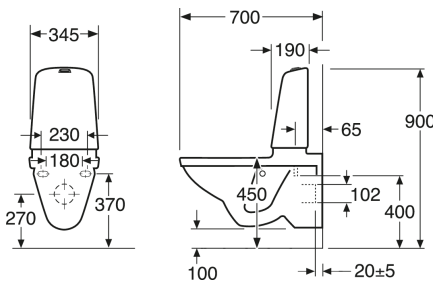

Article numbers

Art-no.
GB1115222R1231

EAN
7391530067315

Packaging information

Length: 900 mm | Width: 380 mm | Height: 900 mm

Weight: 36 kg

Weight: 1 pc

Assembling & Care

Floor mounting with glue. The rounded cistern and the small outer dimensions makes it suitable for corner installations. Please refer to the installation manual.

Energy labeling and certifications

- The product follows AMA recommendations, SS-EN 33 dimensioning and SS-EN 997 functionComplies with Safe Water installation requirementsCE approved

Technical information

- CO2 Footprint: 71.49 kg
- Flushing - water quantity: 4/2 Dual flush 4/2 (L)
- Standard connection dimension: c/c 155mm sitsfäste

Spare parts

Toilet Nautic 1522 5522 yr 2017-
(Rev 2. 2022-11-23)