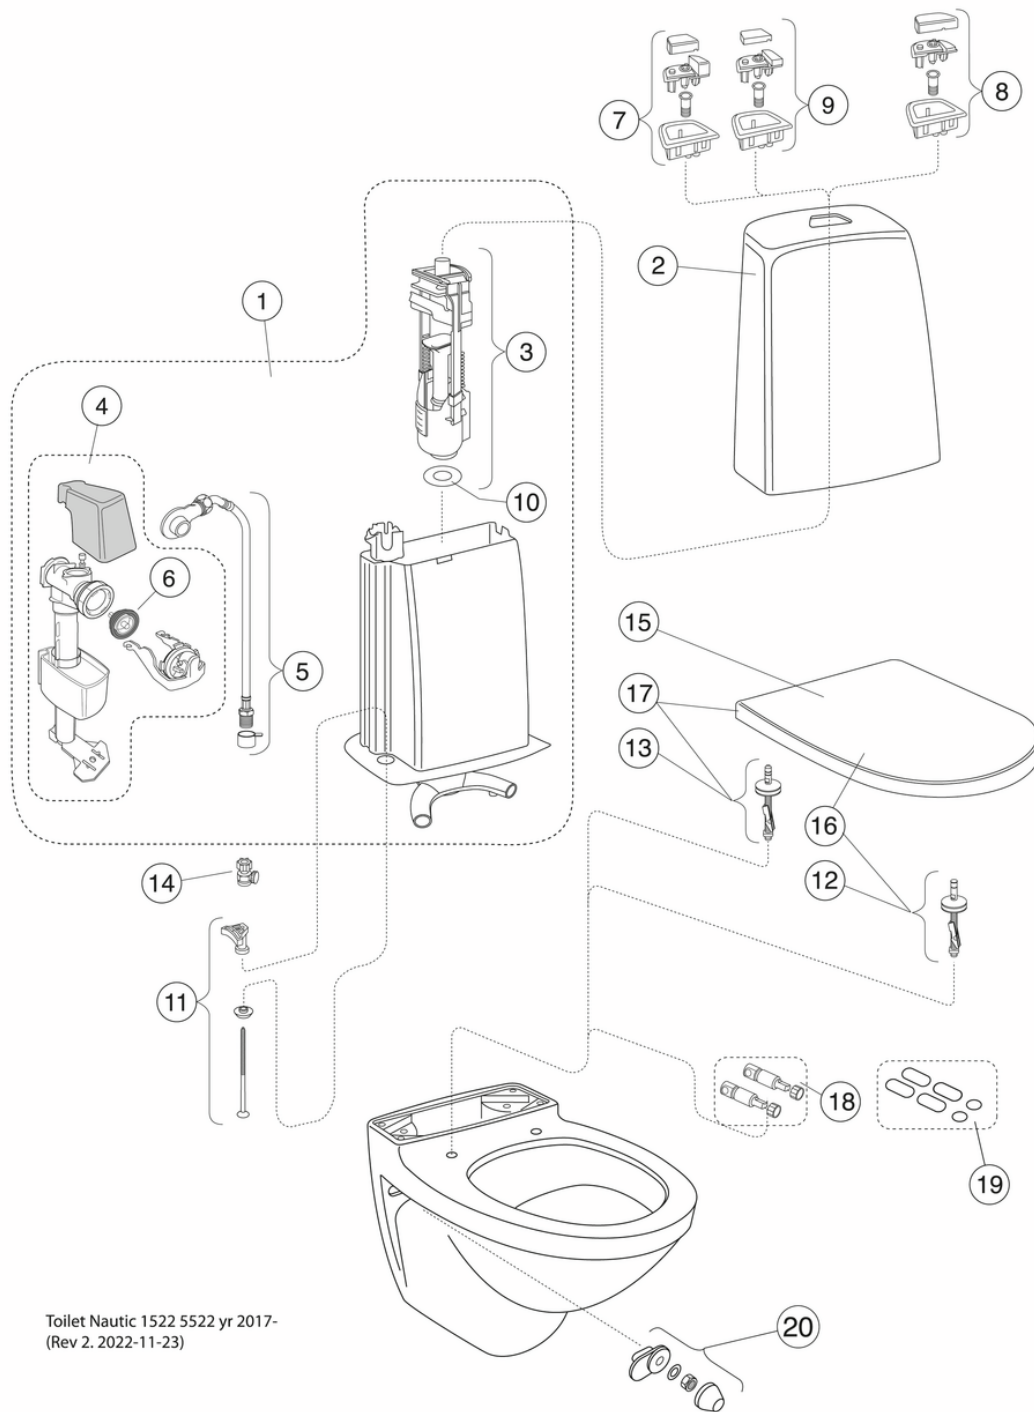

Quality of life since 1825

Wall-hung toilet Nautic 1522 - with cistern, Hygienic Flush

Dual flush 4/2 L, Soft Close/Quick Release seat
seat, C+

Product features

CERAMICPLUS

- Easy-to-clean and minimalistic design
- With open flush edge for simplified cleaning
- Ceramicplus: for quick and eco-friendly cleaning

Article numbers

Art-no.
GB1115222R1231

EAN
7391530067315

Packaging information

Length: 900 mm | Width: 380 mm | Height: 900 mm

Weight: 36 kg

Weight: 1 pc

Assembling & Care

Floor mounting with glue. The rounded cistern and the small outer dimensions makes it suitable for corner installations. Please refer to the installation manual.

Energy labeling and certifications

- The product follows AMA recommendations, SS-EN 33 dimensioning and SS-EN 997 functionComplies with Safe Water installation requirementsCE approved

Technical information

- CO2 Footprint: 71.49 kg
- Flushing - water quantity: 4/2 Dual flush 4/2 (L)
- Standard connection dimension: c/c 155mm sitsfäste

Spare parts

Toilet Nautic 1522 5522 yr 2017-
(Rev 2. 2022-11-23)