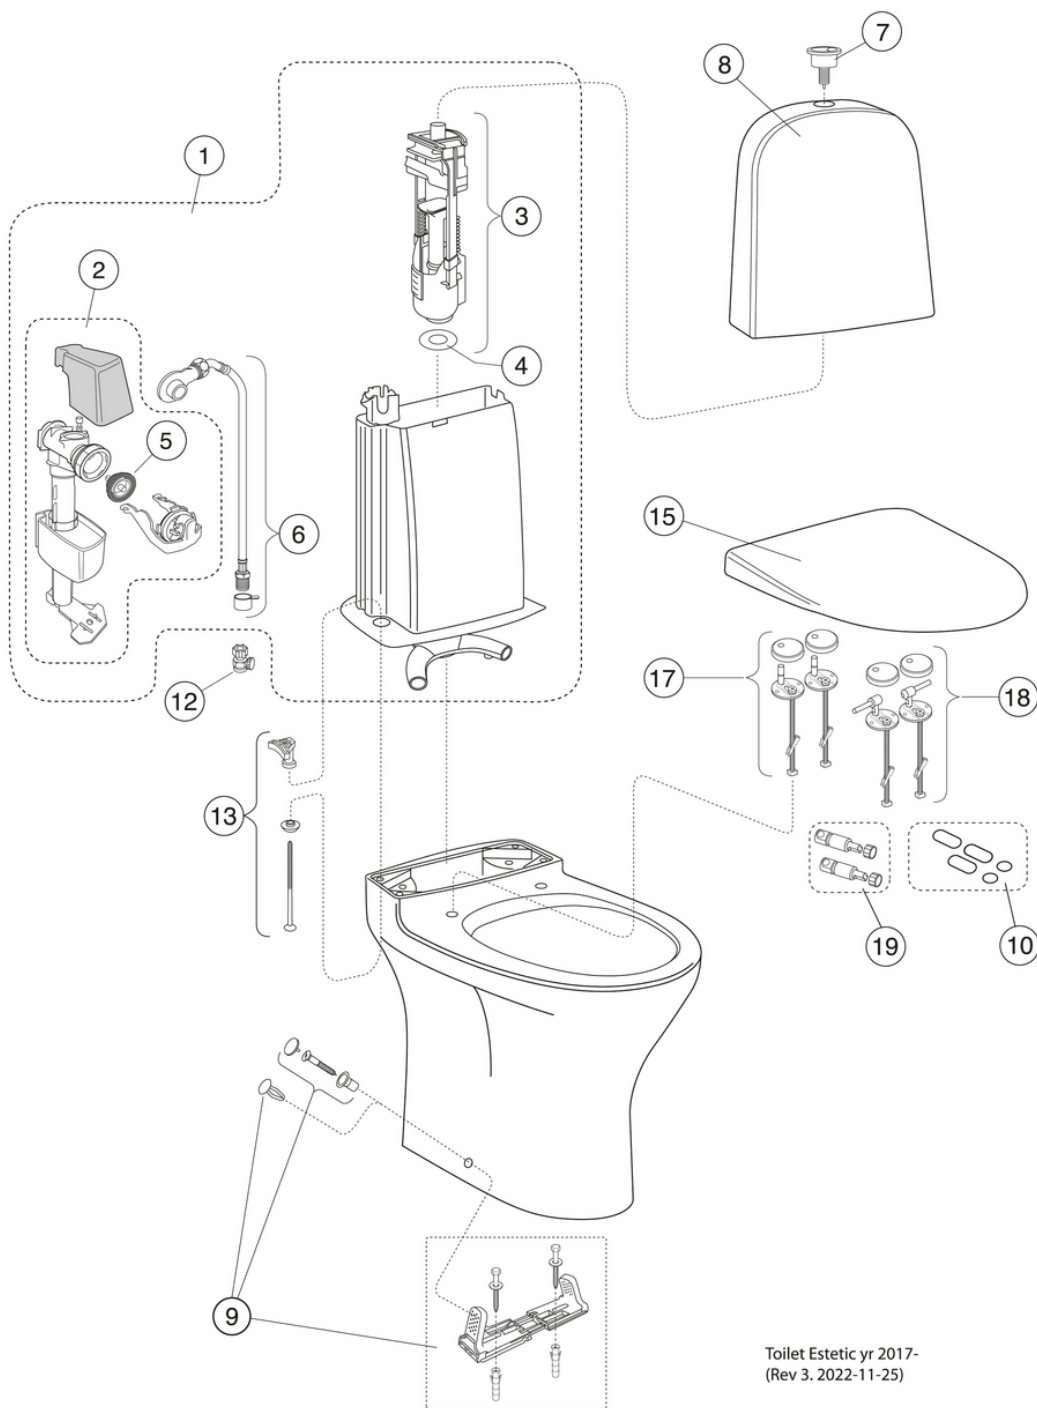

Quality of life since 1825

Toilet Estetic 8300 - hidden S/ P-trap, Hygienic Flush

Dual flush 4/2L, SC/QR seat, C+, for glueing

Product features

CERAMICPLUS

- Organic design with easy-to-clean surfaces
- Hygienic Flush: open flush rim for easier cleaning
- Ceramicplus: quick & eco-friendly cleaning

Article numbers

Art-no.
GB1183002R1231G

EAN
7391530067049

Packaging information

Length: 690 mm | Width: 363 mm | Height: 945 mm
Weight: 38 kg
Weight: 1 pc

Assembling & Care

Installed on floor with glue/silicone. Supplied with a flexible drain sleeve for fitting to a drain in the floor or directly into the wall. See supplied installation instructions.

Energy labeling and certifications

- CE approved, SS-EN 33 dimensioning and SS-EN 997 function

Technical information

- CO2 Footprint: 88.72 kg
- Flushing - water quantity: 2/4 L Dobbeltskyl
- Standard connection dimension: c/c 155mm sitsfäste

Spare parts

Toilet Estetic yr 2017-
(Rev 3. 2022-11-25)

No.	Product	Art-no.
1	Complete inner tank	GB19299N0101
3	Valve housing, flush valve	9GN00100
4	Fill valve	9GN03200
5	Membrane	9GN00300
7a	Flush button	87569861
7b	Flush button	875698K5
7c	Public single push button	9GN016D7
8a	Cistern housing, white	GB18830001200
8b	Cistern housing, matte white	GB18830041200
8c		GB188300SW200
8d	Cistern housing, black	GB18830036200
8e	Cistern, black	GB18830033200
8f	Cistern, Matt black	GB18830038200
9a	Floor fixation kit	92214501
9b	Plug bag, complete	GB19299P0207
10	Buffer set	92213400
12	Shut-off valve	GB1929900503
13	Cistern fixation kit	92226100
15a	Toilet seat Estetic 9M10 - SC/QR	9M10S101
15b	Toilet seat Estetic	9M10S1RW
15c	Toilet seat Estetic 9M10 - SC/QR	9M10S136
15e	Toilet seat Estetic	9M10S138
17	Hinges	92213161
18	Hinges	92213261
19	Damper	92213300