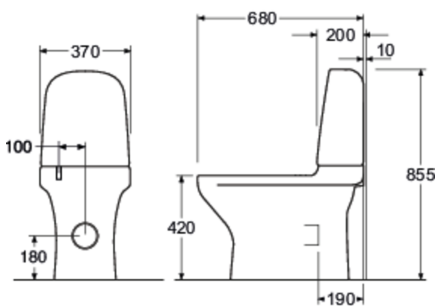

Quality of life since 1825

Toilet Estetic 8300 - hidden S/ P-trap, Hygienic Flush

Dual flush 4/2L, SC/QR seat, C+, for glueing

Product features

CERAMICPLUS

- Organic design with easy-to-clean surfaces
- Hygienic Flush: open flush rim for easier cleaning
- Ceramicplus: quick & eco-friendly cleaning

Article numbers

Art-no.
GB1183002R1231G

EAN
7391530067049

Packaging information

Length: 690 mm | Width: 363 mm | Height: 945 mm
Weight: 38 kg
Weight: 1 pc

Assembling & Care

Installed on floor with glue/silicone. Supplied with a flexible drain sleeve for fitting to a drain in the floor or directly into the wall. See supplied installation instructions.

Energy labeling and certifications

- CE approved, SS-EN 33 dimensioning and SS-EN 997 function

Technical information

- CO2 Footprint: 88.72 kg
- Flushing - water quantity: 2/4 L Dobbeltskyl
- Standard connection dimension: c/c 155mm sitsfäste