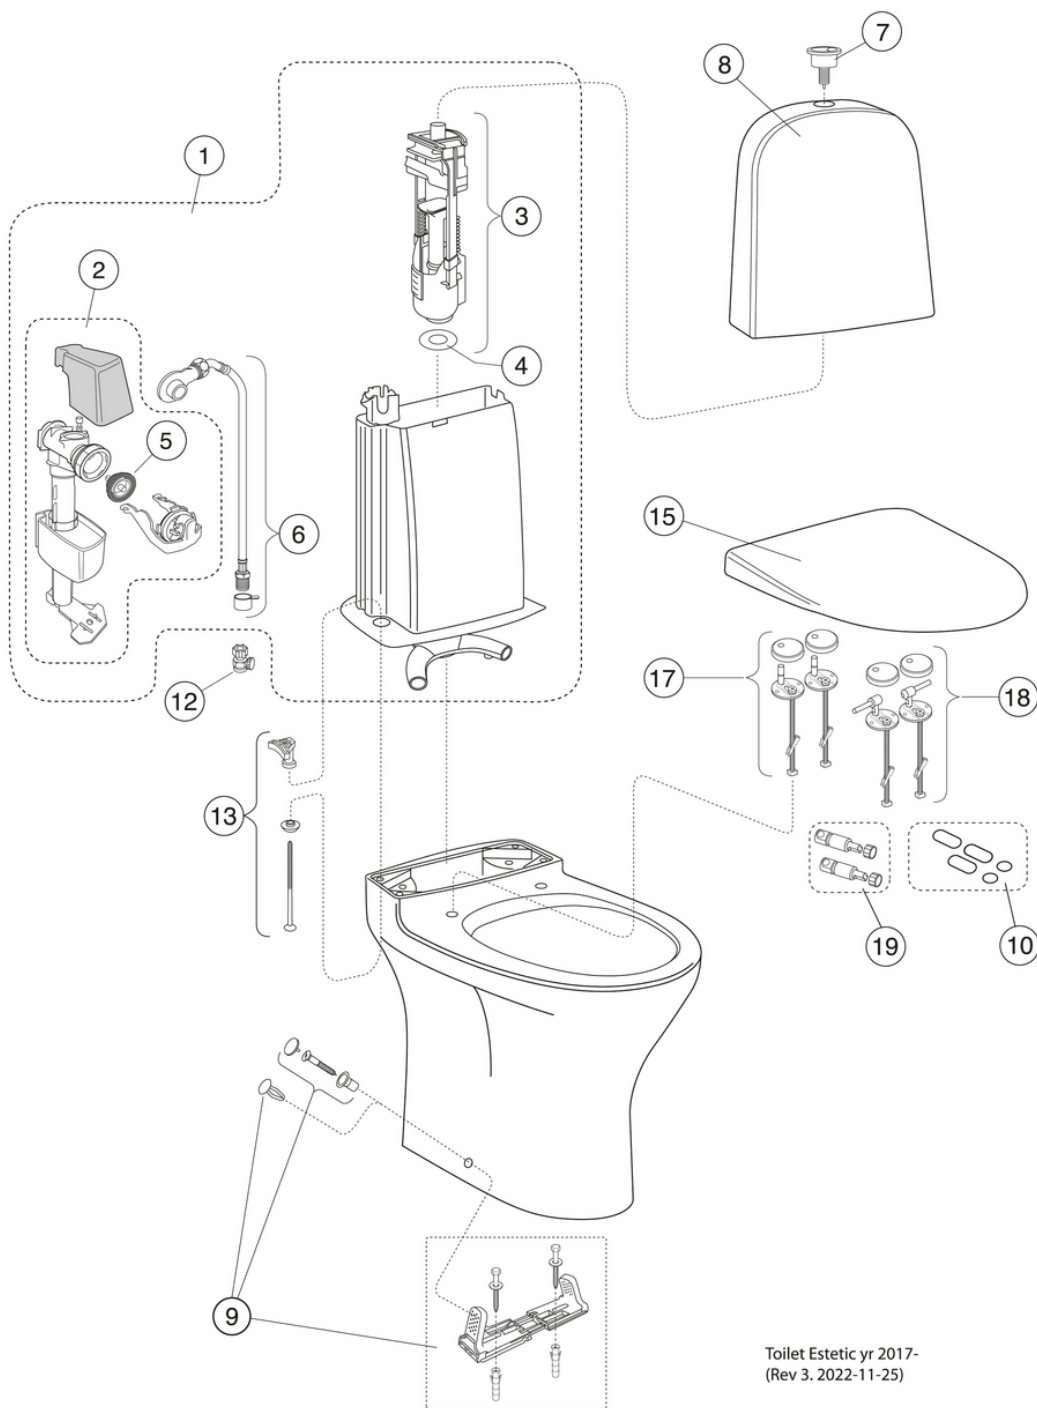

Quality of life since 1825

Toilet Estetic 8300 - hidden S/ P-trap, Hygienic Flush

Dual flush 4/2L, SC/QR seat, C+, for glueing

Product features

CERAMICPLUS

- Organic design with easy-to-clean surfaces
- Hygienic Flush: open flush rim for easier cleaning
- Ceramicplus: quick & eco-friendly cleaning

Article numbers

Art-no.
GB1183002R1231G

EAN
7391530067049

Packaging information

Length: 690 mm | Width: 363 mm | Height: 945 mm
Weight: 38 kg
Weight: 1 pc

Assembling & Care

Installed on floor with glue/silicone. Supplied with a flexible drain sleeve for fitting to a drain in the floor or directly into the wall. See supplied installation instructions.

Energy labeling and certifications

- CE approved, SS-EN 33 dimensioning and SS-EN 997 function

Technical information

- CO2 Footprint: 88.72 kg
- Flushing - water quantity: 2/4 L Dobbeltskyl
- Standard connection dimension: c/c 155mm sitsfäste

Spare parts

Toilet Estetic yr 2017-
(Rev 3. 2022-11-25)

No.	Product	Art-no.
1	Complete inner tank	GB19299N0101
3	Valve housing, flush valve	9GN00100
4	Fill valve	9GN03200
5	Membrane	9GN00300
7a	Flush button	87569861
7b	Flush button	875698K5
7c	Public single push button	9GN016D7
8a	Cistern housing, white	GB18830001200
8b	Cistern housing, matte white	GB18830041200
8c		GB188300SW200
8d	Cistern housing, black	GB18830036200
8e	Cistern, black	GB18830033200
8f	Cistern, Matt black	GB18830038200
9a	Floor fixation kit	92214501
9b	Plug bag, complete	GB19299P0207
10	Buffer set	92213400
12	Shut-off valve	GB1929900503
13	Cistern fixation kit	92226100
15a	Toilet seat Estetic 9M10 - SC/QR	9M10S101
15b	Toilet seat Estetic	9M10S1RW
15c	Toilet seat Estetic 9M10 - SC/QR	9M10S136
15e	Toilet seat Estetic	9M10S138
17	Seat hinges	GB92213161
18	Hinges	92213261
19	Damper	92213300