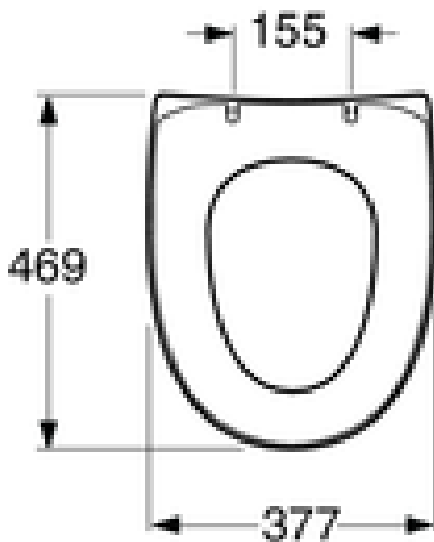

Art-no.
9M246101

EAN
4047289920007

Packaging information

Length: 540 mm | Width: 420 mm | Height: 55 mm

Weight: 1.63 kg

Weight: 1 pc

Assembling & Care

Energy labeling and certifications

Technical information

- CO2 Footprint: 3.23724 kg
- Standard connection dimension: c/c 155mm sitsfäste