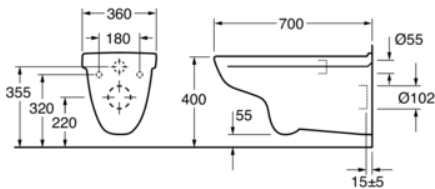

Article numbers

Art-no.
4G01R001

EAN
4051202353919

Packaging information

Length: 365 mm | Width: 385 mm | Height: 715 mm

Weight: 24.8 kg

Weight: 1 pc

Assembling & Care

Intended for installation with our Triomont fixtures. Mounted with bolts directly on the wall. Extended inlet connector $\varnothing 45$ mm included. Bolt projection from finished wall must be 100 ± 2 mm. See included installation instructions. According to the AMA the seat height should be 450 mm which corresponds to 270 mm distance (centre-centre) between the existing floor and center of drain.

Energy labeling and certifications

Technical information

- CO2 Footprint: 59.52 kg
- Flushing - water quantity: 6/3 Dual flush 6/3 (L)
- Standard connection dimension: c/c 155mm sitsfäste