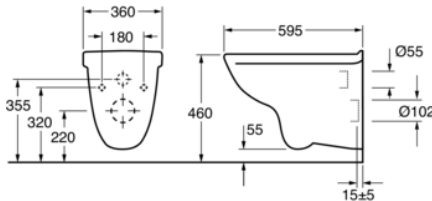

Article numbers

Art-no.
4G95R001

EAN
4051202353933

Packaging information

Length: 440 mm | Width: 370 mm | Height: 615 mm

Weight: 23.8 kg

Weight: 1 pc

Assembling & Care

Intended for installation with our Triomont fixtures. Mounted with bolts directly on the wall. Bolt projection from finished wall must be 100 ± 2 mm. See included installation instructions.

Energy labeling and certifications

Technical information

- CO2 Footprint: 54.56 kg
- Flushing - water quantity: 6/3 Dual flush 6/3 (L)
- Standard connection dimension: c/c 155mm sitsfäste