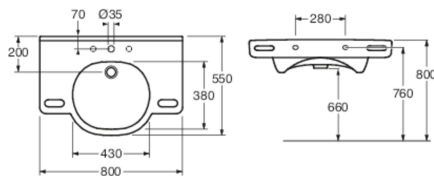

Energy labeling and certifications

Technical information

- CO2 Footprint: 53.57 kg